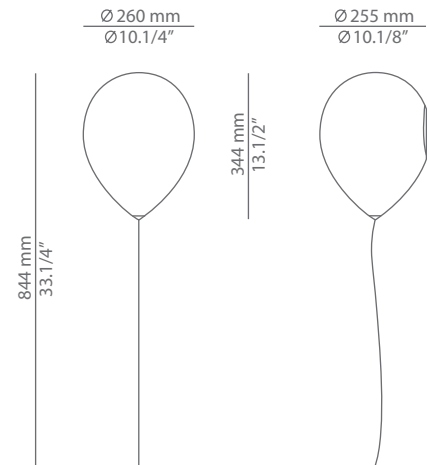

SPECIAL REQUIREMENTS

Custom finishes and versions

Alternate lamping and versions available for projects. Consult our offices.

Special instructions