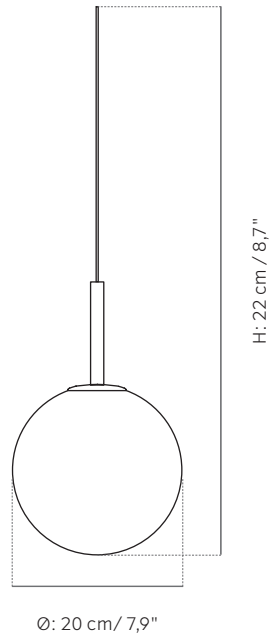

Indoor

Dimensions (cm/ in)

H: 22 cm / 8,7"

Ø: 20 cm / 7,9"

Colors

Black (RAL 9005)

TR Bulb is a clever solution for modern city living, inspired by the way people are increasingly becoming urban nomads, moving between cities and countries to pursue careers and life experiences. The first collaboration between MENU and Tim Rundle, TR Bulb is designed to be taken from apartment to apartment – installed by simply screwing it into the pendant sockets hanging in ceilings all over the world, no electrical expertise required. The dimmable LED bulb, with its elegant, spherical form hides the lamp fitting, while the opal glass diffuser creates an even, harmonious glow, preventing glare. The accessories in the series are likewise driven by the need for portability – so the wall bracket can either be wired in, or hung from a nail like a picture, with a cable plugged into a wall socket.

TR Bulb, Pendant

Technical Specifications

Production Process

Designed for longevity, TR Bulb uses LED technology, which, with normal use, should last many years. The globe is constructed from white opal glass, and the core structure is made from aluminum to draw heat away from the LED, allowing the bulb to run at its optimum temperature. Accessory fittings are made from marble and steel.

Materials

Opal or Shiny Glass, Powder Coated Steel

Weight item (kg/ lbs)

1,1 kg / 2,43 lbs

Voltage (V)

100 - 130 V

Light Source & Energy Efficiency Class

E26 (Included) , MAX 6 W, A+

Ø: 11,5 cm / 4,5" * 3,8 cm / 1,5"

Cord Material and Color

Textile, Black

Cord Length (cm/ in)

300 cm / 118,1"

Classification

CE and IP20

Certifications