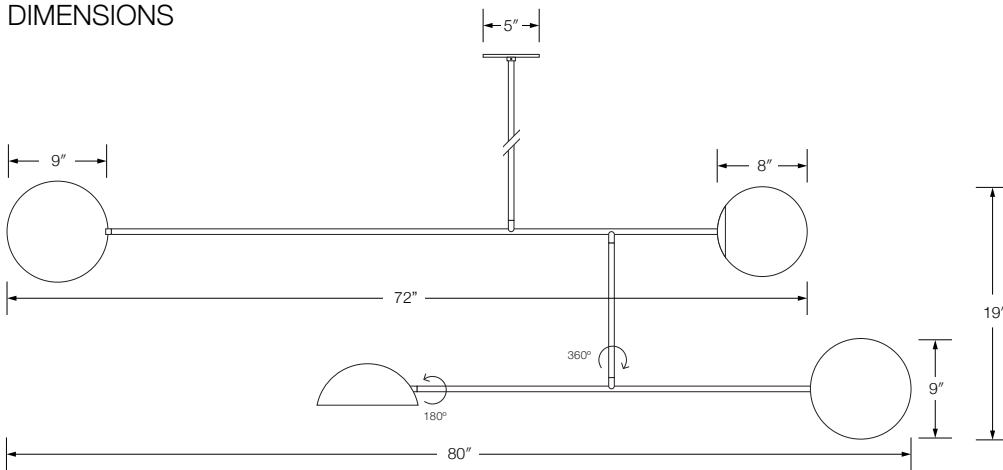

**Design**  
2016, Andrew Neyer

**Materials**  
Powder coated steel and aluminum  
Blown glass  
Oiled oak

**Dimensions**  
80" W (arms parallel)  
19" H

**Drop Options**  
12", 18", 24", 30", 36"  
Additional stems can be purchased and combined for longer drop options

**Specifications**  
Hardwired fixture  
Mounts to standard junction box  
120V / Medium base sockets

**Lighting**  
Globe: A19 LED 9W (Included)  
10W MAX  
Shades: E16 (2 Included)  
60W MAX

MADE IN OHIO  

SKU	Color
AML-01-BLK	● Black
AML-01-WHT	○ White
AML-01-GRY	● Grey

**Canopy Dimensions**  
5" Dia x 0.25" H

Pictured: AML-01-BLK

### DIMENSIONS

*Measure twice, cut sheet once!*