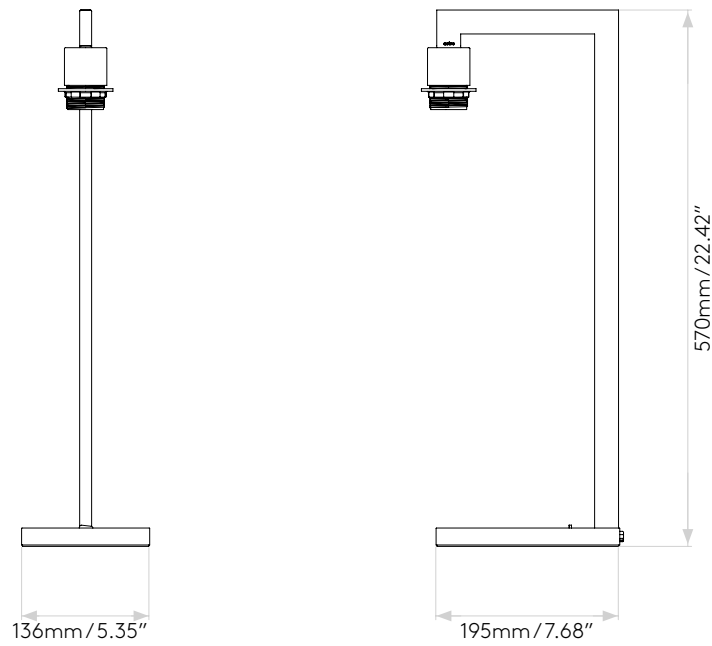

RAVELLO TABLE

astro

GENERAL

LOCATION:	Interior
CLASS:	cETLus (Class I)
LOCATION RATING:	Dry
DRIVER REQUIRED:	Mains 120V
INSTALLATION ORIENTATION:	-
FITTING METHOD:	-
MAIN MATERIAL:	Metal - Mild Steel
DIMENSIONS (mm):	H: 570 W: 136 D: 195
DIMENSIONS (inch):	H: 22.44 W: 5.35 D: 7.68
CUT OUT HOLE (mm/inch):	-
RECESS DEPTH (mm/inch):	-
FIRE RATING:	-
CABLE LENGTH (mm/inch):	2250 / 88.58
GROSS WEIGHT (lb):	5.5
ADA COMPLIANT:	-
IC RATING:	-

LAMP

LIGHT SOURCE:	E26/Medium
WATTAGE:	60W
LAMP INCLUDED:	No
MAXIMUM LAMP LENGTH (mm/inch):	120
LUMINOUS FLUX (lm):	Lamp Dependent
COLOUR TEMP (K):	Lamp Dependent
CRI (Ra):	Lamp Dependent
MACADAM ELLIPSE:	Lamp Dependent
TILT ADJUSTABLE ANGLE (°):	-
ROTATION ADJUSTABLE ANGLE (°):	-
LIFETIME (hrs):	Lamp Dependent
BEAM ANGLE (°):	-

PRODUCT ELEVATIONS

astro

Please note that some dimensions may vary slightly due to manufacturing tolerances, this includes cable entry and fixing holes.

Without Shade

With Shade