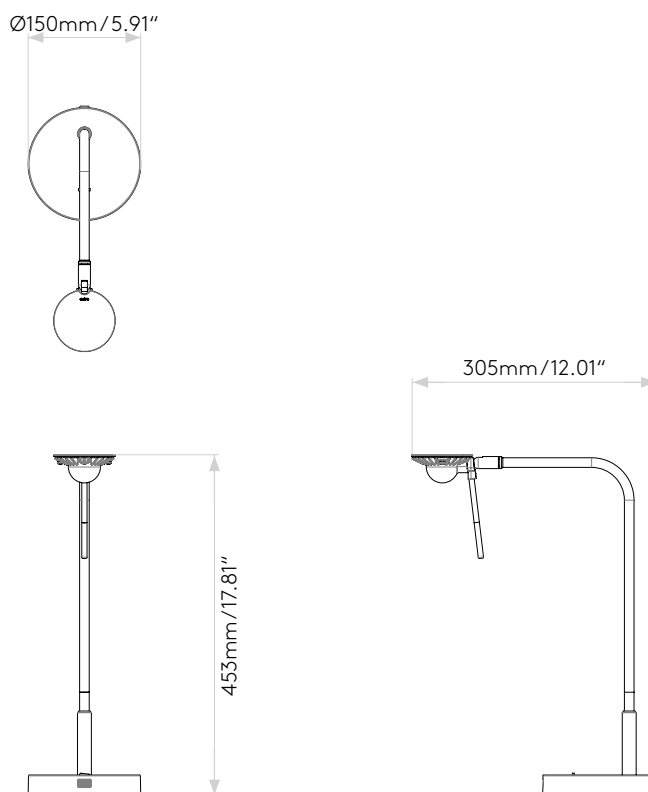

MIURA DESK USB

astro

GENERAL

LOCATION:	Interior
CLASS:	cULus (Class 1)
LOCATION RATING:	Dry
DRIVER REQUIRED:	Mains 120V
INSTALLATION ORIENTATION:	-
FITTING METHOD:	-
MAIN MATERIAL:	Metal - Zinc
DIMENSIONS (mm):	H: 453 W: 150 D: 305
DIMENSIONS (inch):	H: 17.83 W: 5.91 D: 12.01
CUT OUT HOLE (mm/inch):	-
RECESS DEPTH (mm/inch):	-
FIRE RATING:	-
CABLE LENGTH (mm/inch):	2250 / 88.58
GROSS WEIGHT (lb):	7.63
ADA COMPLIANT:	Yes - if installed in compliance with ADA 308, 309.3, 309.4
IC RATING:	Non IC Rated

LAMP

LIGHT SOURCE:	COB LED
WATTAGE:	7.7W
LAMP INCLUDED:	Yes
MAXIMUM LAMP LENGTH (mm/inch):	-
LUMINOUS FLUX (lm):	306
COLOUR TEMP (K):	2700
CRI (Ra):	80
MACADAM ELLIPSE:	3-Step
TILT ADJUSTABLE ANGLE (°):	90
ROTATION ADJUSTABLE ANGLE (°):	330
LIFETIME (hrs):	42300
BEAM ANGLE (°):	-

PRODUCT ELEVATIONS

astro

Please note that some dimensions may vary slightly due to manufacturing tolerances, this includes cable entry and fixing holes.

Without Shade

With Shade