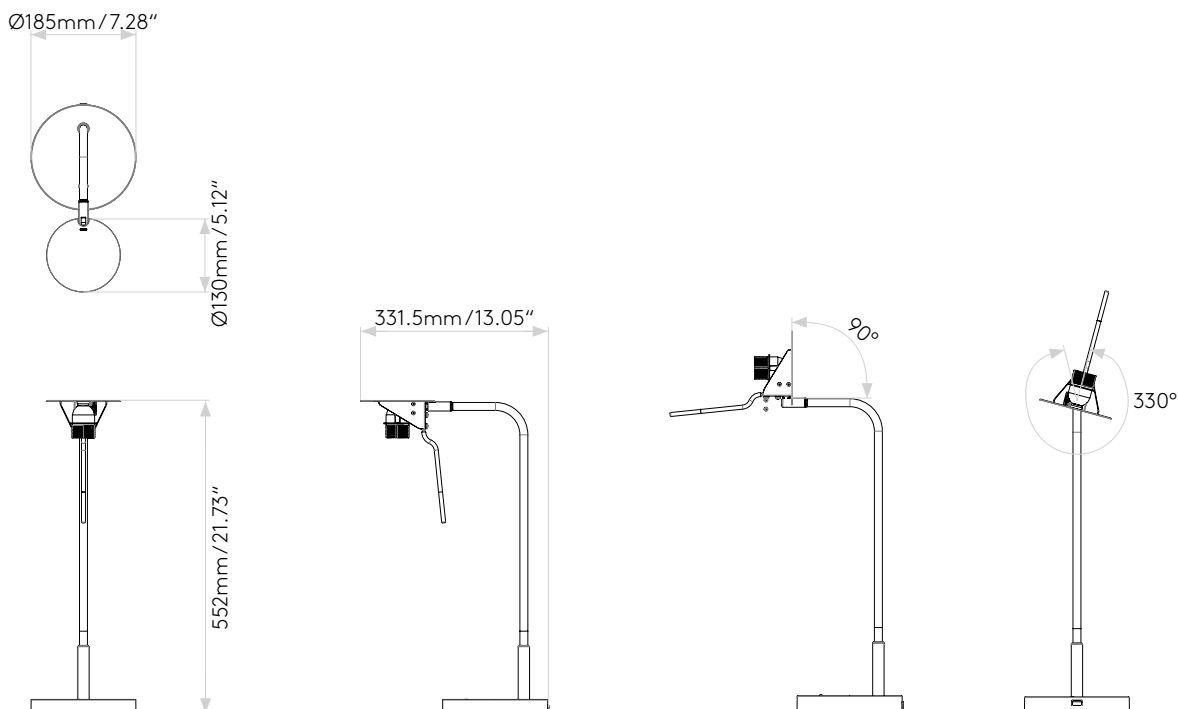

MITSU TABLE

astro

GENERAL

| | |
|---------------------------|---|
| LOCATION: | Interior |
| CLASS: | cULus (Class 1) |
| LOCATION RATING: | Dry |
| DRIVER REQUIRED: | Mains 120V |
| INSTALLATION ORIENTATION: | - |
| FITTING METHOD: | - |
| MAIN MATERIAL: | Metal - Mild Steel |
| DIMENSIONS (mm): | H: 552 W: 331.5 D: 185 Ø: 130 |
| DIMENSIONS (inch): | H: 21.73 W: 13.05 D: 7.28 Ø: 5.12 |
| CUT OUT HOLE (mm/inch): | - |
| RECESS DEPTH (mm/inch): | - |
| FIRE RATING: | - |
| CABLE LENGTH (mm/inch): | - |
| GROSS WEIGHT (lb): | 10.34 |
| ADA COMPLIANT: | Yes - if installed in compliance with ADA 308, 309.3, 309.4 |
| IC RATING: | - |

LAMP

| | |
|--------------------------------|------------------------|
| LIGHT SOURCE: | LED E26/Medium |
| WATTAGE: | 12W MAX |
| RECOMMENDED LAMP: | 12W MAX LED E26/MEDIUM |
| LAMP INCLUDED: | No |
| MAXIMUM LAMP LENGTH (mm/inch): | 126 |
| LUMINOUS FLUX (lm): | Lamp Dependent |
| COLOUR TEMP (K): | Lamp Dependent |
| CRI (Ra): | Lamp Dependent |
| MACADAM ELLIPSE: | Lamp Dependent |
| TILT ADJUSTABLE ANGLE (°): | 90 |
| ROTATION ADJUSTABLE ANGLE (°): | 330 |
| LIFETIME (hrs): | Lamp Dependent |
| BEAM ANGLE (°): | Lamp Dependent |

PRODUCT ELEVATIONS

astro

Please note that some dimensions may vary slightly due to manufacturing tolerances, this includes cable entry and fixing holes.

Without Shade

With Shade