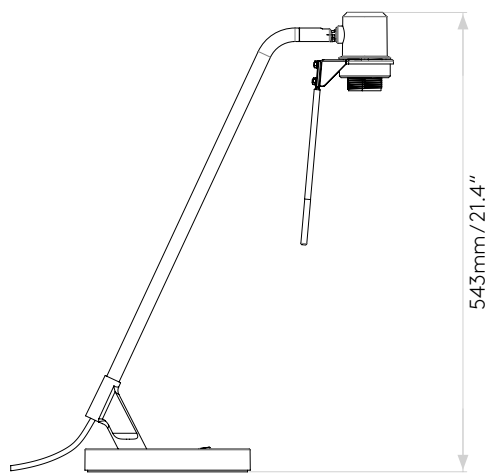

EDWARD DESK

astro

GENERAL

LOCATION:	Interior
CLASS:	cULus (Class 1)
LOCATION RATING:	Dry
DRIVER REQUIRED:	Mains 120V
INSTALLATION ORIENTATION:	Ground/Floor
FITTING METHOD:	-
MAIN MATERIAL:	Metal - Zinc
DIMENSIONS (mm):	H: 543 W: 195 D: 364
DIMENSIONS (inch):	H: 21.38 W: 7.68 D: 14.33
CUT OUT HOLE (mm/inch):	-
RECESS DEPTH (mm/inch):	-
FIRE RATING:	-
CABLE LENGTH (mm/inch):	2000 / 78.74
GROSS WEIGHT (lb):	13.2
ADA COMPLIANT:	Yes - if installed in compliance with ADA 307.2, 308, 309.3, 309.4
IC RATING:	-

LAMP

LIGHT SOURCE:	LED E26/Medium
WATTAGE:	12W MAX
RECOMMENDED LAMP	12W Max LED E26/Medium
LAMP INCLUDED:	No
MAXIMUM LAMP LENGTH (mm/inch):	118
LUMINOUS FLUX (lm):	Lamp Dependent
COLOUR TEMP (K):	Lamp Dependent
CRI (Ra):	Lamp Dependent
MACADAM ELLIPSE:	Lamp Dependent
TILT ADJUSTABLE ANGLE (°):	90
ROTATION ADJUSTABLE ANGLE (°):	330
LIFETIME (hrs):	Lamp Dependent
BEAM ANGLE (°):	Lamp Dependent

PRODUCT ELEVATIONS

astro

Please note that some dimensions may vary slightly due to manufacturing tolerances, this includes cable entry and fixing holes.

Without Shade

With Tapered Drum 155 Shade