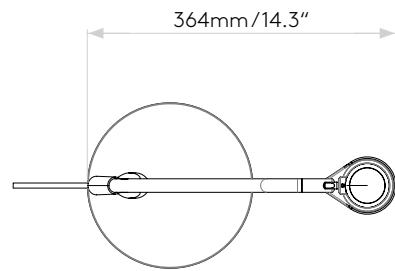

EDWARD DESK

astro

GENERAL

LOCATION:	Interior
CLASS:	cULus (Class 1)
LOCATION RATING:	Dry
DRIVER REQUIRED:	Mains 120V
INSTALLATION ORIENTATION:	Ground/Floor
FITTING METHOD:	-
MAIN MATERIAL:	Metal - Zinc
DIMENSIONS (mm):	H: 543 W: 195 D: 364
DIMENSIONS (inch):	H: 21.38 W: 7.68 D: 14.33
CUT OUT HOLE (mm/inch):	-
RECESS DEPTH (mm/inch):	-
FIRE RATING:	-
CABLE LENGTH (mm/inch):	2000 / 78.74
GROSS WEIGHT (lb):	13.2
ADA COMPLIANT:	Yes - if installed in compliance with ADA 307.2, 308, 309.3, 309.4
IC RATING:	-

LAMP

LIGHT SOURCE:	LED E26/Medium
WATTAGE:	12W MAX
RECOMMENDED LAMP	12W Max LED E26/Medium
LAMP INCLUDED:	No
MAXIMUM LAMP LENGTH (mm/inch):	118
LUMINOUS FLUX (lm):	Lamp Dependent
COLOUR TEMP (K):	Lamp Dependent
CRI (Ra):	Lamp Dependent
MACADAM ELLIPSE:	Lamp Dependent
TILT ADJUSTABLE ANGLE (°):	90
ROTATION ADJUSTABLE ANGLE (°):	330
LIFETIME (hrs):	Lamp Dependent
BEAM ANGLE (°):	Lamp Dependent

PRODUCT ELEVATIONS

astro

Please note that some dimensions may vary slightly due to manufacturing tolerances, this includes cable entry and fixing holes.

Without Shade

With Tapered Drum 155 Shade