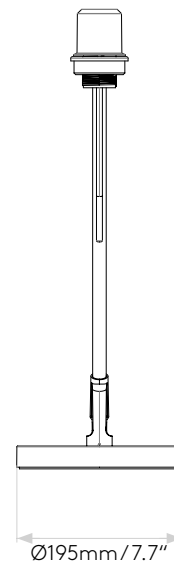

EDWARD DESK

astro

GENERAL

LOCATION:	Interior
CLASS:	cULus (Class 1)
LOCATION RATING:	Dry
DRIVER REQUIRED:	Mains 120V
INSTALLATION ORIENTATION:	Ground/Floor
FITTING METHOD:	-
MAIN MATERIAL:	Metal - Zinc
DIMENSIONS (mm):	H: 543 W: 195 D: 364
DIMENSIONS (inch):	H: 21.38 W: 7.68 D: 14.33
CUT OUT HOLE (mm/inch):	-
RECESS DEPTH (mm/inch):	-
FIRE RATING:	-
CABLE LENGTH (mm/inch):	2000 / 78.74
GROSS WEIGHT (lb):	13.2
ADA COMPLIANT:	Yes - if installed in compliance with ADA 307.2, 308, 309.3, 309.4
IC RATING:	-

LAMP

LIGHT SOURCE:	LED E26/Medium
WATTAGE:	12W MAX
RECOMMENDED LAMP	12W Max LED E26/Medium
LAMP INCLUDED:	No
MAXIMUM LAMP LENGTH (mm/inch):	118
LUMINOUS FLUX (lm):	Lamp Dependent
COLOUR TEMP (K):	Lamp Dependent
CRI (Ra):	Lamp Dependent
MACADAM ELLIPSE:	Lamp Dependent
TILT ADJUSTABLE ANGLE (°):	90
ROTATION ADJUSTABLE ANGLE (°):	330
LIFETIME (hrs):	Lamp Dependent
BEAM ANGLE (°):	Lamp Dependent

PRODUCT ELEVATIONS

astro

Please note that some dimensions may vary slightly due to manufacturing tolerances, this includes cable entry and fixing holes.

Without Shade

With Tapered Drum 155 Shade