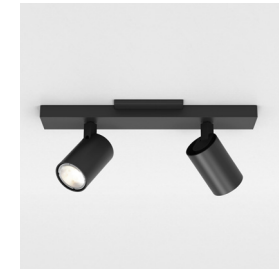

ASCOLI TWIN

astro

GENERAL

LOCATION:	Interior
CLASS:	cETLus (Class 1)
LOCATION RATING:	Dry
DRIVER REQUIRED:	Mains 120V
INSTALLATION ORIENTATION:	Ceiling & Wall Mount
FITTING METHOD:	4" Octagon Box
MAIN MATERIAL:	Metal - Aluminium
DIMENSIONS (mm):	H: 130 W: 350 D: 110
DIMENSIONS (inch):	H: 5.12 W: 13.78 D: 4.33
CUT OUT HOLE (mm/inch):	-
RECESS DEPTH (mm/inch):	-
FIRE RATING:	-
CABLE LENGTH (mm/inch):	-
GROSS WEIGHT (lb):	4.18
ADA COMPLIANT:	Yes - if installed in compliance with ADA 307.4
IC RATING:	-

LAMP

LIGHT SOURCE:	GU10
WATTAGE:	2 x 50W
RECOMMENDED LAMP:	6W Max LED GU10
LAMP INCLUDED:	No
MAXIMUM LAMP LENGTH (mm/inch):	57
LUMINOUS FLUX (lm):	Lamp Dependent
COLOUR TEMP (K):	Lamp Dependent
CRI (Ra):	Lamp Dependent
MACADAM ELLIPSE:	Lamp Dependent
TILT ADJUSTABLE ANGLE (°):	90
ROTATION ADJUSTABLE ANGLE (°):	330
LIFETIME (hrs):	Lamp Dependent
BEAM ANGLE (°):	Lamp Dependent

SHADE INCLUDED:	-
SHADE/DIFFUSER MATERIAL:	-
SHADE/DIFFUSER FINISH	-
F MARK:	Suitable for mounting on flammable materials

CODE: 1286072
FINISH: TEXTURED WHITE

CODE: 1286073
FINISH: BRONZE

CODE: 1286074
FINISH: MATT NICKEL