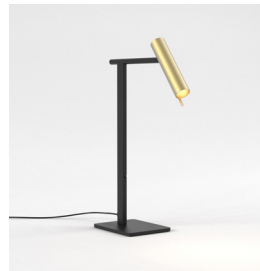

# Leda Desk

astro

## Lamp

Light Source:	GU10
Wattage:	10W Max
Recommended Lamp:	4W Max LED MR11 GU10 35mm
Lamp Included:	No
Maximum Lamp Length (mm/inch):	60/2.36
Luminous Flux (lm):	Lamp Dependent
Colour Temp (K):	Lamp Dependent
Cri (Ra):	Lamp Dependent
Macadam Ellipse:	Lamp Dependent
Tilt Adjustable Angle (°):	60
Rotation Adjustable Angle (°):	330
Average Lifetime (hrs):	Lamp Dependent
Beam Angle (°):	Lamp Dependent

## Additional Information:

Shade Included:	Shade Included
Shade/Diffuser Material:	-
Shade/Diffuser Finish:	-
F Mark:	-

CODE: 1457006  
FINISH: MATT BLACK

CODE: 1457009  
FINISH: BRONZE

CODE: 1457010  
FINISH: MATT GOLD