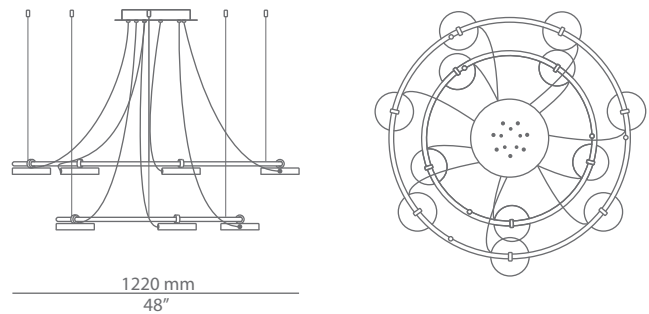

SPECIAL REQUIREMENTS

Custom finishes and versions

We offer custom RAL finishes.

Alternate lamping and sizes available for projects. Consult our offices.

Special instructions