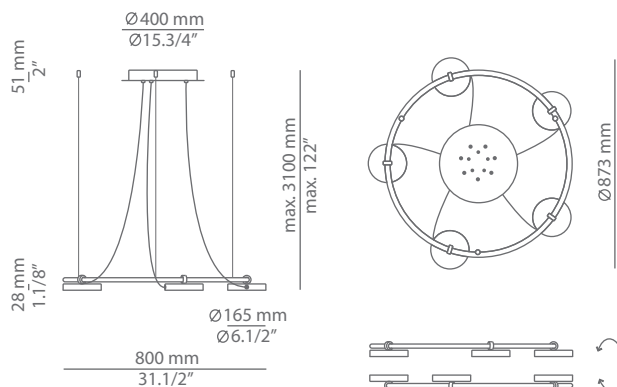

## Description

Metallic suspension lamp with circular, adjustable heads and acrylic diffusers.

The heads rotate up to 106°.

The lamp can be mounted with all heads facing up or all heads facing down.

Dimmable 0-10V.

Composition aro R40.1M1L luminaires are dimmable independently (two circuits) and can be mounted with heads facing up or down.

Pictures above might not show the specified dimensions or material. They are for illustration purposes only.

## Ordering information

Product Code	Lamp	Finish	Canopy
■ T-3542-W	■ LED 5x10W (2700K / Ang 116° / >80 CRI / 24V) 120V (included) / Typ* 5x1437 lumens Dimmable 0-10V	■ 56 BLK Black ■ CUSTOM	■ 26 BLK Black ■ 74 WH White ■ CUSTOM

# ARO

suspension

T-3542 / T-3543

<b>Date</b>	<b>Type</b>
<b>Project</b>	
<b>Location</b>	
<b>Model #</b>	<b>Quantity</b>
<b>Specifier</b>	

Product Code	Lamp	Finish	Canopy
■ T-3543-W	■ LED 7x10W (2700K / Ang 116° / >80 CRI / 24V) 120V (included) / Typ* 7x1437 lumens Dimmable 0-10V	■ 56 BLK Black ■ CUSTOM	■ 26 BLK Black ■ 74 WH White ■ CUSTOM