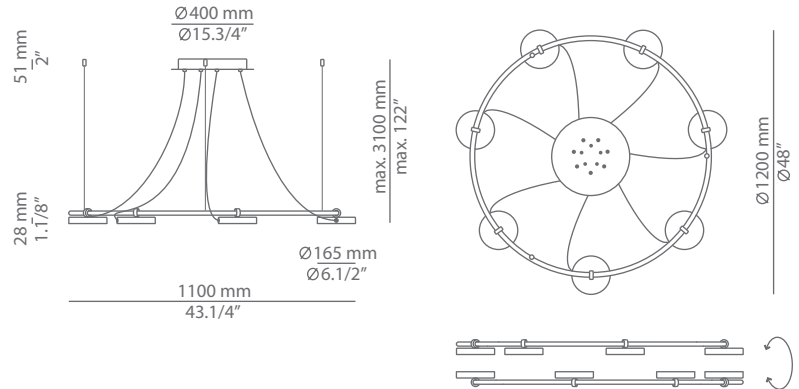

ARO

suspension

T-3542 / T-3543

Date	Type
Project	
Location	
Model #	Quantity
Specifier	

Product Code	Lamp	Finish	Canopy
■ T-3543-W	■ LED 7x10W (2700K / Ang 116° / >80 CRI / 24V) 120V (included) / Typ* 7x1437 lumens Dimmable 0-10V	■ 56 BLK Black ■ CUSTOM	■ 26 BLK Black ■ 74 WH White ■ CUSTOM

Product Code	Composition includes	Finish	Canopy
■ R40.1M1L	■ 1 round canopy 113542263 ■ 1 unit of T-3542C-W ■ 1 unit of T-3543C-W ■ 2 drivers / Dimmable 0-10V	■ 56 BLK Black ■ CUSTOM	■ 26 BLK Black ■ 74 WH White ■ CUSTOM