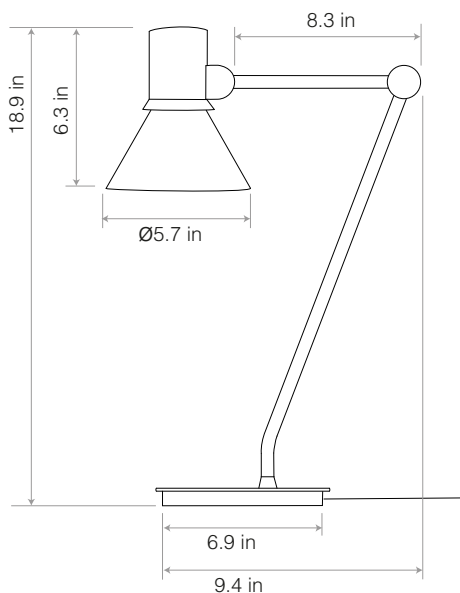

Type 80™ Table Lamp

Type 80™ Collection | Technical Sheet

ANGLEPOISE®
Abandon Darkness.

Launched In 2019 | Designed by Sir Kenneth Grange

Max Vertical Reach 26.7 in

Product

Table Lamp - Grey Mist
Table Lamp - Matte Black
Table Lamp - Pistachio Green
Table Lamp - Rose Pink

Description

Distinguished by a striking, graphic profile, Type 80's design is further enhanced by an attractive 'halo' light-escape feature in the shade. Every detail has been carefully considered and precision engineered to deliver streamlined style, ease of use and consistency across the collection. The lamp features sprung joint mechanisms, cables that are discreetly routed through the arms and an accessible on-shade on/off switch.

Materials

- Matt paint and anodised aluminum finish
- Aluminum shade
- Steel arms
- Anodised machined joints
- Cast iron base with aluminum cover
- IP20 Rating

Dimensions

- Shade diameter: 5.7in
- Shade height: 6.3in
- Max Height: 26.7in
- Product Dimensions: 12.6in x 5.7in x 18.9in (L x W x H)
- Base Dimensions: 6.9in x 4.9in (Lx W)
- Cable length: 70.9in
- Lamp packaging (L x W x H): 14.6in x 8.5in x 21.5in
- Lamp packaged Weight: 7.3lbs