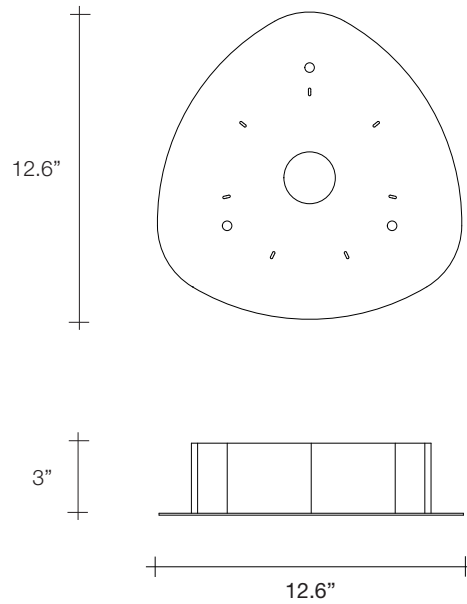

Body |

Canopy |

Angel Falls, Cast down, *Earth.*

design Nigel Coates
terzani.com

Type | Suspension (12 angels)
Materials | Clear

Finishes | **Code**
Brushed nickel/ Clear  0Q12S H4 A9

Light Source |

Halogen
3X50W GU10

Body |

Canopy |

 19.8
13.2

 14.3
5.5

 26.4" x 26.4" x 9.1"
26.4" x 26.4" x 11.8"

Angel Falls, Cast down, *Earth.*

design Nigel Coates
terzani.com

Type | Suspension (18 angels)
Materials | Clear

Body |

Canopy |

19.8
16.5

14.3
7.7

26.4" x 26.4" x 9.1"
26.4" x 26.4" x 11.8"

Angel Falls, Cast down, *Earth.*

design Nigel Coates
terzani.com

Type | Suspension (24 angels)
Materials | Clear
Finishes | **Code**
 Brushed nickel/ Clear

Light Source |

Halogen
9X35W GU10

Body |

Canopy |

 41.9
35.3

 33.1
22

 42.1" x 31.5" x 9.6"
32.7" x 31.5" x 17.1"

Q10S
(24 ANGELS)