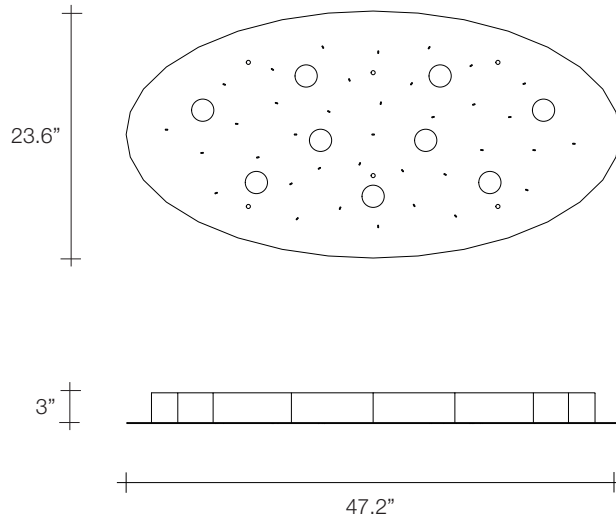

Body |

Canopy |

 19.8
13.2

 14.3
5.5

 26.4" x 26.4" x 9.1"
26.4" x 26.4" x 11.8"

Angel Falls, Cast down, *Earth.*

design Nigel Coates
terzani.com

Type | Suspension (18 angels)
Materials | Clear

Body |

Canopy |

19.8
16.5

14.3
7.7

26.4" x 26.4" x 9.1"
26.4" x 26.4" x 11.8"

Angel Falls, Cast down, *Earth.*

design Nigel Coates
terzani.com

Type | Suspension (24 angels)
Materials | Clear
Finishes | **Code**
 Brushed nickel/ Clear

Light Source |

Halogen
9X35W GU10

Body |

Canopy |

 41.9
35.3

 33.1
22

 42.1" x 31.5" x 9.6"
32.7" x 31.5" x 17.1"

Q10S
(24 ANGELS)