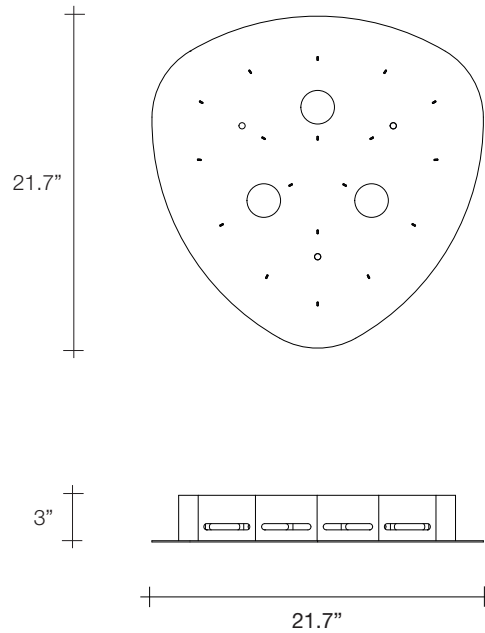

Body |

Canopy |

 19.8
13.2

 14.3
5.5

 26.4" x 26.4" x 9.1"
26.4" x 26.4" x 11.8"

Angel Falls, Cast down, *Earth.*

design Nigel Coates
terzani.com

Type | Suspension (18 angels)
Materials | Clear

Body |

Canopy |

19.8
16.5

14.3
7.7

26.4" x 26.4" x 9.1"
26.4" x 26.4" x 11.8"

Angel Falls, Cast down, *Earth.*

design Nigel Coates
terzani.com

Type | Suspension (24 angels)
Materials | Clear
Finishes | **Code**
 Brushed nickel/ Clear

Light Source |

Halogen
9X35W GU10

Body |

Canopy |

 41.9
35.3

 33.1
22

 42.1" x 31.5" x 9.6"
32.7" x 31.5" x 17.1"

Q10S
(24 ANGELS)