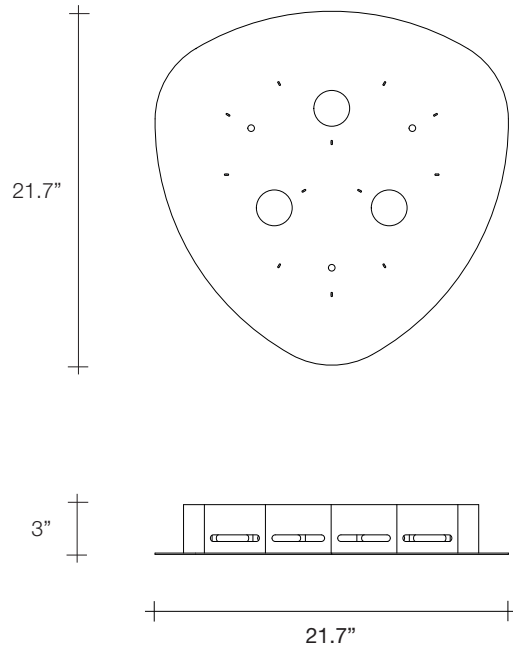

Body |

Canopy |

Angel Falls, Cast down, *Earth.*

design Nigel Coates
terzani.com

Type | Suspension (12 angels)
Materials | Clear

Finishes | **Code**
Brushed nickel/ Clear  0Q12S H4 A9

Light Source |

Halogen
3X50W GU10

Body |

Canopy |

 19.8
13.2

 14.3
5.5

 26.4" x 26.4" x 9.1"
26.4" x 26.4" x 11.8"

Angel Falls, Cast down, *Earth.*

design Nigel Coates
terzani.com

Type | Suspension (18 angels)
Materials | Clear

Body |

Canopy |

19.8
16.5

14.3
7.7

26.4" x 26.4" x 9.1"
26.4" x 26.4" x 11.8"

Angel Falls, Cast down, *Earth.*

design Nigel Coates
terzani.com

Type | Suspension (24 angels)
Materials | Clear
Finishes | **Code**
 Brushed nickel/ Clear

Light Source |

Halogen
9X35W GU10

Body |

Canopy |

 41.9
35.3

 33.1
22

 42.1" x 31.5" x 9.6"
32.7" x 31.5" x 17.1"

Q10S
(24 ANGELS)