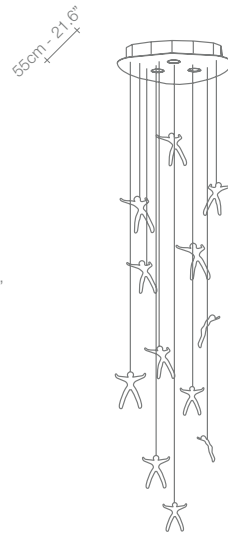

Q12S
(12 ANGELS)