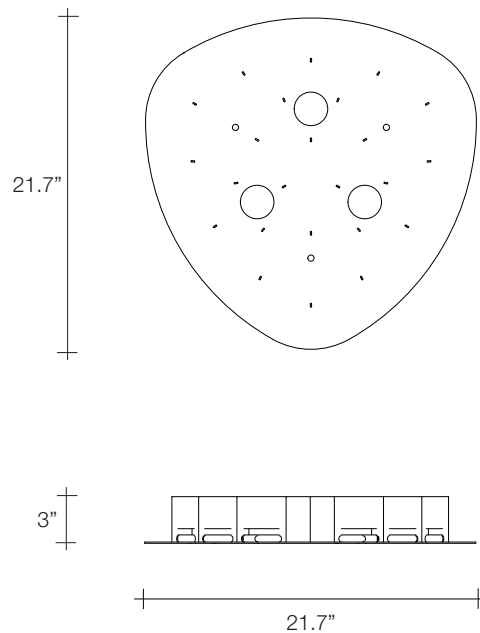

Angel Falls, Cast down, *Earth.*

design Nigel Coates
terzani.com

Type | Suspension (24 angels)
Materials | Clear
Finishes | **Code**
Brushed nickel/ Clear

0Q10S H4 A9

For his latest work for Terzani, Nigel Coates, well known for his unorthodox approach to design, has created an engaging, unique light. Customizable groups of crystal (24% lead) "angels" are illuminated by halogen lamps. What caused these angels to fall from the heavens? It's up to the viewers to decide. Either way, angel falls is sure to garner attention, and generate conversation, in any setting. Design Nigel Coates.

Light Source |

Halogen
3X50W GU10

Body |

Canopy |