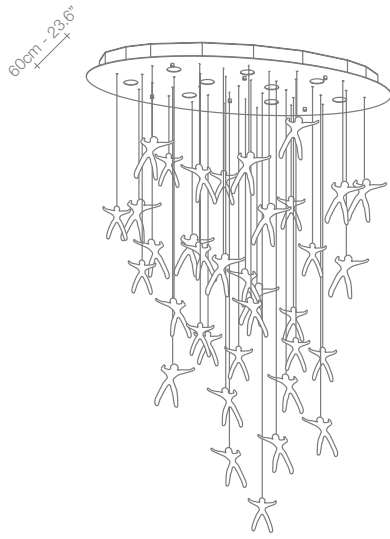

Q13S
(36 ANGELS)

BRUSHED NICKEL /
WHITE ON Q13S
CRYSTAL

	Q07S	Q10S	Q11S	Q12S	Q13S
230V	HALOGEN GZ10	50W	3X50W	3X50W	9X35W
120V	HALOGEN MR16 GU10	50W	3X50W	3X50W	9X35W

LED LIGHT BULBS MAY BE USED