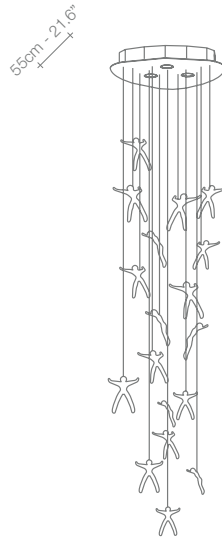

Body |

Canopy |

 19.8
13.2

 14.3
5.5

 26.4" x 26.4" x 9.1"
26.4" x 26.4" x 11.8"

Angel Falls, Cast down, *Earth.*

design Nigel Coates
terzani.com

Type | Suspension (18 angels)
Materials | Clear

Body |

Canopy |

19.8
16.5

14.3
7.7

26.4" x 26.4" x 9.1"
26.4" x 26.4" x 11.8"

Angel Falls, Cast down, *Earth.*

design Nigel Coates
terzani.com

Type | Suspension (24 angels)
Materials | Clear
Finishes | **Code**
 Brushed nickel/ Clear

Light Source |

Halogen
3X50W GU10

Body |

Canopy |

Angel Falls, Cast down, *Earth.*

design Nigel Coates
terzani.com

Type | Suspension (36 angels)
Materials | Clear
Finishes | **Code**
 Brushed nickel/ Clear  0Q13S H4 A9

Light Source |

Halogen
9X35W GU10

Body |

Canopy |

 41.9
35.3

 33.1
22

 42.1" x 31.5" x 9.6"
32.7" x 31.5" x 17.1"

Q10S
(24 ANGELS)