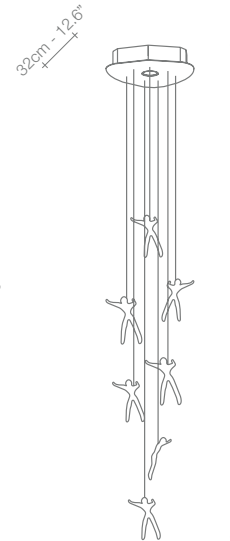

Q07S
(7 ANGELS)