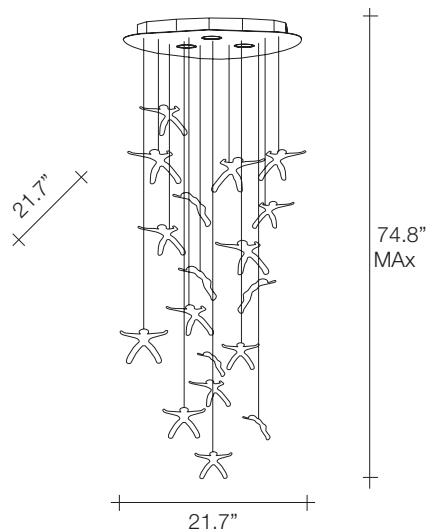

Body |

Canopy |

Angel Falls, Cast down, *Earth.*

design Nigel Coates
terzani.com

Type | Suspension (12 angels)
Materials | Clear

Finishes | **Code**
Brushed nickel/ Clear  0Q12S H4 A9

Light Source |

Halogen
3X50W GU10

Body |

Canopy |

 19.8
13.2

 14.3
5.5

 26.4" x 26.4" x 9.1"
26.4" x 26.4" x 11.8"

Angel Falls, Cast down, *Earth.*

design Nigel Coates
terzani.com

Type | Suspension (18 angels)
Materials | Clear

Body |

Canopy |

19.8
16.5

14.3
7.7

26.4" x 26.4" x 9.1"
26.4" x 26.4" x 11.8"

Angel Falls, Cast down, *Earth.*

design Nigel Coates
terzani.com

Type | Suspension (24 angels)
Materials | Clear
Finishes | **Code**
 Brushed nickel/ Clear

Light Source |

Halogen
9X35W GU10

Body |

Canopy |

 41.9
35.3

 33.1
22

 42.1" x 31.5" x 9.6"
32.7" x 31.5" x 17.1"

Q10S
(24 ANGELS)