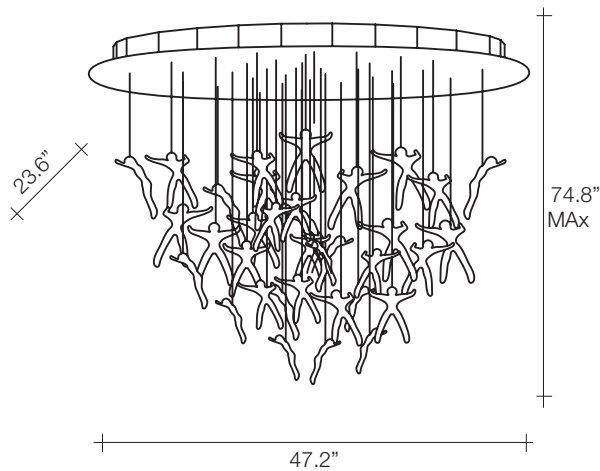

Body |

Canopy |

Angel Falls, Cast down, *Earth.*

design Nigel Coates
terzani.com

Type | Suspension (12 angels)
Materials | Clear

Finishes | **Code**
Brushed nickel/ Clear  0Q12S H4 A9

Light Source |

Halogen
3X50W GU10

Body |

Canopy |

 19.8
13.2

 14.3
5.5

 26.4" x 26.4" x 9.1"
26.4" x 26.4" x 11.8"

Angel Falls, Cast down, *Earth.*

design Nigel Coates
terzani.com

Type | Suspension (18 angels)
Materials | Clear

Body |

Canopy |

19.8
16.5

14.3
7.7

26.4" x 26.4" x 9.1"
26.4" x 26.4" x 11.8"

Angel Falls, Cast down, *Earth.*

design Nigel Coates
terzani.com

Type | Suspension (24 angels)
Materials | Clear
Finishes | **Code**
 Brushed nickel/ Clear

Light Source |

Halogen
9X35W GU10

Body |

Canopy |

 41.9
35.3

 33.1
22

 42.1" x 31.5" x 9.6"
32.7" x 31.5" x 17.1"

Q10S
(24 ANGELS)