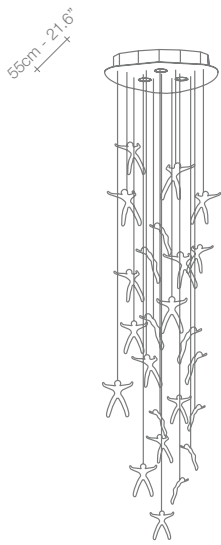

Body |

Canopy |

Angel Falls, Cast down, *Earth.*

design Nigel Coates
terzani.com

Type | Suspension (12 angels)
Materials | Clear

Finishes | **Code**
Brushed nickel/ Clear  0Q12S H4 A9

Light Source |

Halogen
3X50W GU10

Body |

Canopy |

 19.8
13.2

 14.3
5.5

 26.4" x 26.4" x 9.1"
26.4" x 26.4" x 11.8"

Angel Falls, Cast down, *Earth.*

design Nigel Coates
terzani.com

Type | Suspension (18 angels)
Materials | Clear

Body |

Canopy |

19.8
16.5

14.3
7.7

26.4" x 26.4" x 9.1"
26.4" x 26.4" x 11.8"

Angel Falls, Cast down, *Earth.*

design Nigel Coates
terzani.com

Type | Suspension (24 angels)
Materials | Clear
Finishes | **Code**
 Brushed nickel/ Clear

Light Source |

Halogen
9X35W GU10

Body |

Canopy |

 41.9
35.3

 33.1
22

 42.1" x 31.5" x 9.6"
32.7" x 31.5" x 17.1"

Q10S
(24 ANGELS)