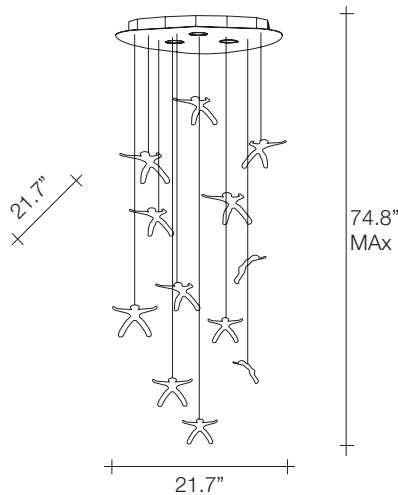

Body |

Canopy |

Angel Falls, Cast down, *Earth.*

design Nigel Coates
terzani.com

Type | Suspension (12 angels)
Materials | Clear

Finishes | **Code**
Brushed nickel/ Clear  0Q12S H4 A9

Light Source |

Halogen
3X50W GU10

Body |

Canopy |

 19.8
13.2

 14.3
5.5

 26.4" x 26.4" x 9.1"
26.4" x 26.4" x 11.8"

Angel Falls, Cast down, *Earth.*

design Nigel Coates
terzani.com

Type | Suspension (18 angels)
Materials | Clear

Body |

Canopy |

19.8
16.5

14.3
7.7

26.4" x 26.4" x 9.1"
26.4" x 26.4" x 11.8"

Angel Falls, Cast down, *Earth.*

design Nigel Coates
terzani.com

Type | Suspension (24 angels)
Materials | Clear
Finishes | **Code**
 Brushed nickel/ Clear

Light Source |

Halogen
9X35W GU10

Body |

Canopy |

 41.9
35.3

 33.1
22

 42.1" x 31.5" x 9.6"
32.7" x 31.5" x 17.1"

Q10S
(24 ANGELS)