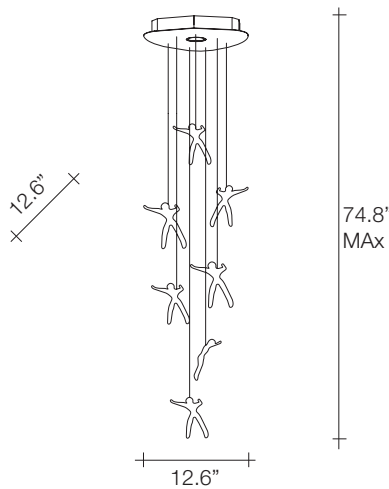

Body |

Canopy |

Angel Falls, Cast down, *Earth.*

design Nigel Coates
terzani.com

Type | Suspension (12 angels)
Materials | Clear

Finishes | **Code**
Brushed nickel/ Clear  0Q12S H4 A9

Light Source |

Halogen
3X50W GU10

Body |

Canopy |

 19.8
13.2

 14.3
5.5

 26.4" x 26.4" x 9.1"
26.4" x 26.4" x 11.8"

Angel Falls, Cast down, *Earth.*

design Nigel Coates
terzani.com

Type | Suspension (18 angels)
Materials | Clear

Body |

Canopy |

19.8
16.5

14.3
7.7

26.4" x 26.4" x 9.1"
26.4" x 26.4" x 11.8"

Angel Falls, Cast down, *Earth.*

design Nigel Coates
terzani.com

Type | Suspension (24 angels)
Materials | Clear
Finishes | **Code**
 Brushed nickel/ Clear

Light Source |

Halogen
9X35W GU10

Body |

Canopy |

 41.9
35.3

 33.1
22

 42.1" x 31.5" x 9.6"
32.7" x 31.5" x 17.1"

Q10S
(24 ANGELS)