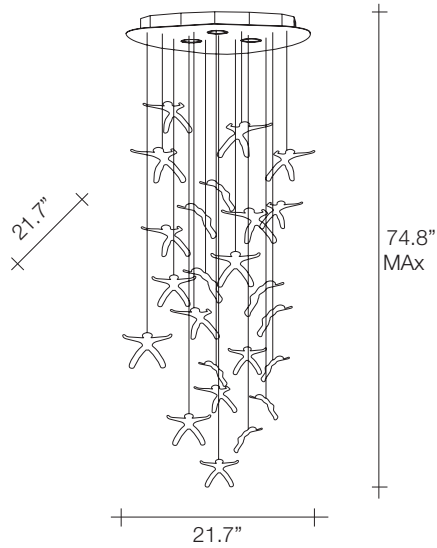

Body |

Canopy |

 19.8
13.2

 14.3
5.5

 26.4" x 26.4" x 9.1"
26.4" x 26.4" x 11.8"

Angel Falls, Cast down, *Earth.*

design Nigel Coates
terzani.com

Type | Suspension (18 angels)
Materials | Clear

Body |

Canopy |

19.8
16.5

14.3
7.7

26.4" x 26.4" x 9.1"
26.4" x 26.4" x 11.8"

Angel Falls, Cast down, *Earth.*

design Nigel Coates
terzani.com

Type | Suspension (24 angels)
Materials | Clear
Finishes | **Code**
 Brushed nickel/ Clear

Light Source |

Halogen
3X50W GU10

Body |

Canopy |

Angel Falls, Cast down, *Earth.*

design Nigel Coates
terzani.com

Type | Suspension (36 angels)
Materials | Clear
Finishes | **Code**
 Brushed nickel/ Clear  0Q13S H4 A9

Light Source |

Halogen
9X35W GU10

Body |

Canopy |

 41.9
35.3

 33.1
22

 42.1" x 31.5" x 9.6"
32.7" x 31.5" x 17.1"

Q10S
(24 ANGELS)