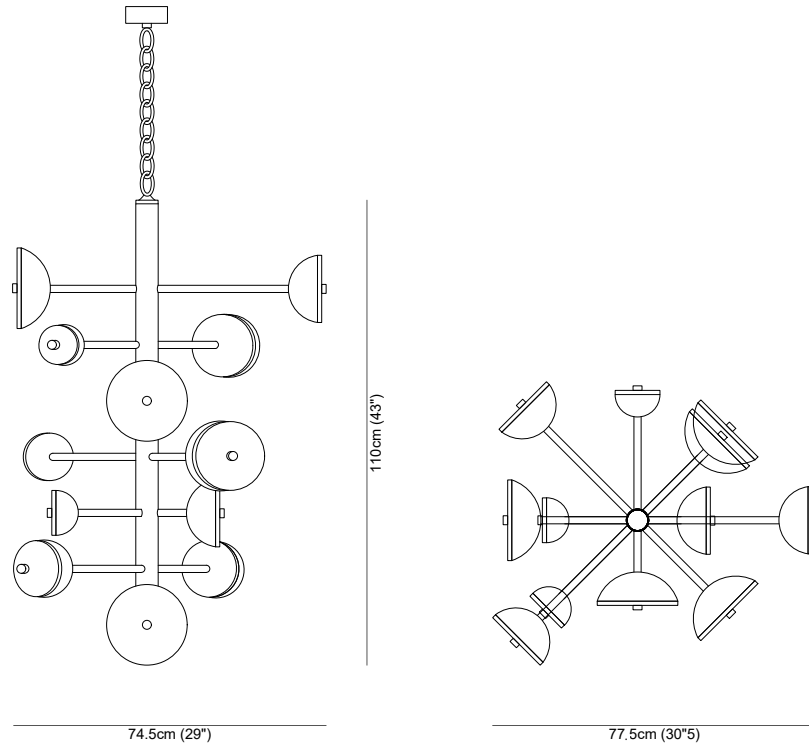

# Alabastro Italiano

ITALY

TETI chandelier

Length	Width	H min
74.5 cm (29")	77.5 cm (30"5)	120 cm (47")

Type Pendant light

Environment Indoor

Material Alabaster, metal

Suspension system Chain with canopy Ø10 cm (4") h 3 cm (1")

Lighting system 14 x LED, 230 V, 2700k or 3000k

Wattage 42 W

Source lumens 2730 Lumen

Please contact us for any request of custom-made dimensions