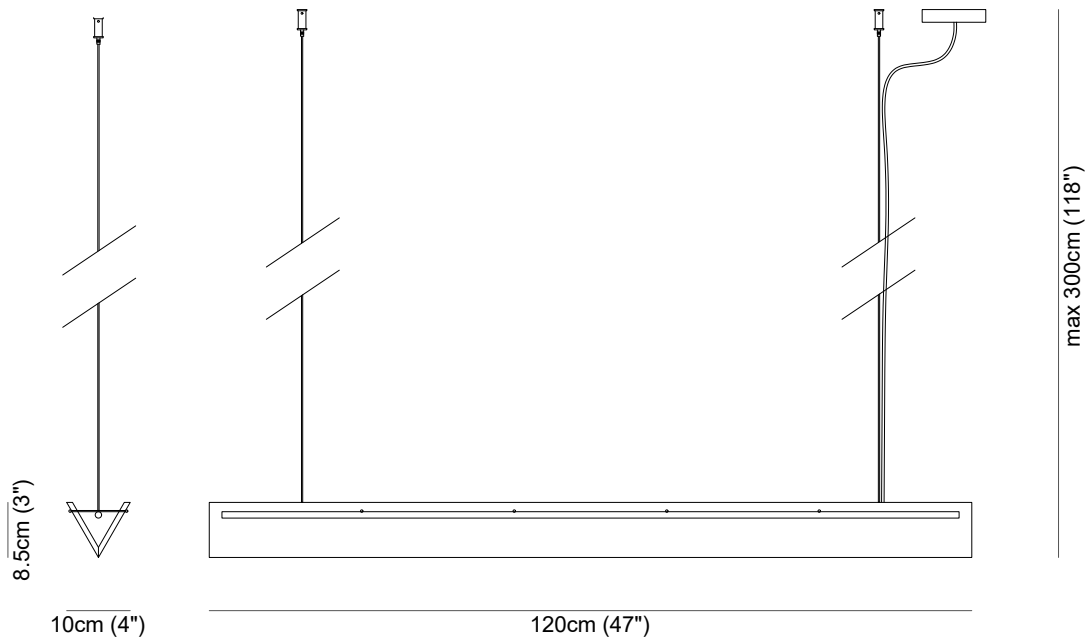

Alabastro Italiano

ITALY

PROMETEO pendant

Length	width	H max	H min
120 cm (47")	10 cm (4")	300 cm (118")	18.5 cm (7")

Type Pendant light

Environment Indoor

Material Alabaster, metal

Suspension system Steel rope with locks and canopy for electrical wiring

Lighting system 2 x Strip LED, 24 V, 2700k or 3000k

Wattage 47,5 W

Source lumens 4752 Lumen

Please contact us for any request of custom-made dimensions

PROMETEO pendant

/ Metal Finishes - Finiture metalliche

01

02

03

04

05

06

07

08