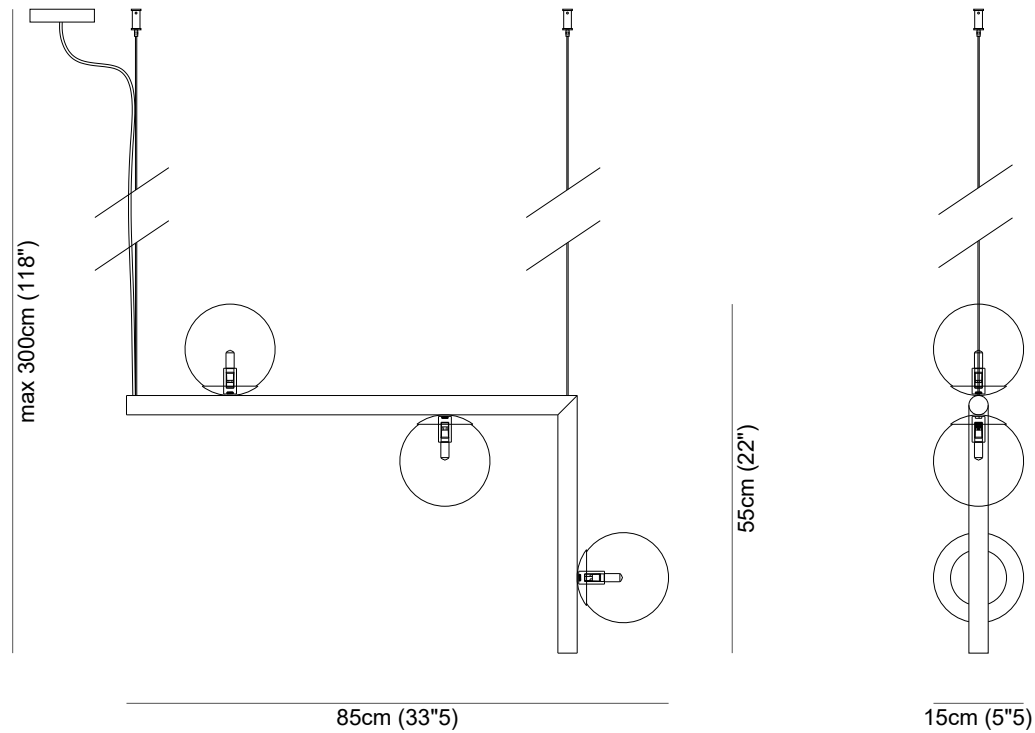

Alabastro Italiano

ITALY

OFIONE pendant #2

OFIONE pendant #2 / Technical Information - Informazioni tecniche

Length	width	H max	H min
85 cm (33"5)	14 cm (5"5)	300 cm (118")	65 cm (25"5)

Type Pendant light

Environment Indoor

Material Alabaster, metal

Suspension system Steel rope with locks and canopy for electrical wiring

Lighting system 3 x G9 LED, 220 V (not included)

Wattage 3 x 5 W

Please contact us for any request of custom-made dimensions