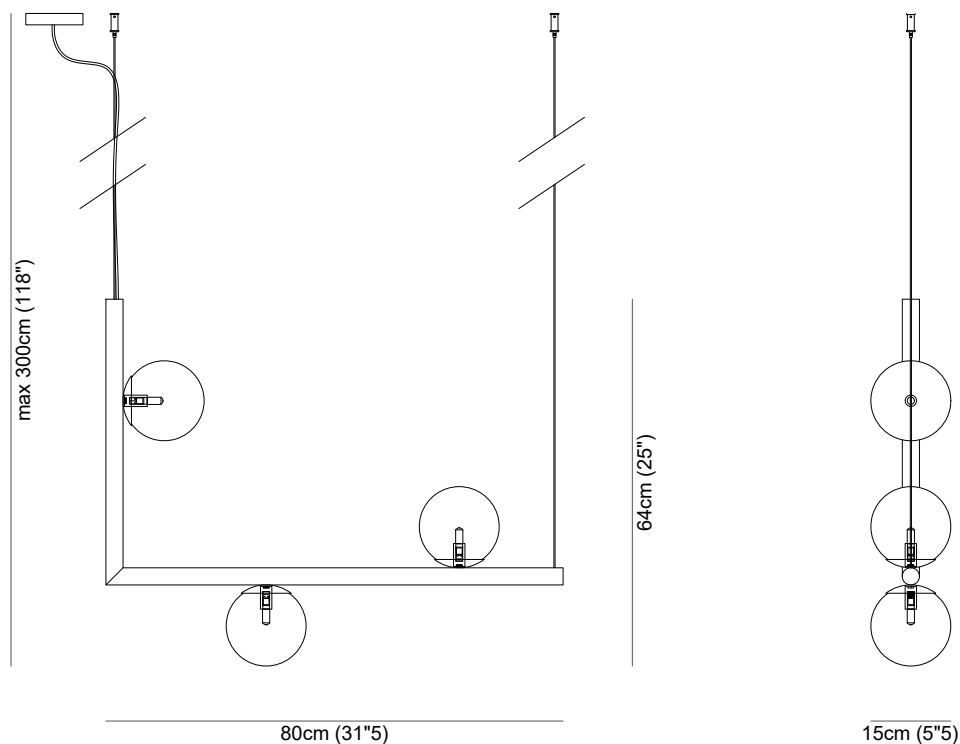

Alabastro Italiano

ITALY

OFIONE pendant #1

OFIONE pendant #1 / Technical Information - Informazioni tecniche

Length	width	H max	H min
80 cm (31"5)	15 cm (5"5)	300 cm (118")	74 cm (29")

Type Pendant light

Environment Indoor

Material Alabaster, metal

Suspension system Steel rope with locks and canopy for electrical wiring

Lighting system 3 x G9 LED, 220 V (not included)

Wattage 3 x 5 W

Please contact us for any request of custom-made dimensions