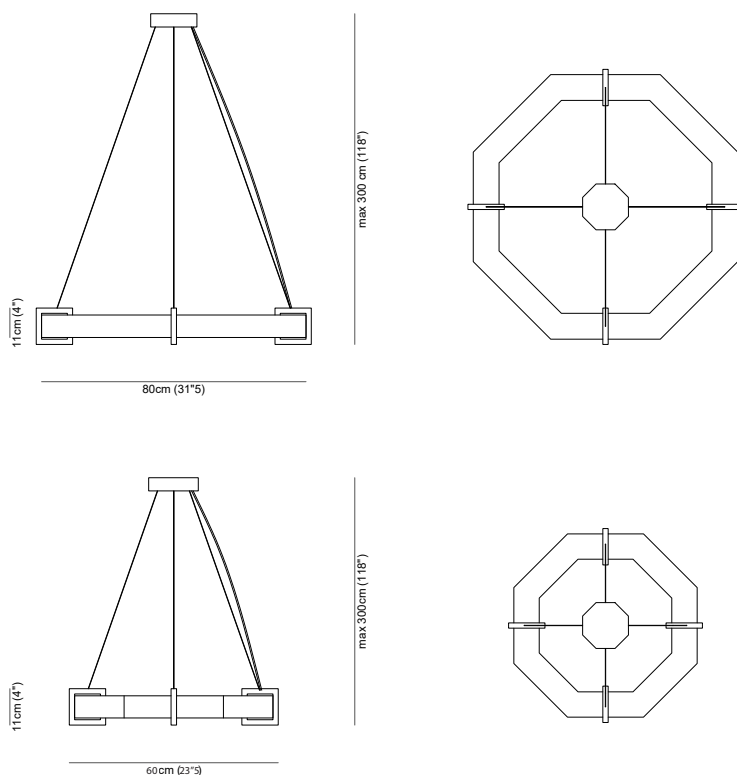

Alabastro Italiano

ITALY

EFESTO chandelier

	Diameter	H max	H min
Op. 1	80 cm (31"5)	300 cm (118")	50 cm (19"5)
Op. 2	60 cm (23"5)	300 cm (118")	50 cm (19"5)

Type	Pendant light
Environment	Indoor
Material	Alabaster, metal
Suspension system	Steel rope with octagonal canopy Ø14 cm (5"5) h 4 cm (1"5)
Lighting system	Op. 1 - 1 x Strip LED, 24 V, 2700 K or 3000 K Op. 2 - 1 x Strip LED, 24 V, 2700 K or 3000 K
Wattage	Op. 1 - 52 Watt Op. 2 - 34,5 Watt
Source lumens	Op. 1 - 5184 Watt Op. 2 - 3456 Watt