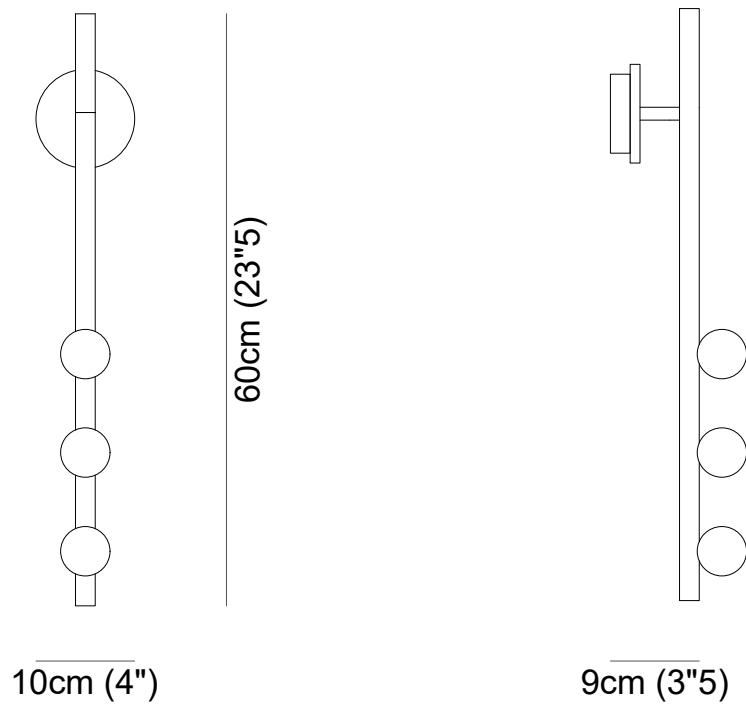

Alabastro Italiano

ITALY

DEMETRA applique

Length	Width	H
10 cm (4")	9 cm (3"5)	60 cm (23"5)

Type Wall lamp

Environment Indoor

Material Alabaster, metal, leather

Lighting system 3 x LED, 300 mA, 2700k or 3000k

Wattage 9 W

Source lumens 945 Lumen

Please contact us for any request of custom-made dimensions

DEMETRA applique

/ Metal Finishes - Finiture metalliche

01

02

03