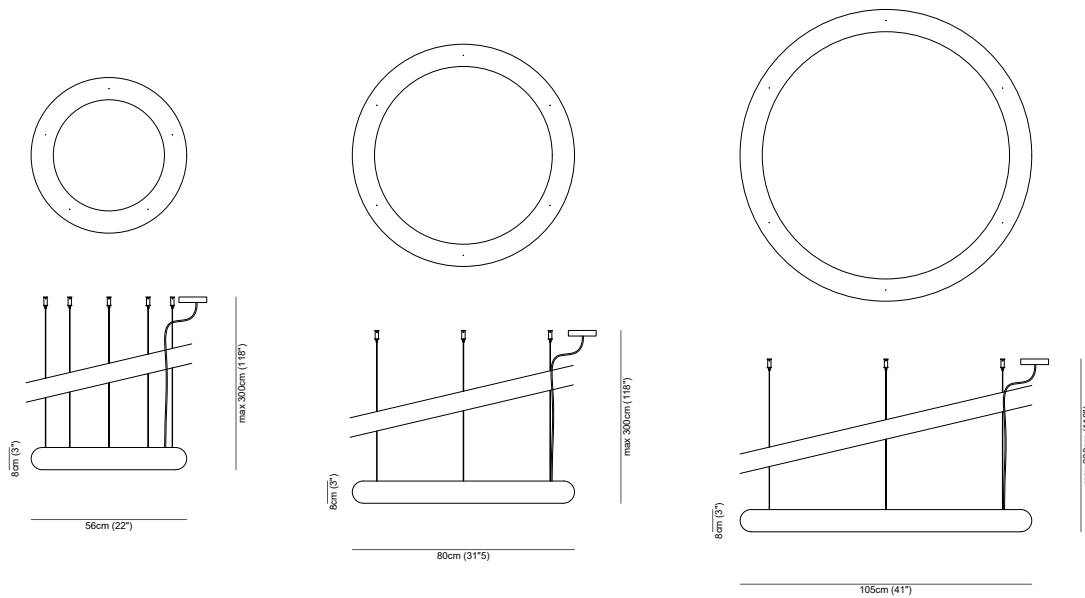

Alabastro Italiano

ITALY

AURA Chandelier

	Diameter	H max	H min
Op. 1	56 cm (22")	300 cm (118")	18 cm (7")
Op. 2	80 cm (31"5)	300 cm (118")	18 cm (7")
Op. 3	105 cm (38")	300 cm (118")	18 cm (7")

Type	Pendant light
Environment	Indoor
Material	Alabaster
Suspension system	Steel rope with locks and canopy for electrical wiring
Lighting system	Op. 1 - 2 x Strip LED, 24 V, 2700 K or 3000 K Op. 2 - 2 x Strip LED, 24 V, 2700 K or 3000 K Op. 3 - 2 x Strip LED, 24 V, 2700 K or 3000 K
Wattage	Op. 1 - 67 Watt Op. 2 - 101 Watt Op. 3 - 141 Watt
Source lumens	Op. 1 - 6782 Lumen Op. 2 - 10195 Lumen Op. 3 - 14126 Lumen

Please contact us for any request of custom-made dimensions

AURA chandelier

/ Metal Finishes - Finiture metalliche

01

02

03

04

05