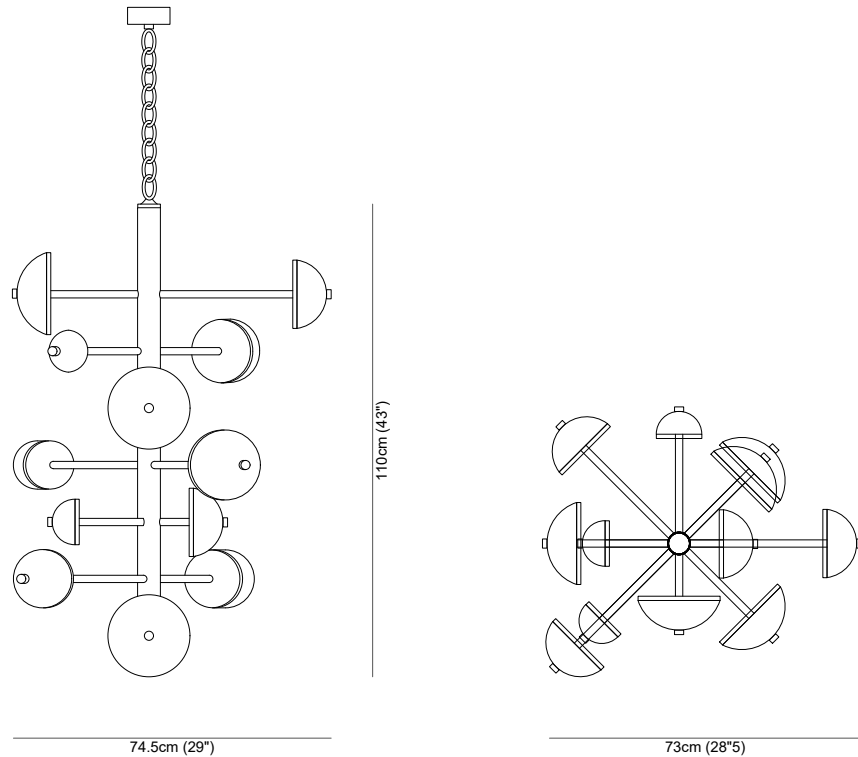

Alabastro Italiano

ITALY

ARES chandelier

Length	Width	H min
74.5 cm (29")	73 cm (28"5)	120 cm (47")

Type	Pendant light
Environment	Indoor
Material	Alabaster, metal
Suspension system	Chain with canopy Ø10 cm (4") h 3 cm (1")
Lighting system	14 x LED, 230 V, 2700k or 3000k
Wattage	42 W
Source lumens	2730 Lumen

Please contact us for any request of custom-made dimensions

ARES chandelier

/ Metal Finishes - Finiture metalliche

01

02

03

04

05