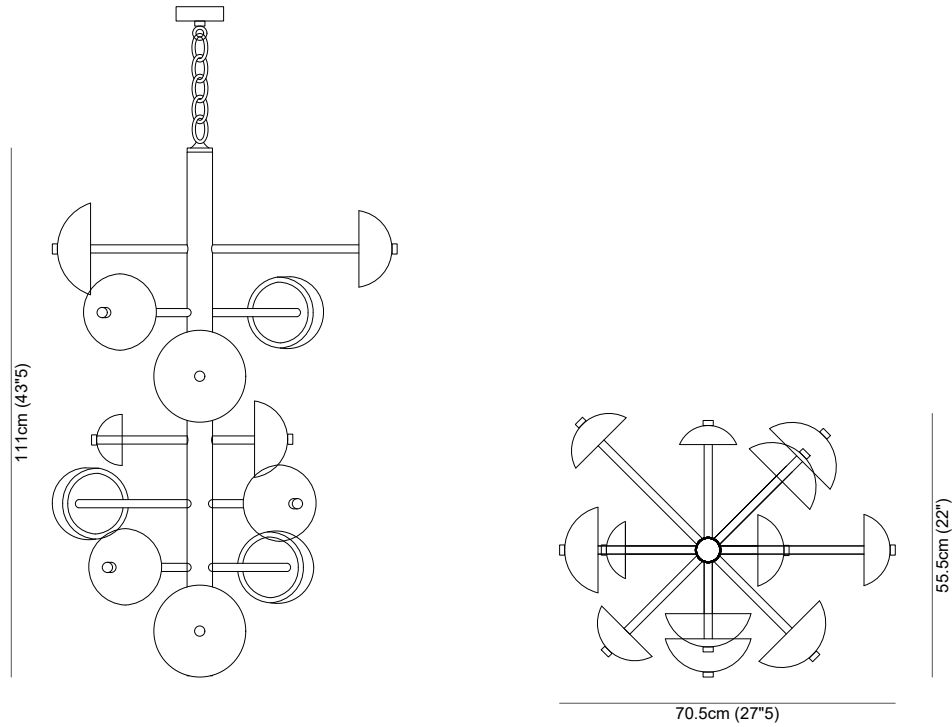

Alabastro Italiano

ITALY

APOLLO chandelier

Length	Width	H min
70.5 cm (27"5)	55.5 cm (22")	121 cm (47"5)

Type Pendant light

Environment Indoor

Material Alabaster, metal

Suspension system Chain with canopy Ø10 cm (4") h 3 cm (1")

Lighting system 14 x LED, 230 V, 2700k or 3000k

Wattage 42 W

Source lumens 2730 Lumen

Please contact us for any request of custom-made dimensions

APOLLO chandelier

/ Metal Finishes - Finiture metalliche

01

02

03

04

05

06

07

08

09

10