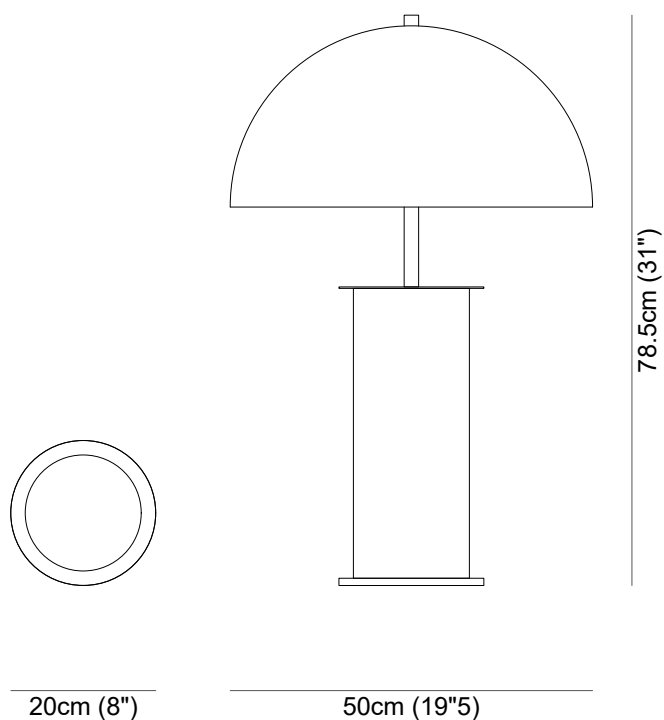

Alabastro Italiano

ITALY

ALFA table lamp

Diameter	H
50 cm (19.5)	78.5 cm (31")

Type Table lamp

Environment Indoor

Material Alabaster, metal, leather

Lighting system 1 x E27 LED, 220 V (not included)

Wattage 18 W

Please contact us for any request of custom-made dimensions

ALFA table lamp

/ Metal Finishes - Finiture metalliche

01

02

03

04