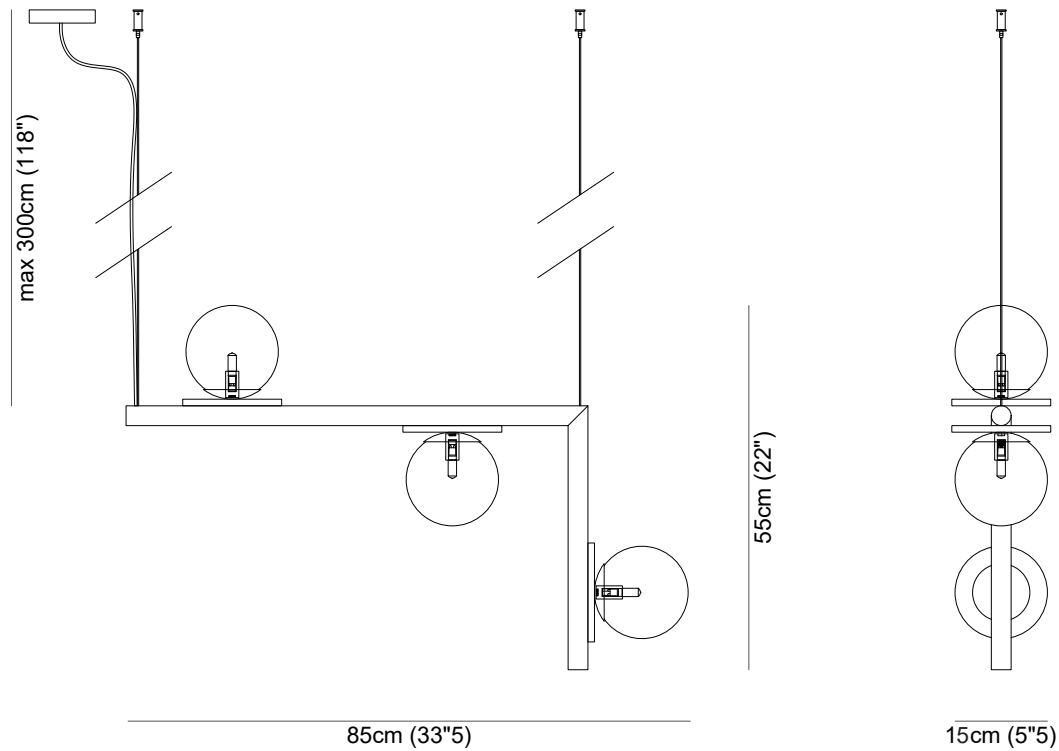

Alabastro Italiano

ITALY

AFRODITE pendant #2

AFRODITE pendant #2 / **Technical Information** - Informazioni tecniche

Length	width	H max	H min
85 cm (33"5)	15 cm (5"5)	300 cm (118")	65 cm (25"5)

Type Pendant light

Environment Indoor

Material Alabaster, Murano glass, metal

Suspension system Steel rope with locks and canopy for electrical wiring

Lighting system 3 x G9 LED, 220 V (not included)

Wattage 3 x 5 W

Please contact us for any request of custom-made dimensions