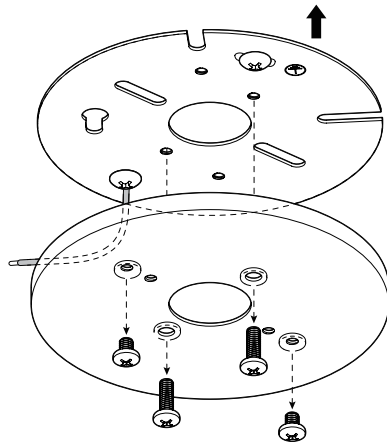

A

Installation instruction

Ceiling cup dim.(mm) : Ø 90, H 40