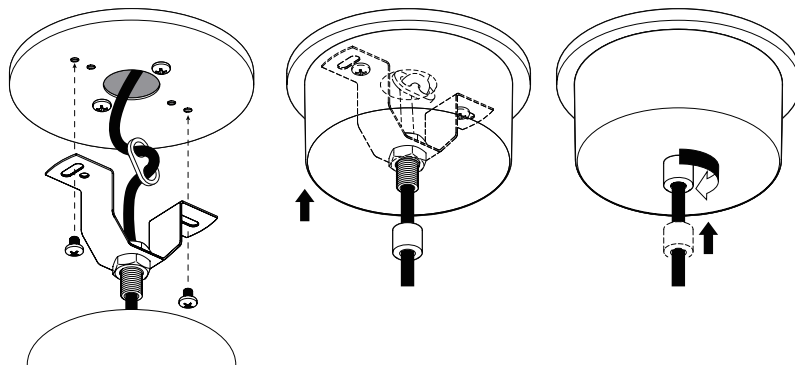

A

Installation instruction

Ceiling cup dim.(mm) : Ø 90, H 40

G