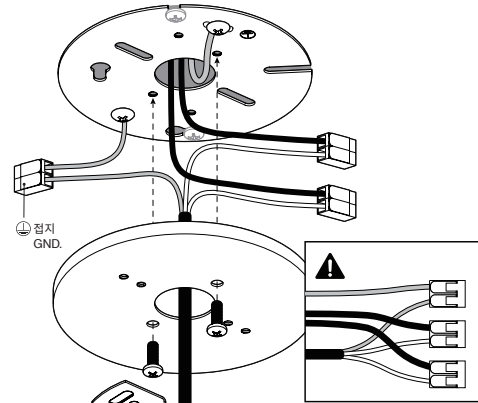

A

Installation instruction

Ceiling cup dim.(mm) : Ø 90, H 40