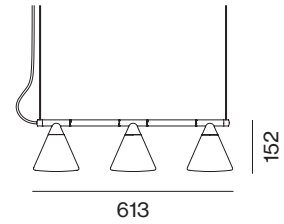

Collection
PROBE

Model
Rail Glass

Type
Suspended

Designer
BIG-GAME

A

Size(mm)

Weight (kg) : 1.6

Material : Anodized Aluminium,
Matt Opal glass

Light Source : G9

Bulb included : No

Watt : Max. 60 W (each socket Max.20 W x 3)

Dimmable : No

Voltage : 120 V

Ingress protection rating : IP 20

Class : Class I

Cable lengths : 3 m

Ceiling cup/Bracket : INCL.

Ceiling cup dim.(mm) : Ø 58, H 15 (2ea)

Junction box plate : 3, 4 inch available

Regional certification : UL

Color : Black

Item no.
PBPD0202-A12

G

AGO lighting

04545 서울특별시
중구 을지로 157 554호

No.554, Euljiro 157, 04545
Jung-gu, Seoul, Korea

+82 02 2268 0568
www.agolighting.com