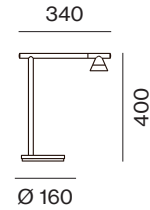

Weight : 1.8 kg

Material : Anodized Aluminium, ABS

Light Source : Integrated LED (COB), DC

Watt : 4 W

Dimmable : Yes

Power control : Touch step dimming (1.5 ~ 4 W)

Voltage : 120 V

Color temperature : 3000 K

Ingress protection rating : IP20

Class : Class II

Cable lengths : 1.5m

Power adaptor : 5 V 3 A Quick charger (INCL.)

Regional certification : UL

Feature : Integrated Wireless charger (15 W)

G