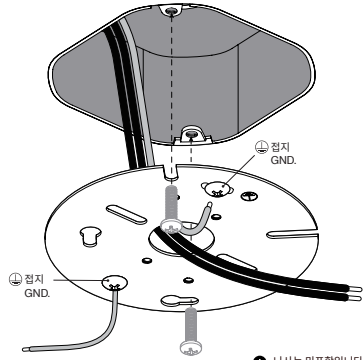

A

Installation instruction

Ceiling cup dim.(mm) : Ø 90, H 40