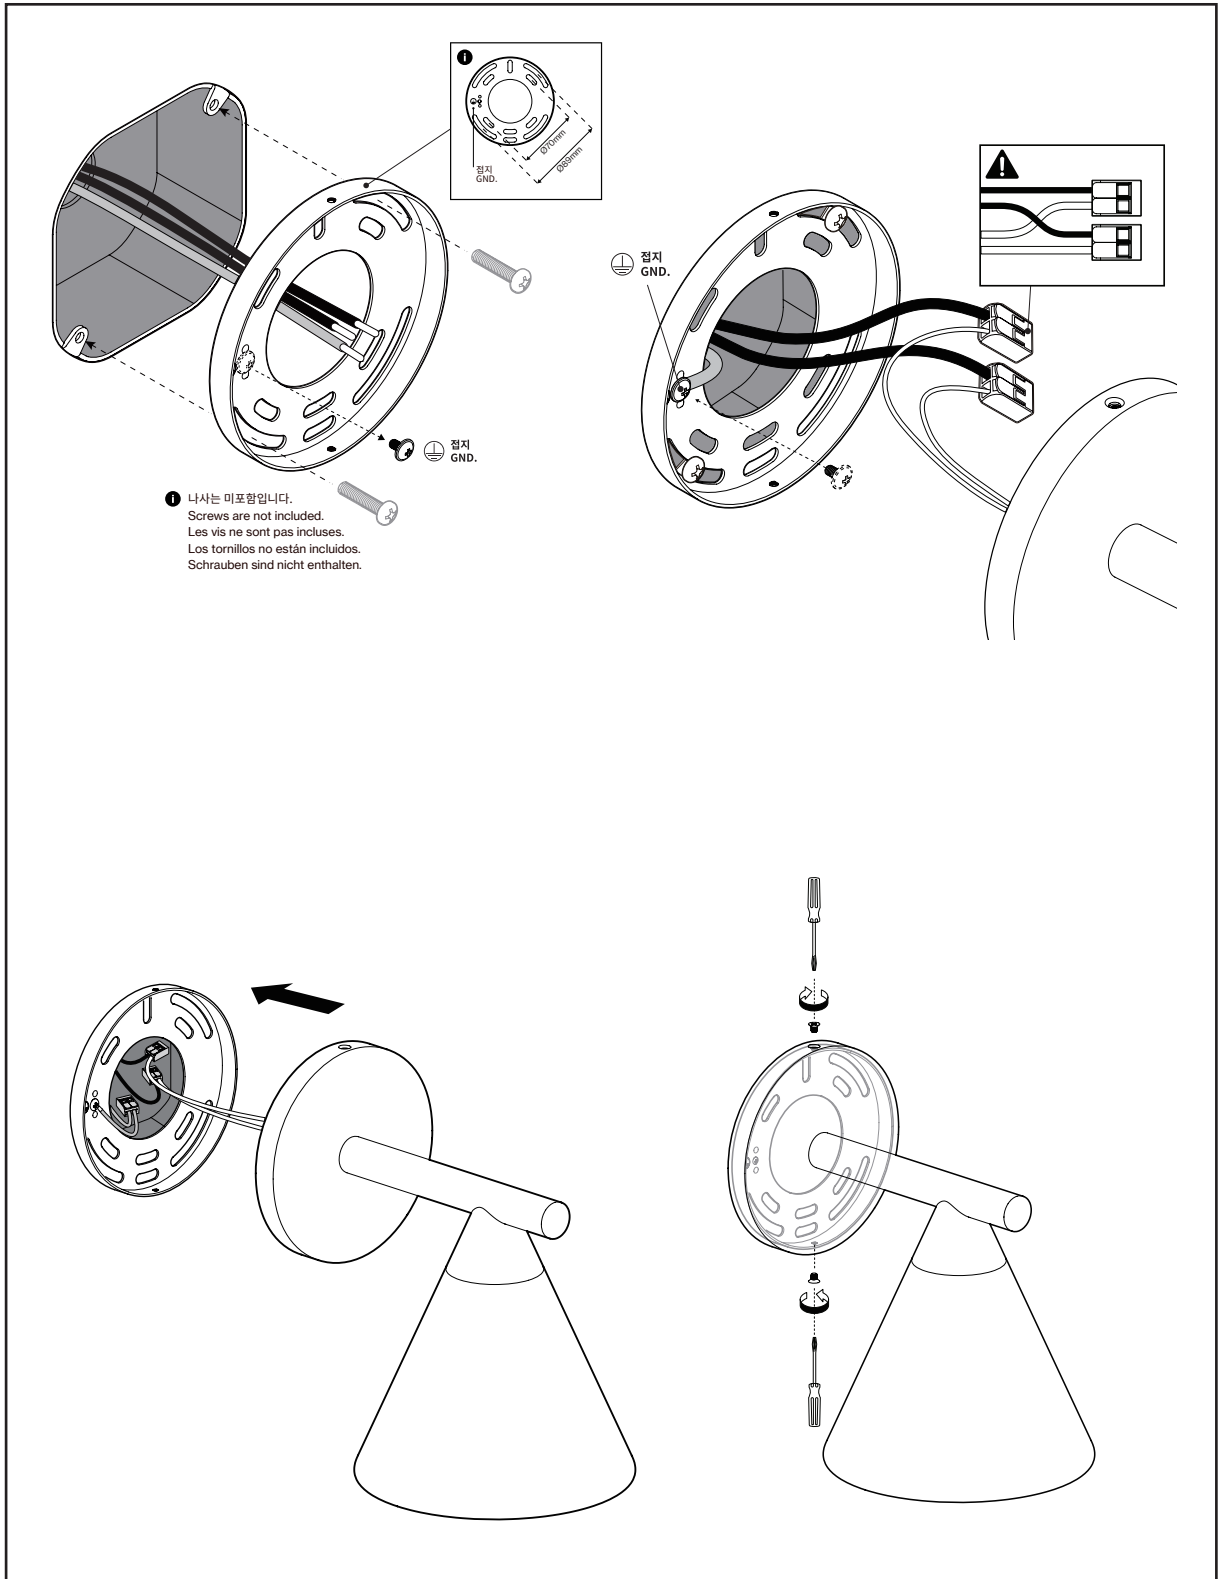

Cable lengths : 3m

Ceiling cup/Bracket : INCL.

Ceiling cup dim.(mm) : Ø 90, H 40

Junction box plate : 3, 4 inch available

Regional certification : CE, KC

G

AGO lighting

04545 서울특별시  
중구 을지로 157 554호

No.554, Euljiro 157, 04545  
Jung-gu, Seoul, Korea

+82 02 2268 0568  
www.agolighting.com

A

Installation instruction

Ceiling cup dim.(mm) : Ø 90, H 40

나사는 미포함입니다.  
Screws are not included.  
Les vis ne sont pas incluses.  
Los tornillos no están incluidos.  
Schrauben sind nicht enthalten.

Mounting bracket : INCL.

Bracket dim.(mm) : Ø 105, H 13.5

Junction box plate : 3, 4 inch available

Regional certification : UL

Color : Black

Item no.  
PBBR0202-A12

G

AGO lighting

## Installation instruction

Bracket dim.(mm) : Ø 105, H 13.5