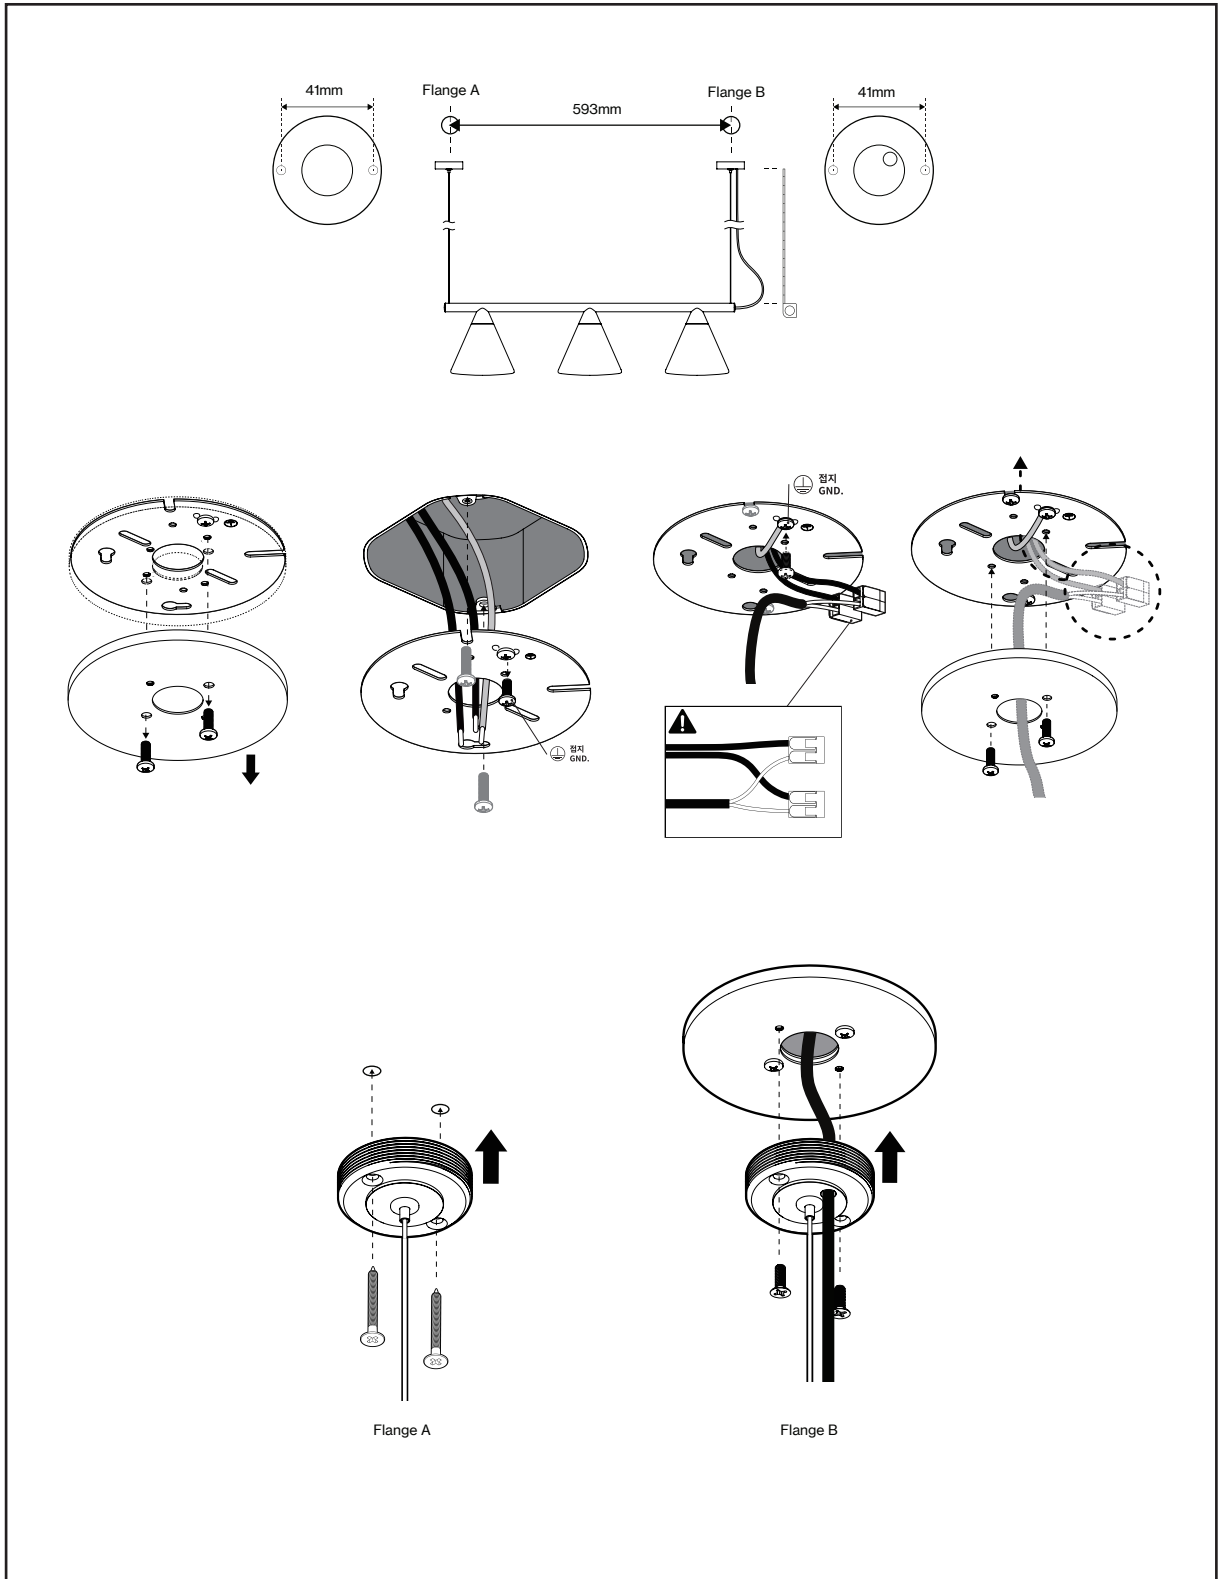

04545 서울특별시  
중구 을지로 157 554호

No.554, Euljiro 157, 04545  
Jung-gu, Seoul, Korea

+82 02 2268 0568  
www.agolighting.com

A

Installation instruction

Ceiling cup dim.(mm) : Ø 58, H 15 (x2ea)

G

Collection  
PROBE

Cable lengths : 3m

Ceiling cup/Bracket : INCL.

Ceiling cup dim.(mm) : Ø 90, H 40

Junction box plate : 3, 4 inch available

Regional certification : CE, KC

G

AGO lighting

04545 서울특별시  
중구 을지로 157 554호