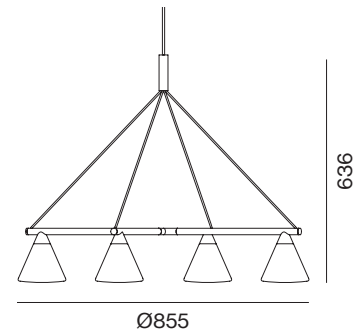

04545 서울특별시  
중구 을지로 157 554호

No.554, Euljiro 157, 04545  
Jung-gu, Seoul, Korea

+82 02 2268 0568  
www.agolighting.com

A

Installation instruction

Ceiling cup dim.(mm) : Ø 58, H 15 (x2ea)

G

Collection  
PROBE

Model  
Chandelier

Type  
Suspended

Designer  
BIG-GAME

A

Color : Black

Item no.  
PBCD0302-A12

Size(mm)

Weight (kg) : 2.7

Cable lengths : 3m

Ceiling cup/Bracket : INCL.

Ceiling cup dim.(mm) : Ø 90, H 40

Junction box plate : 3, 4 inch available

Regional certification : CE, KC

G

AGO lighting

04545 서울특별시  
중구 을지로 157 554호