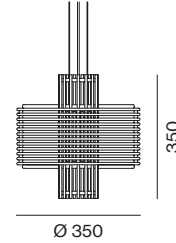

Weight : 4.2 kg

Material : Coated Aluminium,  
Coated Steel

Light source : G9

Bulb INCL. : No

Wattage : Max. 20 W

Dimmable : No

Voltage : 120 V

Ingress protection rating : IP 20

Class : Class I

Cable lengths : 3 m

Ceiling cup/Bracket : INCL.

Ceiling cup dim. : Ø 108, H 31.6 mm

Junction box plate : 3, 4 inch available

Regional certification : UL

G

Colour : Charcoal