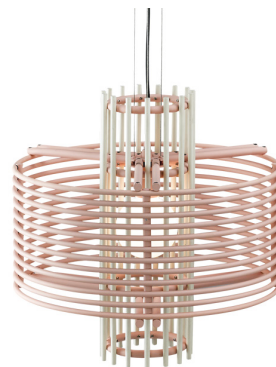

NOVA

Pendant

“NOVA is an abstract reinterpretation of the images of stars beyond telescope or a space ship in the science fiction film. NOVA's colorful sticks and dramatically shaded shadows will make the space more whimsical.”

Collection  
NOVA

Model  
Pendant

Type  
Suspended

Designer  
Jinsik Kim

A

Colour : Coral + Mint + Green

Item no.  
NVPD0202-A11

Size(mm)

Class : Class I

Cable lengths : 3 m

Ceiling cup/Bracket : INCL.

Ceiling cup dim. : Ø 108, H 31.6 mm

Junction box plate : 3, 4 inch available

Regional certification : UL

G

Colour : Charcoal

Item no.  
NVPD0202-A01

Colour : Egg white + Blush

Item no.  
NVPD0202-A10

AGO lighting

04545 서울특별시  
중구 을지로 157 554호

No.554, Euljiro 157, 04545  
Jung-gu, Seoul, Korea

+82 02 2268 0568  
www.agolighting.com