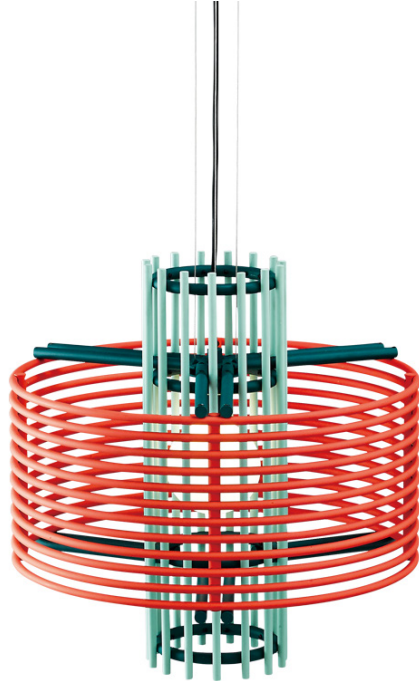

NOVA

Pendant

“NOVA is an abstract reinterpretation of the images of stars beyond telescope or a space ship in the science fiction film. NOVA's colorful sticks and dramatically shaded shadows will make the space more whimsical.”

design by  
Jinsik Kim

A G O

NOVA brings dramatic impression to the space with its delicate structure and vibrant colors. NOVA will express the supernova explosion and bring the universe into the space. All metal parts of NOVA are assembled only with screws without welding or gluing. This expands the possibility of modularity to increase the scalability of the design and broaden the choice of consumers through various color combinations.

Collection  
NOVA

Model  
Pendant

Type  
Suspended

Designer  
Jinsik Kim

A

Colour : Coral + Mint + Green

Item no.  
NVPD0202-A11

Size(mm)

Weight : 4.2 kg

Material : Coated Aluminium,  
Coated Steel

Light source : G9

Bulb INCL. : No

Wattage : Max. 20 W

Dimmable : No

Voltage : 120 V

Ingress protection rating : IP 20