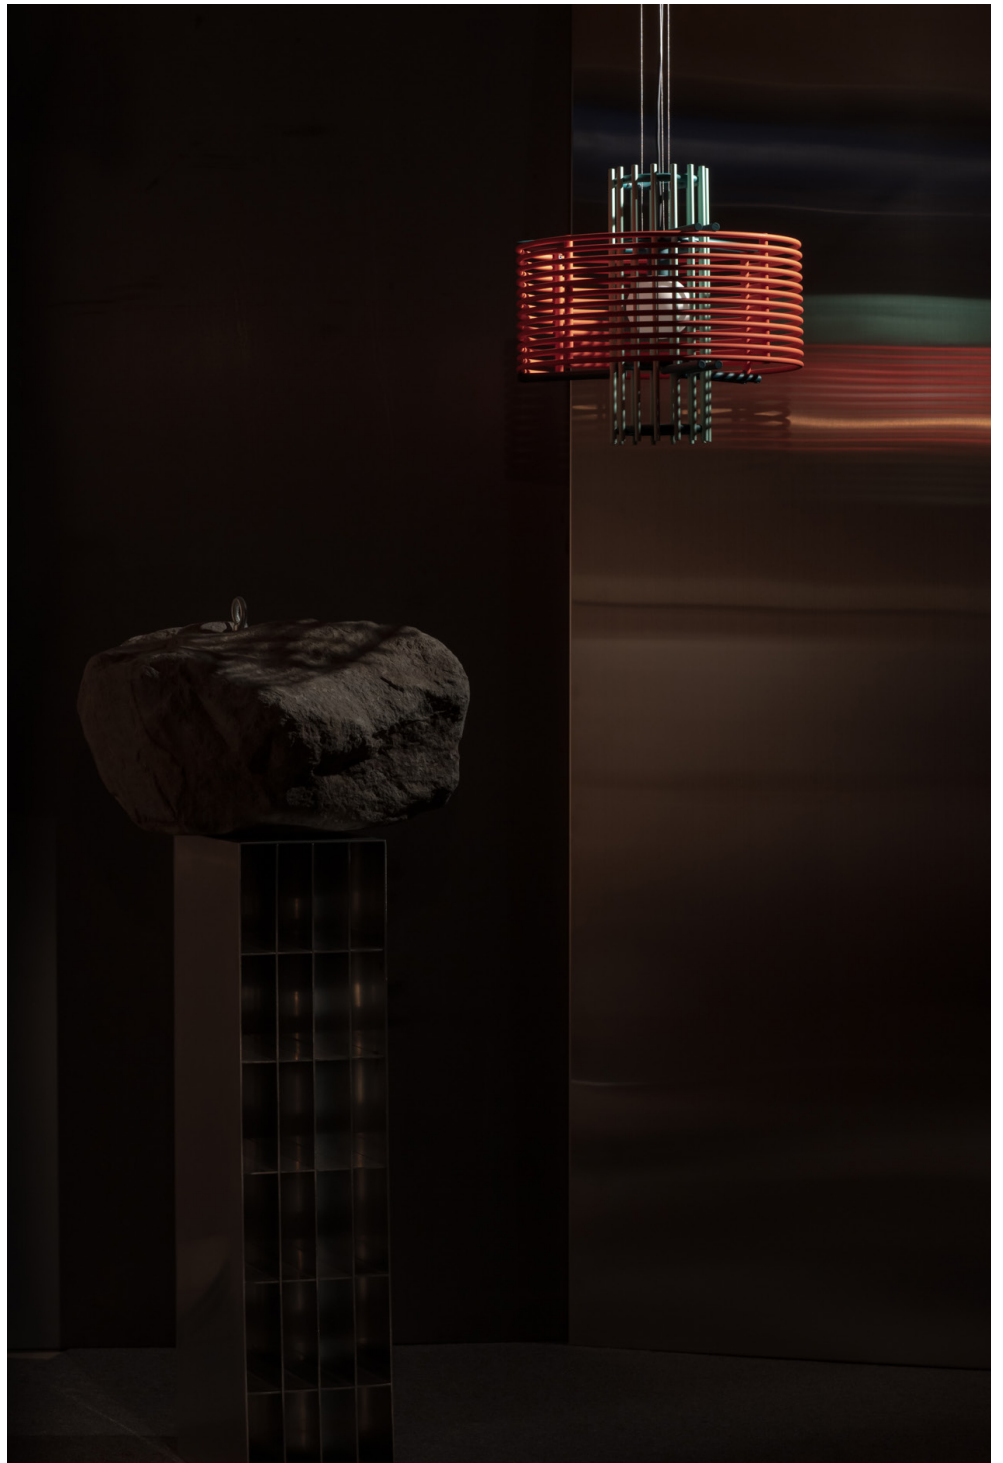

NOVA

Pendant

“NOVA is an abstract reinterpretation of the images of stars beyond telescope or a space ship in the science fiction film. NOVA's colorful sticks and dramatically shaded shadows will make the space more whimsical.”

design by  
Jinsik Kim

A G O

NOVA brings dramatic impression to the space with its delicate structure and vibrant colors. NOVA will express the supernova explosion and bring the universe into the space. All metal parts of NOVA are assembled only with screws without welding or gluing. This expands the possibility of modularity to increase the scalability of the design and broaden the choice of consumers through various color combinations.

Collection  
NOVA

Model  
Pendant

Type  
Suspended

Designer  
Jinsik Kim

A

Colour : Coral + Mint + Green

Item no.  
NVPD0202-A11

Size(mm)