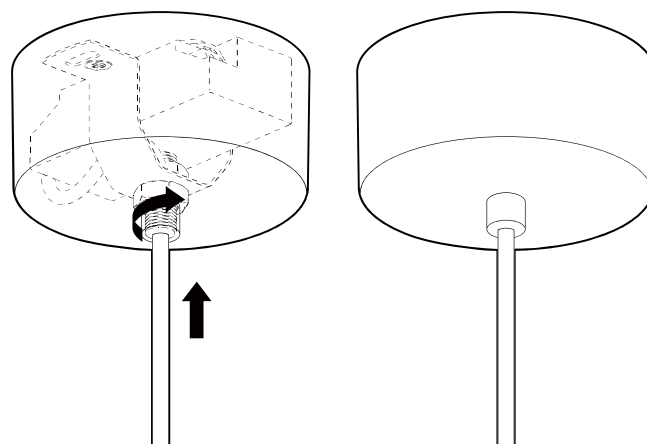

Ceiling cup dim. (mm) : Ø 90, H 40

G

Color : Egg white

Item no. : **BLPD0304-A02**

Color : Charcoal

Item no. : **BLPD0304-A01**

Color : Green

Item no. : **BLPD0304-A04**

AGO lighting

04545 서울특별시  
을지로 157 554호

No.554, Euljiro 157, Jung-gu  
04545 Seoul, South Korea

info@agolighting.com  
www.agolighting.com

Installation instruction

A

G

BALLOON