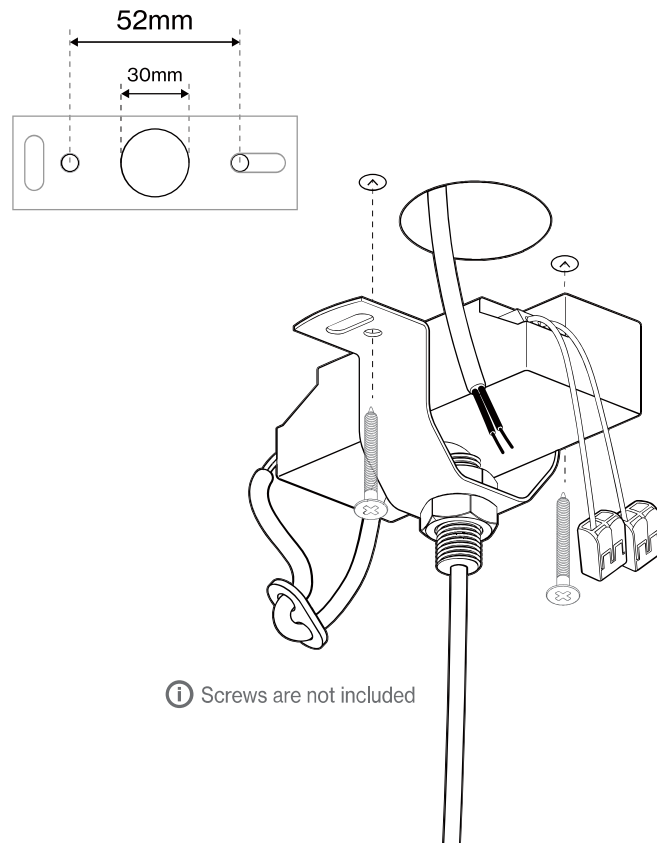

Ceiling cup dim. (mm) : Ø 90, H 40

G

Color : Egg white

Item no. : **BLPD0304-A02**

Color : Charcoal

Item no. : **BLPD0304-A01**

Color : Green

Item no. : **BLPD0304-A04**

AGO lighting

04545 서울특별시  
을지로 157 554호

No.554, Euljiro 157, Jung-gu  
04545 Seoul, South Korea

info@agolighting.com  
www.agolighting.com

Installation instruction

A

G

BALLOON

Watt : 5 W

Cable lengths : 2.5m

Power switch : Inline switch

Voltage : 220~240V

IP : IP20

Class : Class II

G

Color : Egg white