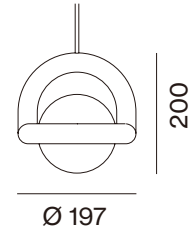

# AGO

BALLOON

Model :  
Pendant

Type :  
Suspended

Designer :  
studio-word

A

Size(mm) :

Weight(kg) : 1.9

Material : Color Coated Steel,  
Matt Opal Galss

Light source : Integrated LED (SMD)

Watt : 3.8/5/6.5/7.8 W

Cable lengths : 3m included

Voltage : 220~240V

IP : IP20

Class : Class II

Ceiling cup/bracket : Included

Ceiling cup dim. (mm) : Ø 90, H 40

G

Color : Egg white

Item no. : **BLPD0304-A02**

Color : Charcoal

Item no. : **BLPD0304-A01**

Color : Green

Item no. : **BLPD0304-A04**