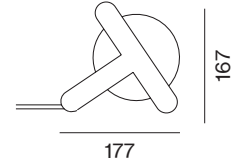

+82 02 2268 0568
www.agolighting.com

Collection
BALLOON

Model
Table stand

Type
Free standing

Designer
Studio-word

A

Size(mm)

Weight : 1.7 kg