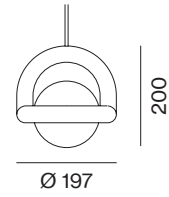

Collection
BALLOON

Model
Pendant

Type
Suspended

Designer
Studio-word

A

Size(mm)

Weight : 1.9 kg

Material : Coated Steel,
Matt Opal glass

Class : Class I

Cable lengths : 3 m

Ceiling cup/Bracket : INCL.

Ceiling cup dim. : Ø 90, H 40 mm

Junction box plate : 3, 4 inch available

Regional certification : UL

Color : Egg white

Item no.
BLPD0204-A02