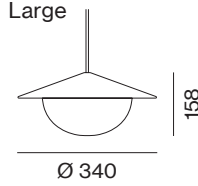

Size(mm)

Large

Small