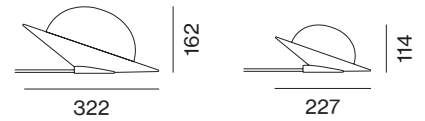

Collection
ALLEY

Model
Table Tilt Large/Small

Type
Free standing

Designer
Jonas Wagell (JWDA)

A

Size(mm)

Large

Small

Weight :

- Large 2 kg

- Small 1.1 kg

Material : Coated Aluminium,
Matt Opal glass

Light source : Integrated LED (SMD), DC

Wattage : 4 W

CRI : >90

Dimmable : Yes

Power control : Inline dimer switch (0.4 ~ 4 W)

Voltage : 120 V

Color temperature : 2700 / 3000 K

Ingress protection rating : IP 20

Class : Class I

Cable lengths : 1.8 m

Power adaptor : 5 V 3 A adaptor (INCL.)

Regional certification : UL

Color : Egg white

Item no.

Large : ALST0106-L02

Small : ALST0106-S02

G

Color : Charcoal

Item no.

Large : ALST0106-L01

Small : ALST0106-S01

Color : Gray

Item no.

Large : ALST0106-L03

Small : ALST0106-S03

Color : Green

Item no.

Large : ALST0106-L04

Small : ALST0106-S04

Color : Burgundy

Item no.

Large : ALST0106-L05

Small : ALST0106-S05

Color : Mustard

Item no.

Large : ALST0106-L14

Small : ALST0106-S14

Color : Brick red

Item no.

Large : ALST0106-L15

Small : ALST0106-S15

Color : Dark blue

Item no.

Large : ALST0106-L16

Small : ALST0106-S16

Color : Mud gray

Item no.

Large : ALST0106-L17

Small : ALST0106-S17

O

AGO lighting

04545 서울특별시
중구 을지로 157 554호

No.554, Euljiro 157, 04545
Jung-gu, Seoul, Korea

+82 02 2268 0568
www.agolighting.com