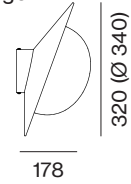

Model
Wall Outdoor Large/Small

Type
Wall mounted

Designer
Jonas Wagell (JWDA)

A

Size(mm)

Large

Small

Weight :