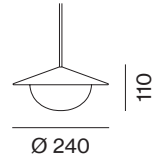

Weight :

- Large 1.9 kg
- Small 1.3 kg

Material : Coated Aluminium,
Matt Opal glass

Light source : Integrated LED (SMD), AC

Wattage :

- Large 9 W
- Small 6 W

CRI : >90

Dimmable : Yes