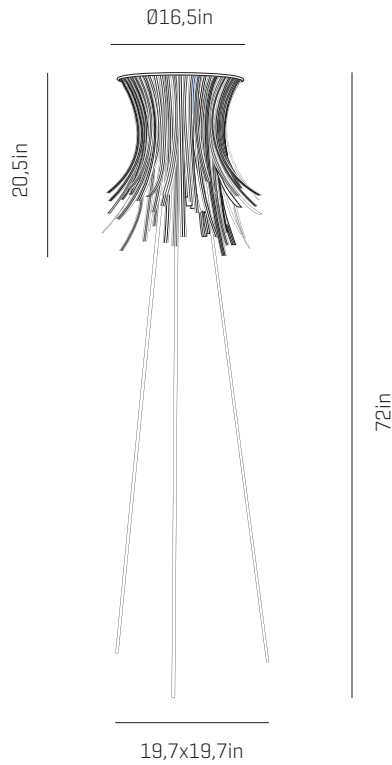

a

by arturo alvarez

bety collection

USA & Canada

ref. BEC003

MATERIALS & COMPONENTS

LAMPSHADE

Pressed cellulose | One color to choose

SUPPORT AND CABLE

Stainless steel

Transparent or black cable

Standard: 98,4in

RECOMMENDED BULBS

120V - 60Hz

 E27 LED- Max. 1x12 W

OTHER DATA

NET WEIGHT

5,5lb

PACKAGING

70,9x 4,3x 4,3in

17,6lb

ELECTRICAL FEATURES

CERTIFICATIONS