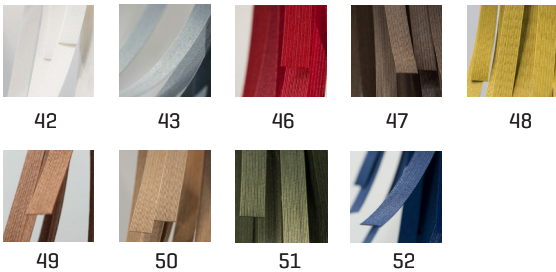

a

by arturo alvarez

bety collection

USA & Canada

ref. BEC003

MATERIALS & COMPONENTS

LAMPSHADE

Pressed cellulose | One color to choose

SUPPORT AND CABLE

Stainless steel

Transparent or black cable

Standard: 98,4in

RECOMMENDED BULBS

120V - 60Hz

 E27 LED- Max. 1x12 W

OTHER DATA