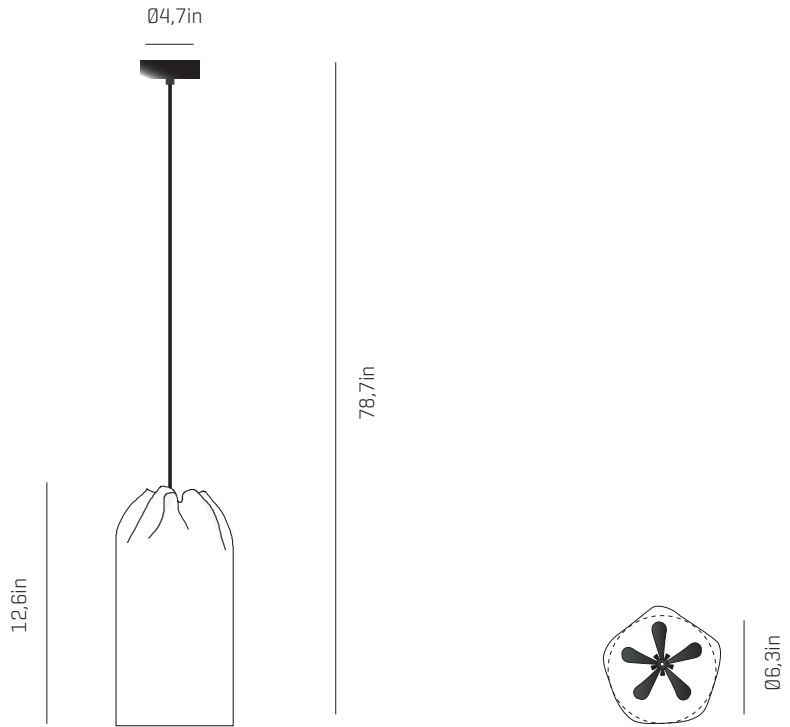

a

by arturo alvarez

agasallo collection