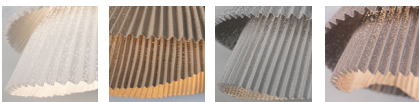

### LAMPSHADE

Painted stainless steel | One color to choose

BL

BE

G

T

CUSTOM  
COLOR

Stainless steel painted in matt black