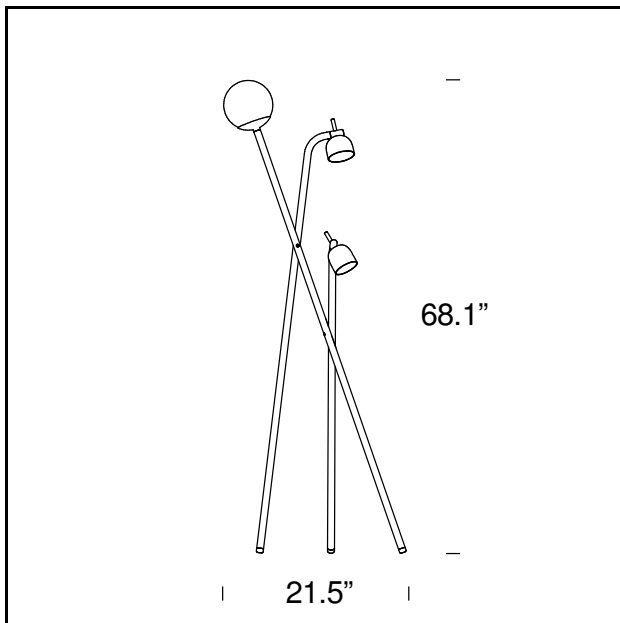

TRIPOD

Front Design, 2017

Slender, elegant and extremely long legs give this floor lamp a sense of lightness, yet also of great stability. Like the ancient Greek tripod, a symbol of hospitality, the end of each support is fitted with a Led light source with different forms and functions: the longest leg has a sphere in white frosted glass that produces a diffused ambient light, while the other two have adjustable spotlights for a direct and concentrated light. The structure is kept simple thanks to the cable organizing system, which runs inside the tubular legs. The lamp comes with black frame and brass-coated fixtures, which lend the lamp a precious elegance.

TECHNICAL SHEET

MODEL NAME: Tripod

CODE: U4398N

DIMENSION: 21.5" × 68.1"

MATERIALS: Metal, glass

LIGHTING SOURCE: 1×105W LED E27 +2×7W GU10

Subject to technical modifications and modifications to content