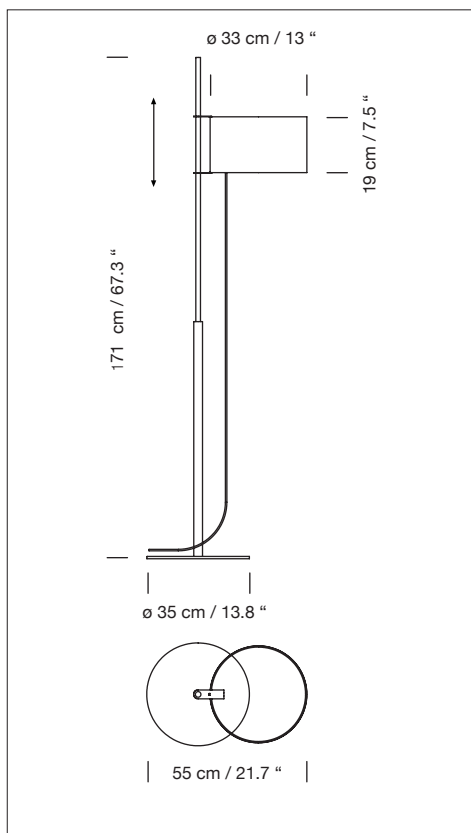

APPROXIMATE WEIGHT (without package)

9 Kg / 19.84 lb

REGULATIONS

CE

IP 20

UNE-EN 60598

UNE-EN 55015

UNE-EN 60529

Non-class 2

Dry location only

UL-153

E-352592

MAINTENANCE

Clean with a smooth cloth. Do not use ammonia, solvent or abrasive cleaning products.

OTHERS

The lamp is delivered in different packages.

The assembly instructions are delivered with the product.

MODEL