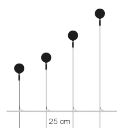

Materials transparent glass sphere with black varnished brass stem and brass details

Light source LED bulb G4 12V DC 1x1,5W / energy class A+ / lumen 150 / K 2700 / CRI 85 / protection grade IP65

Power supply 12V DC transformer not included

Dimensions

sphere \varnothing 8 cm
 H tot. 60 cm (cable 255 cm)
 H tot. 75 cm (cable 240 cm)
 H tot. 105 cm (cable 210 cm)
 H tot. 135 cm (cable 180 cm)

Order code

SYF60	H 60 cm
SYF75	H 75 cm
SYF105	H 105 cm
SYF135	H 135 cm