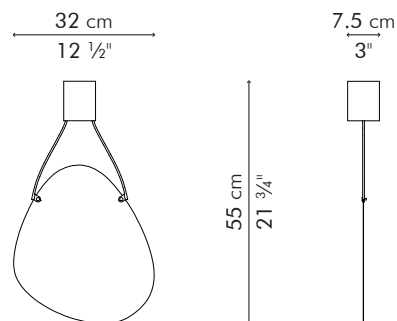

HANGING LAMP, large

INDOOR

1 kg / 2 lbs

2.5 kg / 6 lb

0.028 m³

Surface mounted pre-wired lamp
GU10
110V - 230V

INDOOR copper, powder-coated steel

LHSH-CP-1327

Copper

HANGING LAMP, medium

INDOOR

1 kg / 2 lbs

2 kg / 4 lbs

0.024 m³

Surface mounted pre-wired lamp
GU10
110V - 230V

INDOOR copper, powder-coated steel