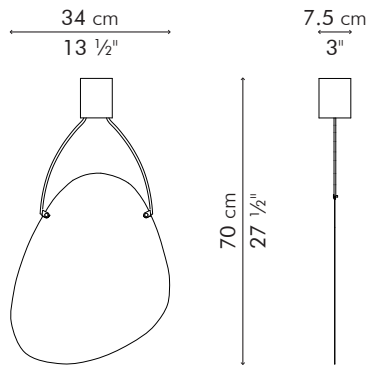

HANGING LAMP, large

INDOOR

1 kg / 2 lbs

2.5 kg / 6 lb

0.028 m³

Surface mounted pre-wired lamp
GU10
110V - 230V

INDOOR copper, powder-coated steel

LHSH-CP-1327

Copper

HANGING LAMP, medium

INDOOR

1 kg / 2 lbs

2 kg / 4 lbs

0.024 m³

Surface mounted pre-wired lamp
GU10
110V - 230V

INDOOR copper, powder-coated steel