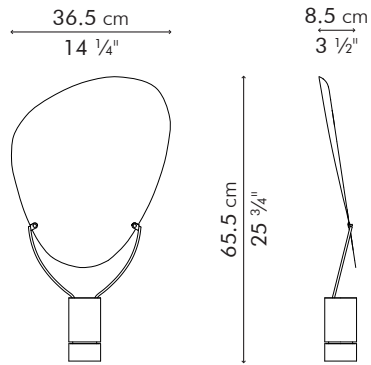

HANGING LAMP, large

INDOOR

1 kg / 2 lbs

2.5 kg / 6 lb

0.028 m³

Surface mounted pre-wired lamp
GU10
110V - 230V

INDOOR copper, powder-coated steel

LHSH-CP-1327

Copper

HANGING LAMP, medium

INDOOR

1 kg / 2 lbs

2 kg / 4 lbs

0.024 m³

Surface mounted pre-wired lamp
GU10
110V - 230V

INDOOR copper, powder-coated steel

LHSH-CP-1221

Copper

TABLE LAMP, large

INDOOR

2 kg / 4 lbs

3.5 kg / 7 lbs

0.029 m³

Portable pre-wired lamp
GU10
110V - 230V