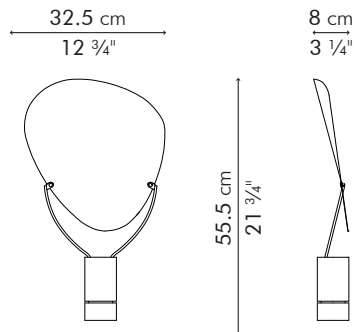

TABLE LAMP, medium

INDOOR

2 kg / 4 lbs

3 kg / 7 lbs

0.029 m³

Portable pre-wired lamp
GU10
110V - 230V

INDOOR copper, powder-coated steel

LTSH-CP-1221

Copper