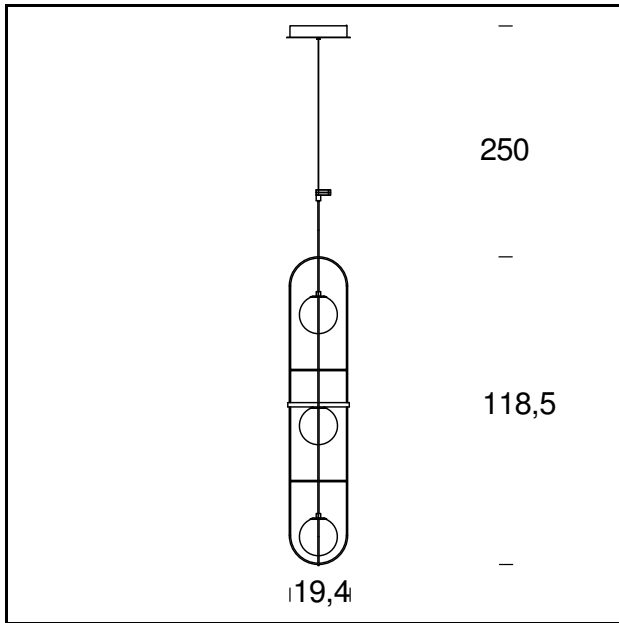

MODEL NAME: Setareh

CODE: 4405..

DIMENSIONS: Ø 19,4 x 19,4 x 118,5 + 250 cm

MATERIALS: Metal, glass

COLORS

● Black Chrome

● Gold

BULB: 3x6W (2700K, CRI>80, Lumen 2500)

DIMMER: Dimmable with light dimmer, not supplied

CERTIFICATIONS AND SYMBOLS:

CE IP20