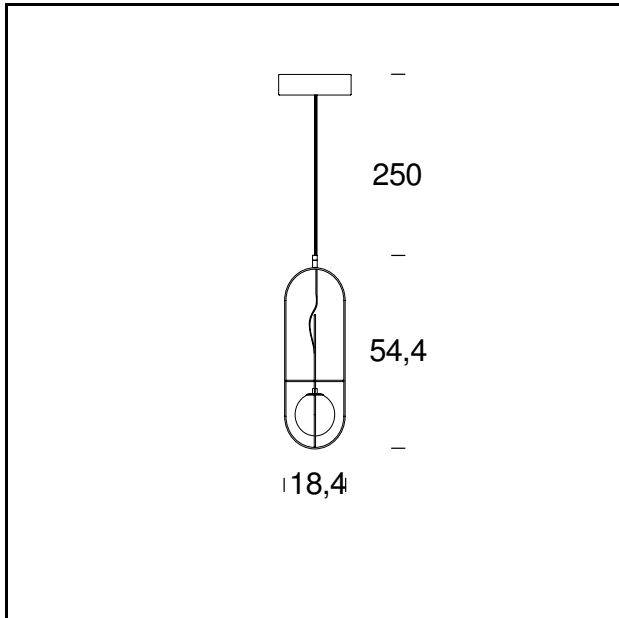

MODEL NAME: Setareh

CODE: 4380..

DIMENSIONS: Ø 18,4 x 19,4 x 54,4 cm + 250

MATERIALS: Glass, metal

COLORS

● Black Chrome

● Gold

BULB: 12W (2700K, CRI>80, Lumen 1550)

DIMMER: Dimmable with light dimmer, not supplied

CERTIFICATIONS AND SYMBOLS:

CE IP20

MODEL NAME: Setareh

CODE: 4381..

DIMENSIONS: Ø 18,4 x 19,4 x 54,4 cm + 250

MATERIALS: Glass, metal

COLORS

DIMENSIONS: Ø 18,4 x 19,4 x 54,4 cm + 250

MATERIALS: Metal, glass

COLORS

● Black Chrome

● Gold

BULB: 2x8W (2700K, CRI>80, Lumen 2200)

DIMMER: Dimmable with light dimmer, not supplied

CERTIFICATIONS AND SYMBOLS:

CODE: 4380/1..

DIMENSIONS: Ø 23,9 x 24,9 x 69,9 cm + 250

MATERIALS: Glass, metal

COLORS

● Black Chrome

● Gold

BULB: 17W (2700K, CRI>80, Lumen 2100)

DIMMER: Dimmable with light dimmer, not supplied