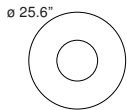

DIMENSIONS: Ø 18,4 x 19,4 x 54,4 cm + 250

MATERIALS: Metal, glass

COLORS

● Black Chrome

● Gold

BULB: 2x8W (2700K, CRI>80, Lumen 2200)

DIMMER: Dimmable with light dimmer, not supplied

CERTIFICATIONS AND SYMBOLS:

CODE: 4380/1..

DIMENSIONS: Ø 23,9 x 24,9 x 69,9 cm + 250

MATERIALS: Glass, metal

COLORS

● Black Chrome

● Gold

BULB: 17W (2700K, CRI>80, Lumen 2100)

DIMMER: Dimmable with light dimmer, not supplied

CERTIFICATIONS AND SYMBOLS:

CE IP20

MODEL NAME: Setareh

CODE: 4381/1..

DIMENSIONS: Ø 23,9 x 24,9 x 69,9 cm + 250

MATERIALS: Metal, glass

COLORS

● Black Chrome

ACCESSORIES

METAL DISK CODE - D4381/0

metal disk ø 17.7" black or white for model 4381..

METAL DISK CODE - D4381..

metal disk Ø 25.6" black or white for model 4381.. or 4382..

METAL DISK CODE - D4381/1..

metal disk Ø 25.6" black or white for model 4381/1..