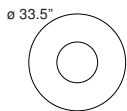

DIMENSIONS: Ø 18,4 x 19,4 x 54,4 cm + 250

MATERIALS: Metal, glass

COLORS

● Black Chrome

● Gold

BULB: 2x8W (2700K, CRI>80, Lumen 2200)

DIMMER: Dimmable with light dimmer, not supplied

CERTIFICATIONS AND SYMBOLS:

CODE: 4380/1..

DIMENSIONS: Ø 23,9 x 24,9 x 69,9 cm + 250

MATERIALS: Glass, metal

COLORS

● Black Chrome

● Gold

BULB: 17W (2700K, CRI>80, Lumen 2100)

DIMMER: Dimmable with light dimmer, not supplied

CERTIFICATIONS AND SYMBOLS:

CE IP20

MODEL NAME: Setareh

CODE: 4381/1..

DIMENSIONS: Ø 23,9 x 24,9 x 69,9 cm + 250

MATERIALS: Metal, glass

COLORS

● Black Chrome

ACCESSORIES

METAL DISK CODE - D4381/0

metal disk ø 17.7" black or white for model 4381..

METAL DISK CODE - D4381..

metal disk Ø 25.6" black or white for model 4381.. or 4382..

METAL DISK CODE - D4381/1..

metal disk Ø 25.6" black or white for model 4381/1..