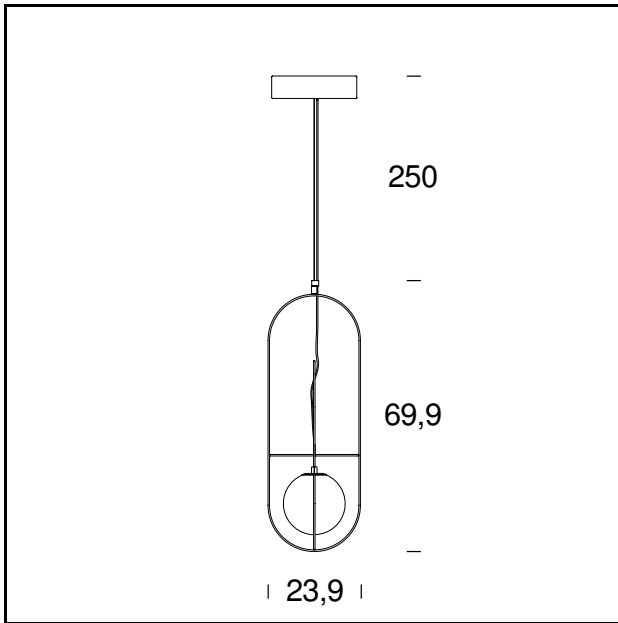

DIMENSIONS: Ø 18,4 x 19,4 x 54,4 cm + 250

MATERIALS: Metal, glass

COLORS

● Black Chrome

● Gold

BULB: 2x8W (2700K, CRI>80, Lumen 2200)

DIMMER: Dimmable with light dimmer, not supplied

CERTIFICATIONS AND SYMBOLS:

CE IP20

MODEL NAME: Setareh

CODE: 4404..

DIMENSIONS: Ø 19,4 x 19,4 x 83,4 + 250 cm

MATERIALS: Metal, glass

COLORS

● Black Chrome

● Gold

CODE: 4380/1..

DIMENSIONS: Ø 23,9 x 24,9 x 69,9 cm + 250

MATERIALS: Glass, metal

COLORS

● Black Chrome

● Gold

BULB: 17W (2700K, CRI>80, Lumen 2100)

DIMMER: Dimmable with light dimmer, not supplied

CERTIFICATIONS AND SYMBOLS:

CE IP20

MODEL NAME: Setareh

CODE: 4381/1..

DIMENSIONS: Ø 23,9 x 24,9 x 69,9 cm + 250

MATERIALS: Metal, glass

COLORS

● Black Chrome