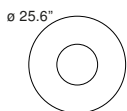

DIMENSIONS: Ø 18,4 x 19,4 x 54,4 cm + 250

MATERIALS: Metal, glass

COLORS

● Black Chrome

● Gold

BULB: 2x8W (2700K, CRI>80, Lumen 2200)

DIMMER: Dimmable with light dimmer, not supplied

CERTIFICATIONS AND SYMBOLS:

CODE: 4380/1..

DIMENSIONS: Ø 23,9 x 24,9 x 69,9 cm + 250

MATERIALS: Glass, metal

COLORS

● Black Chrome

● Gold

BULB: 17W (2700K, CRI>80, Lumen 2100)

DIMMER: Dimmable with light dimmer, not supplied

CERTIFICATIONS AND SYMBOLS:

CE IP20

MODEL NAME: Setareh

CODE: 4381/1..

DIMENSIONS: Ø 23,9 x 24,9 x 69,9 cm + 250

MATERIALS: Metal, glass

COLORS

● Black Chrome

METAL DISK CODE - D4381/2..

metal disk Ø 33.5" black or white for model 4381/1..

METAL DISK CODE - D4381/3..

metal disk Ø 39.4" black or white for model 4381/1..

GLASS DIFFUSER CODE - V4381/0..

glass diffuser Ø 17.7" black or white for model 4381..