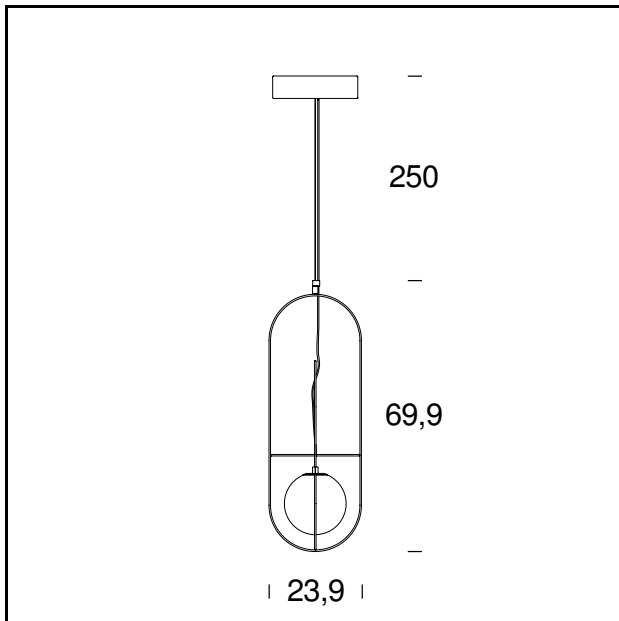

MODEL NAME: Setareh

CODE: 4380/1..

DIMENSIONS: Ø 23,9 x 24,9 x 69,9 cm + 250

MATERIALS: Glass, metal

COLORS

● Black Chrome

● Gold

BULB: 17W (2700K, CRI>80, Lumen 2100)

DIMMER: Dimmable with light dimmer, not supplied

CERTIFICATIONS AND SYMBOLS:

CE IP20