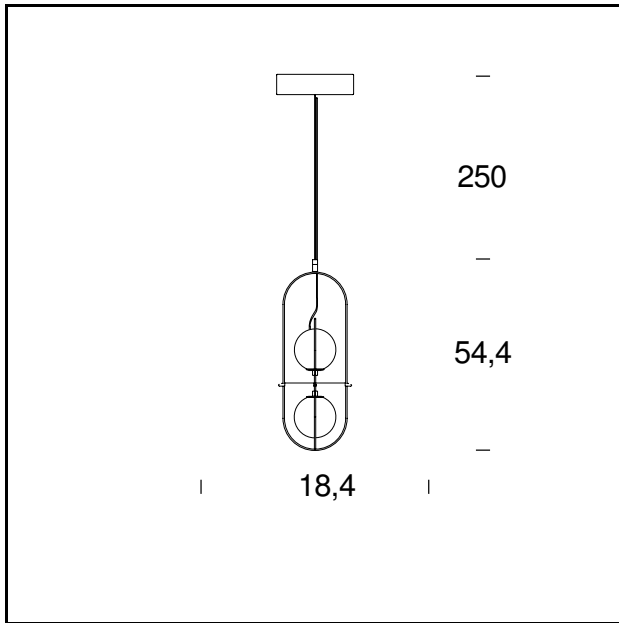

MODEL NAME: Setareh 2

CODE: 4382..

DIMENSIONS: Ø 18,4 x 19,4 x 54,4 cm + 250

MATERIALS: Metal, glass

COLORS

● Black Chrome

● Gold

BULB: 2x8W (2700K, CRI>80, Lumen 2200)

DIMMER: Dimmable with light dimmer, not supplied

CERTIFICATIONS AND SYMBOLS:

CE IP20