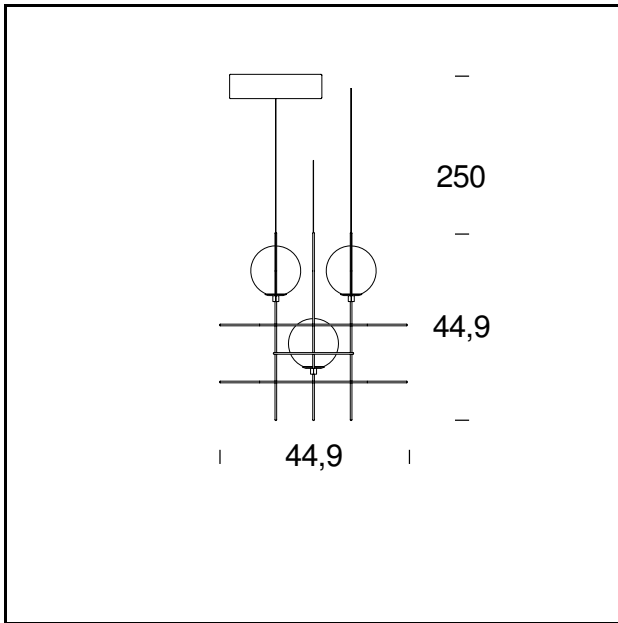

MODEL NAME: Setareh 4

CODE: 4383..

DIMENSIONS: Ø 44,9 x 44,9 cm + 250

MATERIALS: Metal, glass

COLORS

● Black Chrome

● Gold

BULB: 3x6W (2700K, CRI>80, Lumen 2500)

DIMMER: Dimmable with light dimmer, not supplied

CERTIFICATIONS AND SYMBOLS:

CE IP20

ACCESSORIES

METAL DISK CODE - D4381/0

metal disk ø 17.7" black or white for model 4381..