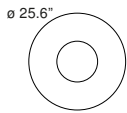

METAL DISK CODE - D4381..

metal disk Ø 25.6" black or white for model 4381.. or 4382..