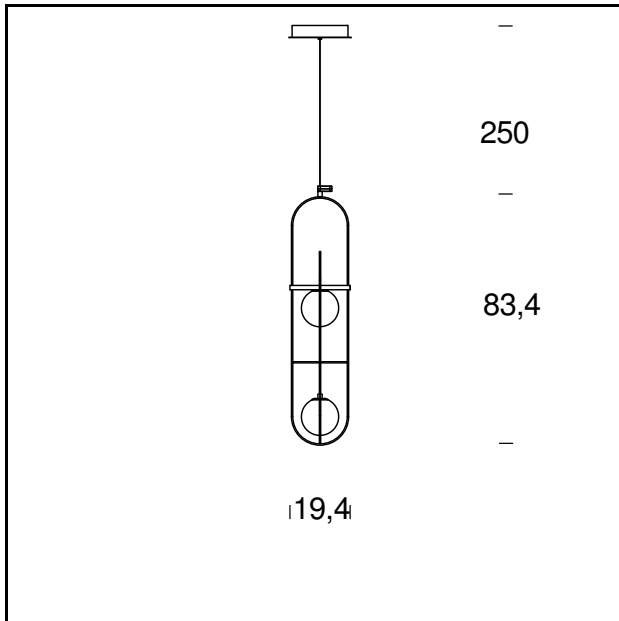

MODEL NAME: Setareh

CODE: 4380..

DIMENSIONS: Ø 18,4 x 19,4 x 54,4 cm + 250

MATERIALS: Glass, metal

COLORS

● Black Chrome

● Gold

BULB: 12W (2700K, CRI>80, Lumen 1550)

DIMENSIONS: Ø 18,4 x 19,4 x 54,4 cm + 250

MATERIALS: Metal, glass

COLORS

● Black Chrome

● Gold

BULB: 2x8W (2700K, CRI>80, Lumen 2200)

DIMMER: Dimmable with light dimmer, not supplied

CERTIFICATIONS AND SYMBOLS:

CE IP20

MODEL NAME: Setareh

CODE: 4404..

DIMENSIONS: Ø 19,4 x 19,4 x 83,4 + 250 cm

MATERIALS: Metal, glass

COLORS

● Black Chrome

● Gold

CODE: 4380/1..

DIMENSIONS: Ø 23,9 x 24,9 x 69,9 cm + 250

MATERIALS: Glass, metal

COLORS

● Black Chrome

● Gold

BULB: 17W (2700K, CRI>80, Lumen 2100)

DIMMER: Dimmable with light dimmer, not supplied