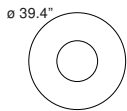

METAL DISK CODE - D4381/3..

metal disk Ø 39.4" black or white for model 4381/1..