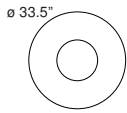

GLASS DIFFUSER CODE - V4381/2..

glass diffuser ø 33.5" black or white for model 4381/1..

Subject to technical modifications and modifications to content