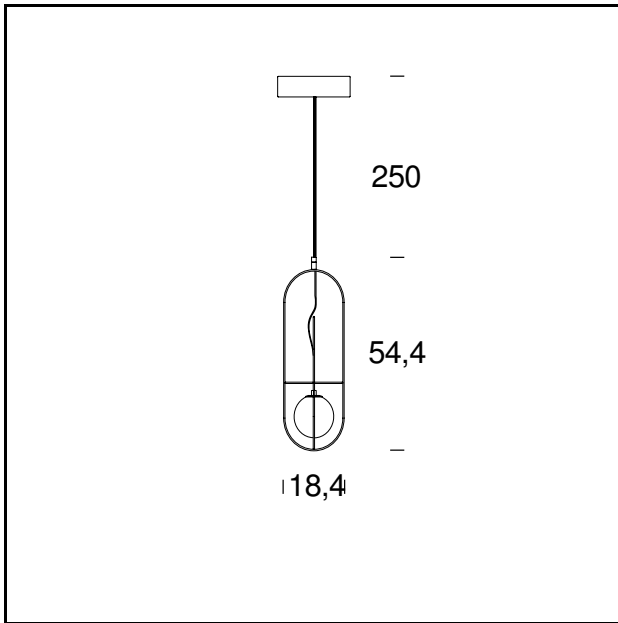

MODEL NAME: Setareh

CODE: 4380..

DIMENSIONS: Ø 18,4 x 19,4 x 54,4 cm + 250

MATERIALS: Glass, metal

COLORS

● Black Chrome

● Gold

BULB: 12W (2700K, CRI>80, Lumen 1550)

DIMMER: Dimmable with light dimmer, not supplied

CERTIFICATIONS AND SYMBOLS:

CE IP20

MODEL NAME: Setareh

CODE: 4381..

DIMENSIONS: Ø 18,4 x 19,4 x 54,4 cm + 250

MATERIALS: Glass, metal

COLORS

DIMENSIONS: Ø 18,4 x 19,4 x 54,4 cm + 250

MATERIALS: Metal, glass

COLORS

● Black Chrome

● Gold

BULB: 2x8W (2700K, CRI>80, Lumen 2200)

DIMMER: Dimmable with light dimmer, not supplied

CERTIFICATIONS AND SYMBOLS:

CODE: 4380/1..

DIMENSIONS: Ø 23,9 x 24,9 x 69,9 cm + 250

MATERIALS: Glass, metal

COLORS

● Black Chrome

● Gold

BULB: 17W (2700K, CRI>80, Lumen 2100)

DIMMER: Dimmable with light dimmer, not supplied