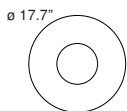

GLASS DIFFUSER CODE - V4381/0..

glass diffuser Ø 17.7" black or white for model 4381..