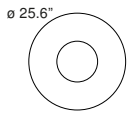

GLASS DIFFUSER CODE - V4381/1..

glass diffuser ø 25.6" black or white for model 4381/1..