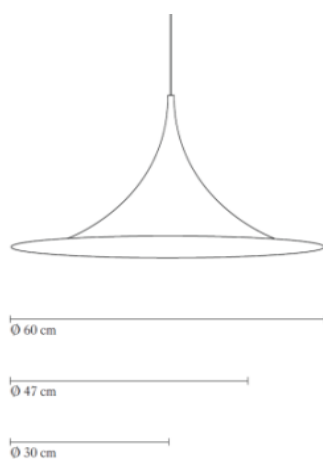

ACCESSORIES

SILVER CROWN REFLECTOR BULB / HALF MIRROR BULB:

Item no.: 004-99012 40W, E14 base - box of 10 pcs.

FACTS

MEASUREMENT - L X W X H MM

- Lamp canopy height: 2,2 inches
- Lamp canopy diameter: 4,5 inches
- Shade height: 5,9 inches
- Shade diameter: dia. 11,8 inches
- Cable length, exposed: APP. 86,6 inches
- Cable length, total: APP. 98,4 inches

WEIGHT ITEM - LAMP INCL. WIRE AND CANOPY
1,5 lb

PACKAGING TYPE

Cardboard box

PACKAGING MEASUREMENT - L X W X H inches

L:13 X W:13 X H:7,9 inches

WEIGHT PACKAGING - MATERIAL TYPE (recycleable)

- Delivery note: 0,2 oz
- PE-LD PolyEthylen, bottom and top: 1,5 oz
- Socket protection: 0,4 oz
- Brown paper post (2 pcs. Triangles and canopy box): 7,3 oz
- PE polybag: 2,2 oz
- Cardboard, outer white box w/5ply Corrugated: 2,1 lb
- Screws: 0,25 oz

WEIGHT PACKAGING - TOTAL

2,8 lb

NUMBER OF PARCELS

1 pcs.