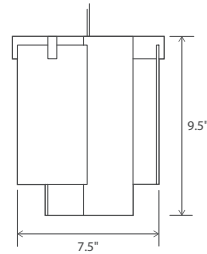

Nick Sheridan
Designer

Salix accent pendant

Dimensions: 7.5" x 7.5", 9.0"
Materials: solid wood, polymer, aluminum
Product weight: 3 lb
Light source: integrated LED
Light output: 345 Lumens (source)
Light color: 2700 K or 3500 K
Color accuracy: 90+ CRI
Power usage: 3.2 W
Dimmable (see driver below)

Brushed aluminum (CM-006) low-profile square canopy with white braided cord included
Canopy dimensions: 4.5" x 4.5", 0.38"
Must use included external LED driver (2.25" x 1.5" x 1")
Accent pendants can be clustered by using multi-point round canopy or multi-point linear canopy
See website for more canopy information
6'-0" drop length, field adjustable
Suitable for a sloped ceiling
Wood grain will vary
Specifications subject to change