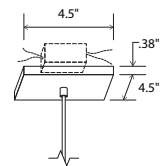

Nick Sheridan
Designer

Salix accent pendant

Dimensions: 7.5" x 7.5", 9.0"
Materials: solid wood, polymer, aluminum
Product weight: 3 lb
Light source: integrated LED
Light output: 345 Lumens (source)
Light color: 2700 K or 3500 K
Color accuracy: 90+ CRI
Power usage: 3.2 W
Dimmable (see driver below)

Brushed aluminum (CM-006) low-profile square canopy with white braided cord included
Canopy dimensions: 4.5" x 4.5", 0.38"
Must use included external LED driver (2.25" x 1.5" x 1")
Accent pendants can be clustered by using multi-point round canopy or multi-point linear canopy
See website for more canopy information
6'-0" drop length, field adjustable
Suitable for a sloped ceiling
Wood grain will vary
Specifications subject to change