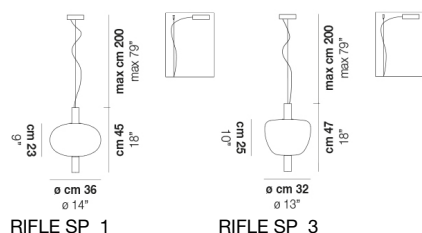

RIFLESSO SP 2

TECHNICAL DATA:

LED 2700K DIM2	1x12,5W 35 V
LED 2700K DIM3	1x12,5W 35 V
LED 3000K DIM2	1x12,5W 35 V
LED 3000K DIM3	1x12,5W 35 V

CERTIFICATIONS:

Led 2700 K 12,5 W 35 V 1500 lm DIM2 Phase Cut
 Led 2700 K 12,5 W 35 V 1500 lm DIM3 0-10V, Push
 Led 3000 K 12,5 W 35 V 1500 lm DIM2 Phase Cut
 Led 3000 K 12,5 W 35 V 1500 lm DIM3 0-10V, Push

VOLUME Mc 0,1
 GROSS WEIGHT Kg 0
 NET WEIGHT Kg 0

[download](#)

SHADE FINISHING

CRTR FUTR

FRAME FINISHING

BKS RAV

OTHER VERSION AVAILABLE

Click on the version to go to the web version of the product