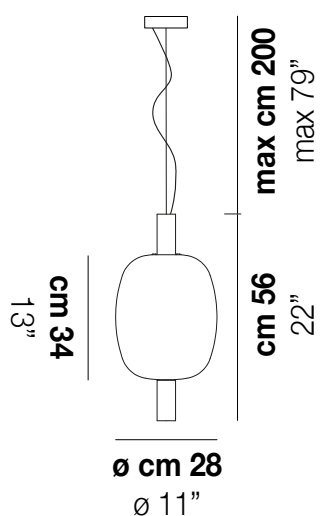

RIFLESSO SP 2

TECHNICAL DATA:

LED 2700K DIM2	1x12,5W 35 V
LED 2700K DIM3	1x12,5W 35 V
LED 3000K DIM2	1x12,5W 35 V
LED 3000K DIM3	1x12,5W 35 V

CERTIFICATIONS:

Led 2700 K 12,5 W 35 V 1500 lm DIM2 Phase Cut
 Led 2700 K 12,5 W 35 V 1500 lm DIM3 0-10V, Push
 Led 3000 K 12,5 W 35 V 1500 lm DIM2 Phase Cut
 Led 3000 K 12,5 W 35 V 1500 lm DIM3 0-10V, Push

VOLUME Mc 0,1
 GROSS WEIGHT Kg 0
 NET WEIGHT Kg 0

[download](#)

SHADE FINISHING

CRTR FUTR

FRAME FINISHING

BKS RAV

OTHER VERSION AVAILABLE

Click on the version to go to the web version of the product