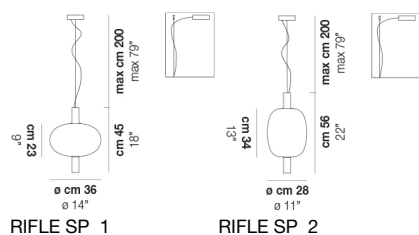

OTHER VERSION AVAILABLE

Click on the version to go to the web version of the product

RIFLESSO SP 1

RIFLESSO SP 2