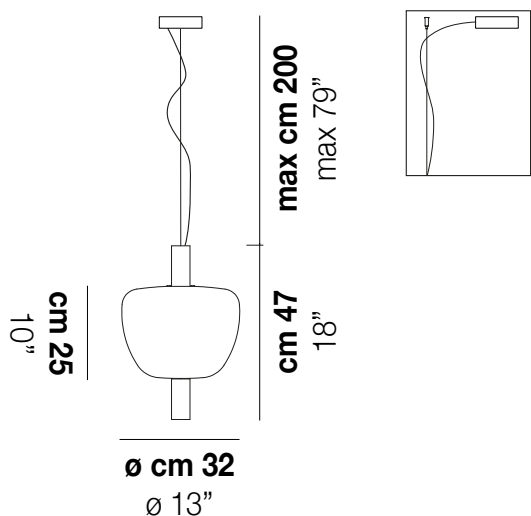

## RIFLESSO SP 3

### TECHNICAL DATA:

LED 2700K DIM2	1x12,5W	35 V
LED 2700K DIM3	1x12,5W	35 V
LED 3000K DIM2	1x12,5W	35 V
LED 3000K DIM3	1x12,5W	35 V

### CERTIFICATIONS:

Led 2700 K 12,5 W 35 V 1500 lm DIM2 Phase Cut  
 Led 2700 K 12,5 W 35 V 1500 lm DIM3 0-10V, Push  
 Led 3000 K 12,5 W 35 V 1500 lm DIM2 Phase Cut  
 Led 3000 K 12,5 W 35 V 1500 lm DIM3 0-10V, Push

VOLUME	Mc 0
GROSS WEIGHT	Kg 10
NET WEIGHT	Kg 7

[download](#)