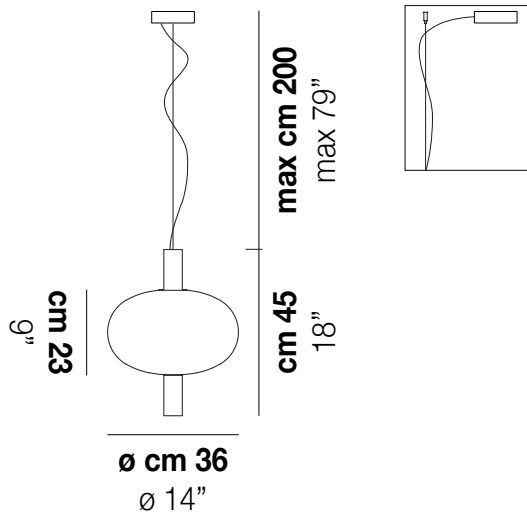

RIFLESSO SP 1

TECHNICAL DATA:

LED 2700K DIM2	1x12,5W 35 V
LED 2700K DIM3	1x12,5W 35 V
LED 3000K DIM2	1x12,5W 35 V
LED 3000K DIM3	1x12,5W 35 V

CERTIFICATIONS:

Led 2700 K 12,5 W 35 V 1500 lm DIM2 Phase Cut
 Led 2700 K 12,5 W 35 V 1500 lm DIM3 0-10V, Push
 Led 3000 K 12,5 W 35 V 1500 lm DIM2 Phase Cut
 Led 3000 K 12,5 W 35 V 1500 lm DIM3 0-10V, Push

VOLUME	Mc 0
GROSS WEIGHT	Kg 10
NET WEIGHT	Kg 7

[download](#)

SHADE FINISHING

AMTR

CRTR

FRAME FINISHING

BKS

RAV