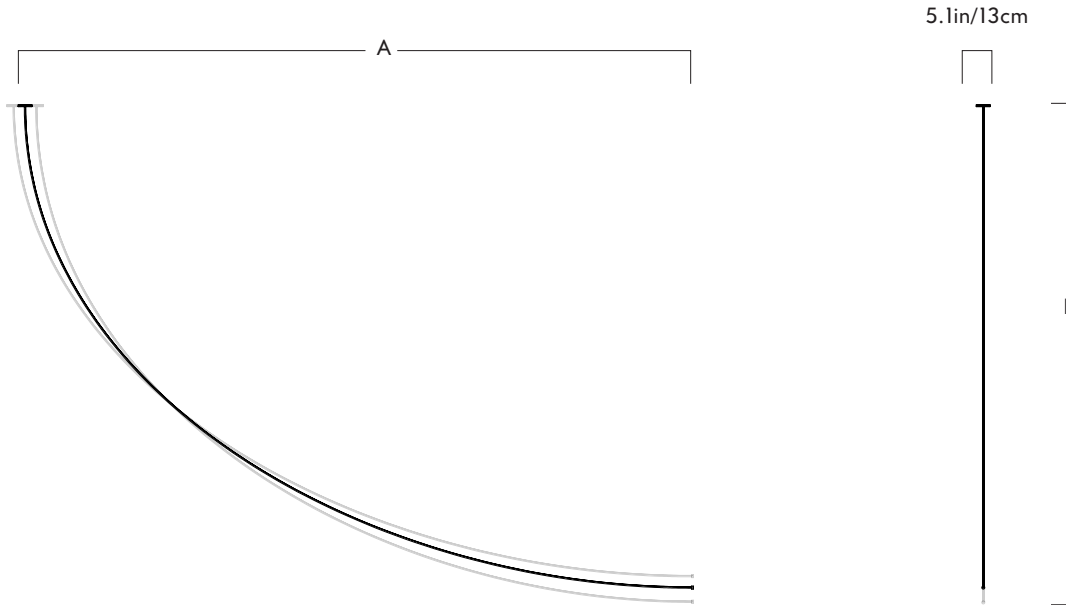

Pole

05 - Surface to Surface - 7 Sections - 120V

Series

Pole

Materials
Aluminum, stainless steel, silicone

120V Illumination
Integrated LED
Wattage: 18 Watts
Lumens: 700 Lumens
Color Temperature: 2700K, 90CRI
LED Lifetime: 70,000 Hours
Dimming: TRIAC, Electronic Low Voltage (ELV), 0-10V

Product
05 - Surface to Surface - 7 Sections - 120V

Metal Finishes
Black

Dimensions	A	B
Min.	170in / 432cm	119in / 302cm
Prefered	191in / 485cm	110in / 279cm
Max.	212in / 538cm	101in / 256cm

Large Mount
L 5.1in/13cm x W 5.1in/13cm x
H 0.4in/10cm cylindrical plate in
matching metal finish

Small Mount
L 1.8in/45cm x W 1.8in/45cm x
H 0.3in/7cm cylindrical plate in
matching metal finish

Weight
6.8lb/3.1kg

Certifications
UL, cUL (120V)