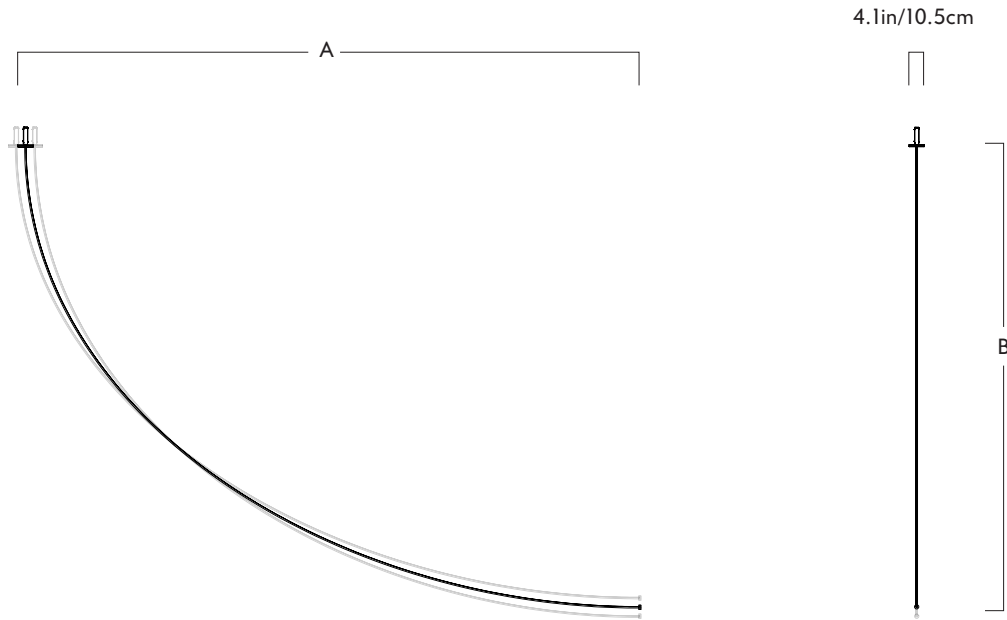

Pole

05 - Surface to Surface - 6 Sections - 240V

Series
Pole

Materials
Aluminum, stainless steel, silicone

240V Illumination
Integrated LED
Wattage: 15 Watts
Lumens: 600 Lumens
Color Temperature: 2700K, 90CRI
LED Lifetime: 70,000 Hours
Dimming: Electronic Low Voltage (ELV), 0-10V

Product
05 - Surface to Surface - 6 Sections - 240V

Metal Finishes
Black

<u>Dimensions</u>	A	B
Min.	140in / 356cm	103in / 262cm
Prefered	157in / 399cm	97in / 246cm
Max.	175in / 445cm	91in / 231cm

Large Mount
L 4.1in/10.5cm x W 4.1in/10.5cm x
H 0.4in/10cm cylindrical plate in
matching metal finish.

Small Mount
L 1.8in/45cm x W 1.8in/45cm x
H 0.3in/7cm cylindrical plate in
matching metal finish

Weight
8.1lb/3.7kg

Driver Box (240V Only)
240V version includes box to house
drivers. Dimensions are L 1.2in/3cm x W
2.9in/7.5cm x H 4.5in/11.5cm

Certification
CE (240V)