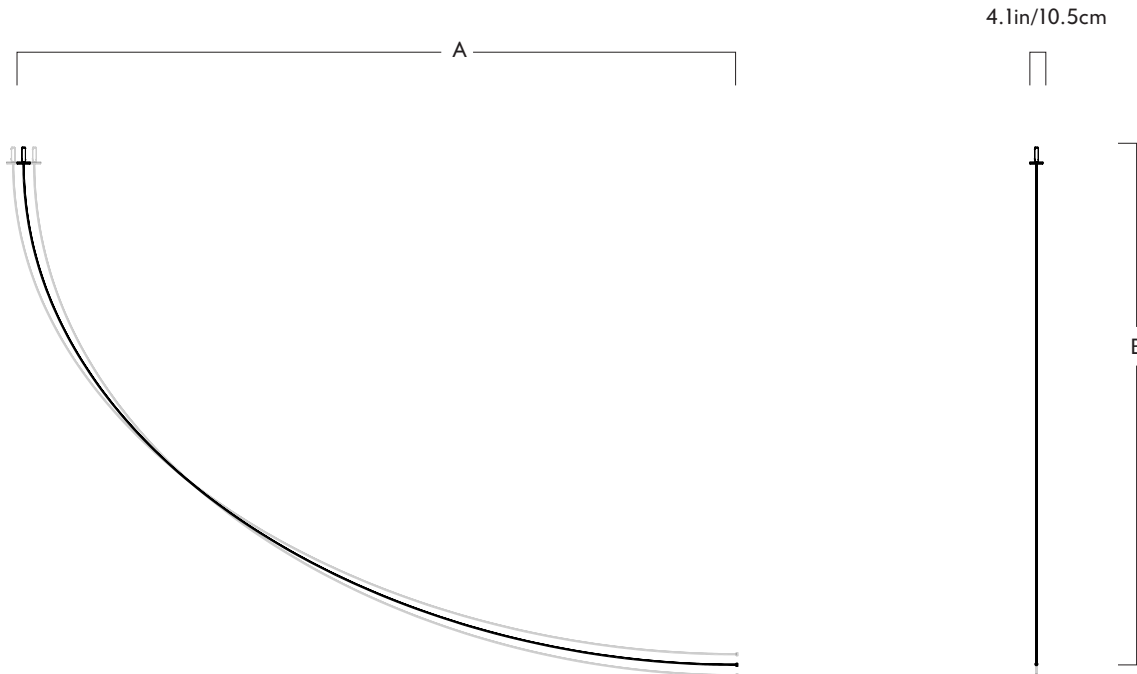

Pole

05 - Surface to Surface - 8 Sections - 240V

Series
Pole

Product
05 - Surface to Surface - 8 Sections - 240V

Dimensions

	A	B
Min.	195in / 495cm	134in / 340cm
Preferred	222in / 564cm	123in / 312cm
Max.	250in / 635cm	112in / 184cm

Weight
9.3lb/4.2kg

Materials
Aluminum, stainless steel, silicone

Metal Finishes
Black

Large Mount
L 4.1in/10.5cm x W 4.1in/10.5cm x
H 0.4in/10cm cylindrical plate in
matching metal finish.

Small Mount
L 1.8in/45cm x W 1.8in/45cm x
H 0.3in/7cm cylindrical plate in
matching metal finish

Driver Box (240V Only)
240V version includes box to house
drivers. Dimensions are L 1.2in/3cm x W
2.9in/7.5cm x H 4.5in/11.5cm

Certification
CE (240V)

240V Illumination
Integrated LED
Wattage: 20 Watts
Lumens: 800 Lumens
Color Temperature: 2700K, 90CRI
LED Lifetime: 70,000 Hours
Dimming: Electronic Low Voltage (ELV),
0-10V