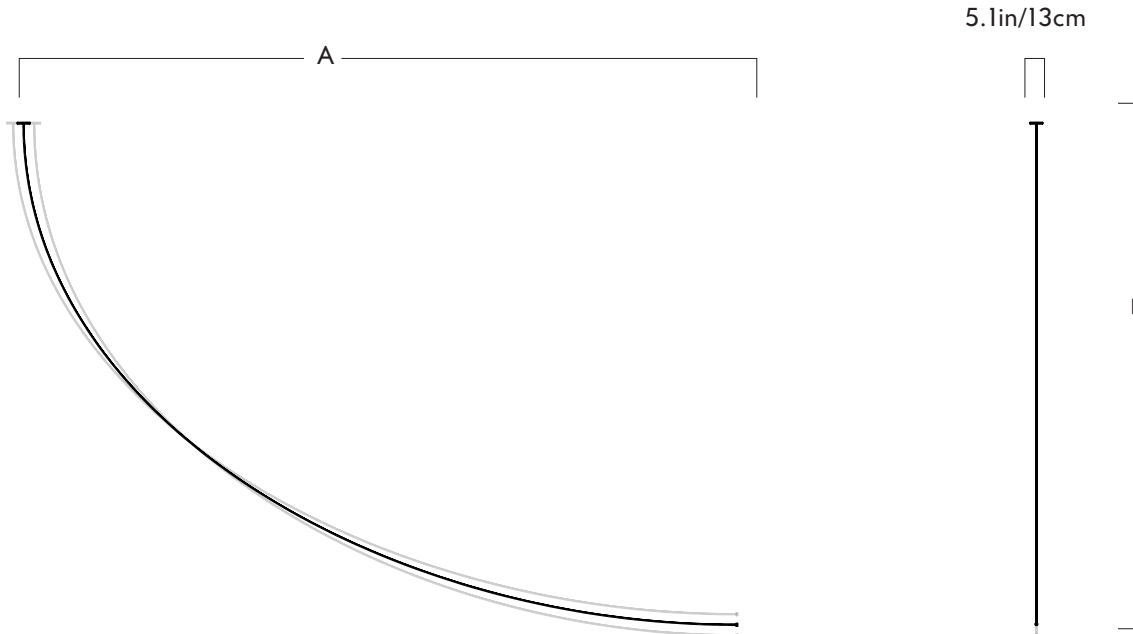

Pole

05 - Surface to Surface - 8 Sections - 120V

Series
Pole

Materials
Aluminum, stainless steel, silicone

120V Illumination
Integrated LED
Wattage: 20 Watts
Lumens: 800 Lumens
Color Temperature: 2700K, 90CRI
LED Lifetime: 70,000 Hours
Dimming: TRIAC, Electronic Low Voltage (ELV), 0-10V

Product
05 - Surface to Surface - 8 Sections - 120V

Metal Finishes
Black

<u>Dimensions</u>	A	B
Min.	195in / 495cm	134in / 340cm
Preferred	222in / 564cm	123in / 312cm
Max.	250in / 635cm	112in / 184cm

Large Mount
L 5.1in/13cm x W 5.1in/13cm x
H 0.4in/10cm cylindrical plate in
matching metal finish

Weight
7.4lb/3.4kg

Small Mount
L 1.8in/45cm x W 1.8in/45cm x
H 0.3in/7cm cylindrical plate in
matching metal finish

Certifications
UL, cUL (120V)