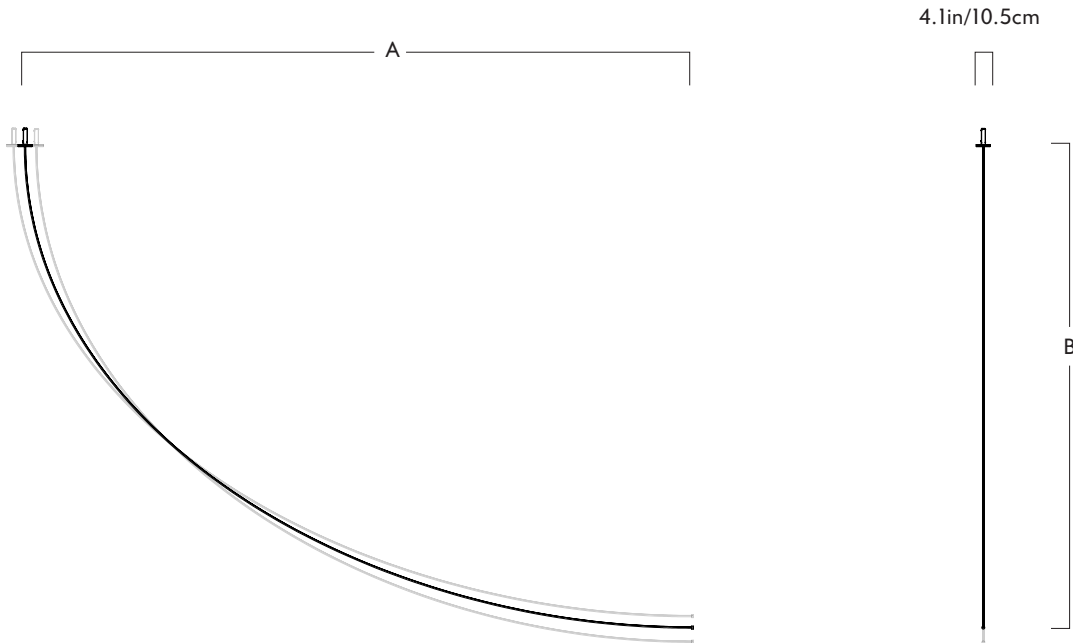

Pole

05 - Surface to Surface - 7 Sections - 240V

Series

Pole

Materials
Aluminum, stainless steel, silicone

240V Illumination
Integrated LED
Wattage: 18 Watts
Lumens: 700 Lumens
Color Temperature: 2700K, 90CRI
LED Lifetime: 70,000 Hours
Dimming: Electronic Low Voltage (ELV), 0-10V

Product
05 - Surface to Surface - 7 Sections - 240V

Metal Finishes
Black

Dimensions	A	B
Min.	170in / 432cm	119in / 302cm
Preferred	191in / 485cm	110in / 279cm
Max.	212in / 538cm	101in / 256cm

Large Mount
L 4.1in/10.5cm x W 4.1in/10.5cm x
H 0.4in/10cm cylindrical plate in
matching metal finish.

Weight
8.7lb/3.9kg

Small Mount
L 1.8in/45cm x W 1.8in/45cm x
H 0.3in/7cm cylindrical plate in
matching metal finish

Driver Box (240V Only)
240V version includes box to house
drivers. Dimensions are L 1.2in/3cm x W
2.9in/7.5cm x H 4.5in/11.5cm

Certification
CE (240V)