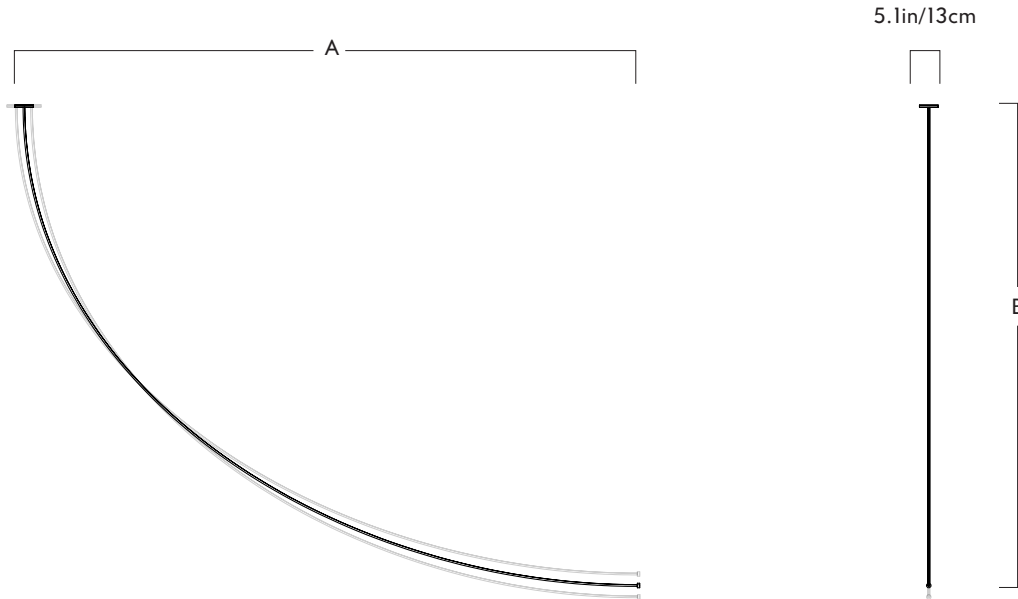

Pole

05 - Surface to Surface - 5 Sections - 120V

Series
Pole

Materials
Aluminum, stainless steel, silicone

120V Illumination
Integrated LED
Wattage: 13 Watts
Lumens: 500 Lumens
Color Temperature: 2700K, 90CRI
LED Lifetime: 70,000 Hours
Dimming: TRIAC, Electronic Low Voltage (ELV), 0-10V

Product
05 - Surface to Surface - 5 Sections - 120V

Metal Finishes
Black

<u>Dimensions</u>	A	B
Min.	115in / 292cm	86in / 218cm
Preferred	125in / 317cm	82in / 208cm
Max.	136in / 345cm	79in / 201cm

Large Mount
L 5.1in/13cm x W 5.1in/13cm x
H 0.4in/10cm cylindrical plate in
matching metal finish

Weight
5.6lb/2.5kg

Small Mount
L 1.8in/45cm x W 1.8in/45cm x
H 0.3in/7cm cylindrical plate in
matching metal finish

Certifications
UL, cUL (120V)