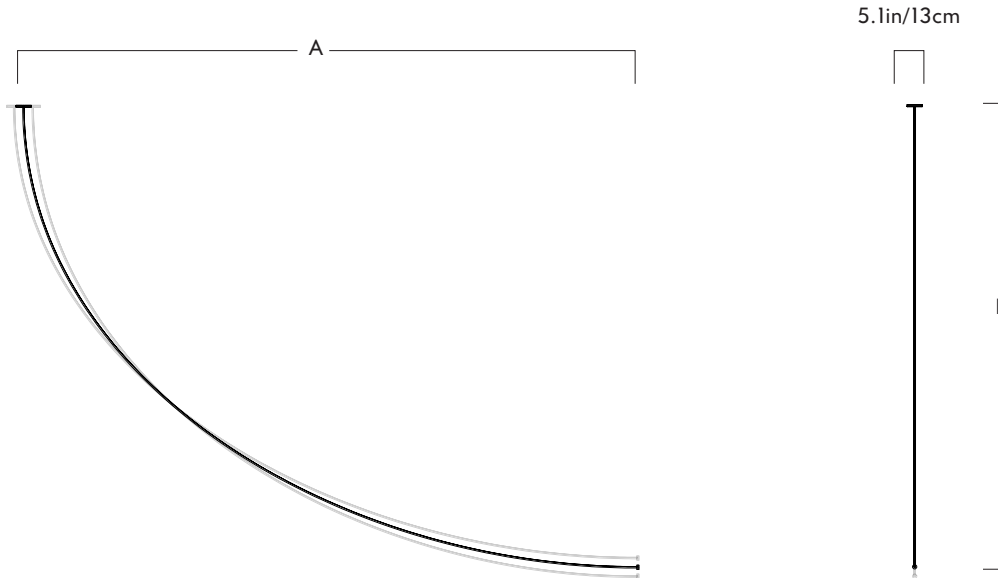

Pole

05 - Surface to Surface - 6 Sections - 120V

Series
Pole

Materials
Aluminum, stainless steel, silicone

120V Illumination
Integrated LED
Wattage: 15 Watts
Lumens: 600 Lumens
Color Temperature: 2700K, 90CRI
LED Lifetime: 70,000 Hours
Dimming: TRIAC, Electronic Low Voltage (ELV), 0-10V

Product
05 - Surface to Surface - 6 Sections - 120V

Metal Finishes
Black

<u>Dimensions</u>	A	B
Min.	140in / 356cm	103in / 262cm
Prefered	157in / 399cm	97in / 246cm
Max.	175in / 445cm	91in / 231cm

Large Mount
L 5.1in/13cm x W 5.1in/13cm x
H 0.4in/10cm cylindrical plate in
matching metal finish

Weight
6.2lb/2.8kg

Small Mount
L 1.8in/45cm x W 1.8in/45cm x
H 0.3in/7cm cylindrical plate in
matching metal finish

Certifications
UL, cUL (120V)