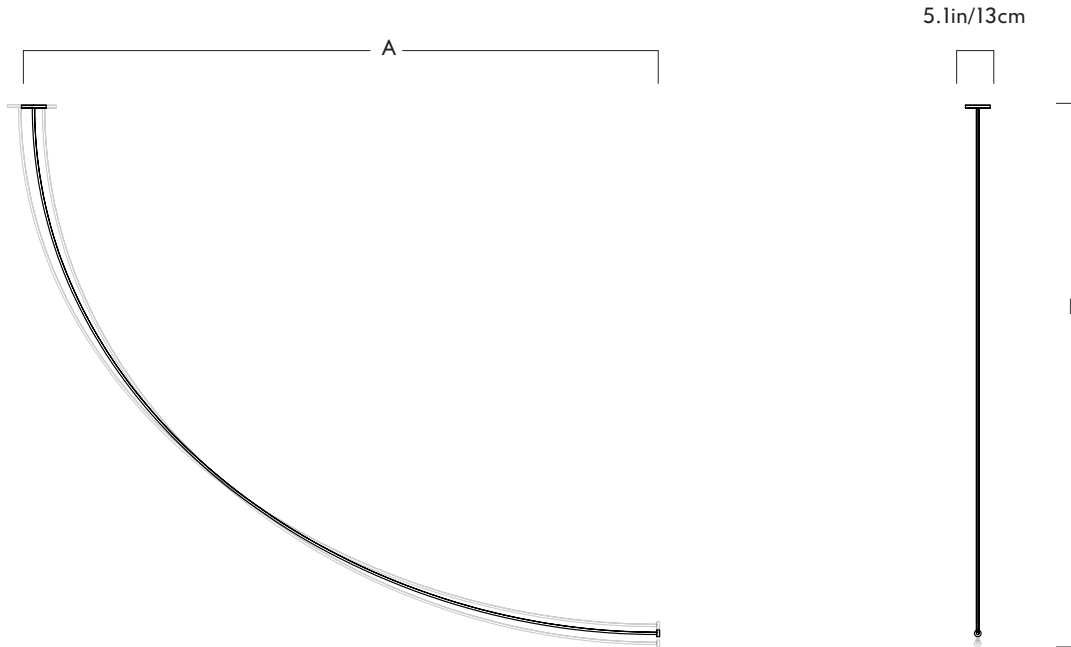

Pole

05 - Surface to Surface - 4 Sections - 120V

Series

Pole

Product
05 - Surface to Surface - 4 Sections - 120V

Dimensions	A	B
Min.	92in / 234cm	69in / 175cm
Preferred	97in / 246cm	67in / 170cm
Max.	102in / 259cm	66in / 168cm

Weight
5lb/2.3kg

Materials
Aluminum, stainless steel, silicone

Metal Finishes
Black

Large Mount
L 5.1in/13cm x W 5.1in/13cm x
H 0.4in/10cm cylindrical plate in
matching metal finish

Small Mount
L 1.8in/45cm x W 1.8in/45cm x
H 0.3in/7cm cylindrical plate in
matching metal finish

Certifications
UL, cUL (120V)

120V Illumination
Integrated LED
Wattage: 10 Watts
Lumens: 400 Lumens
Color Temperature: 2700K, 90CRI
LED Lifetime: 70,000 Hours
Dimming: TRIAC, Electronic Low Voltage (ELV), 0-10V