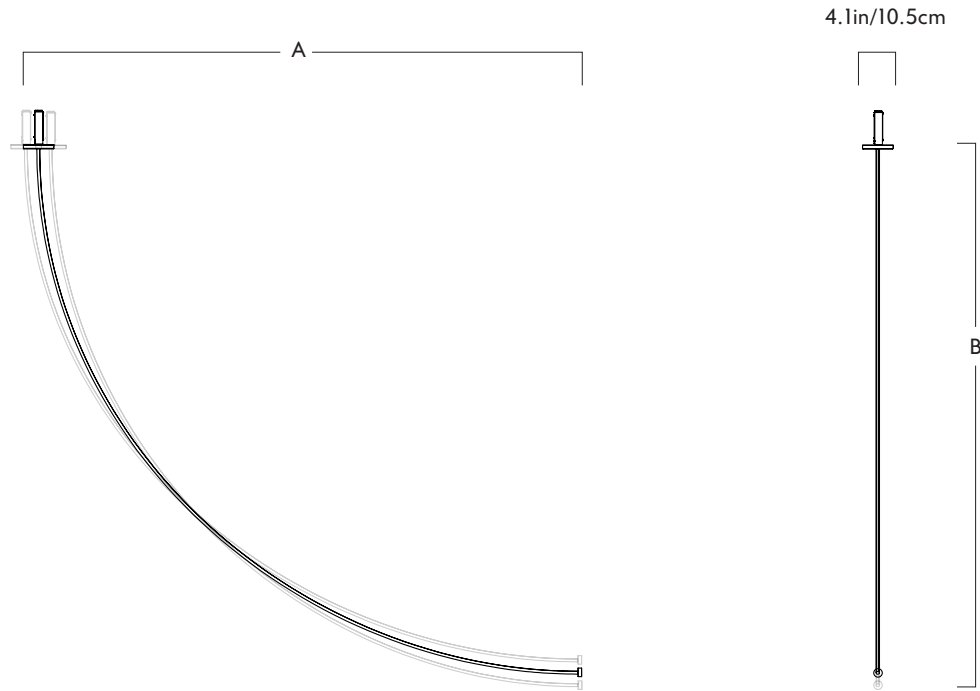

Pole

05 - Surface to Surface - 3 Sections - 240V

Series

Pole

Product

05 - Surface to Surface - 4 Sections - 240V

Dimensions

	A	B
Min.	92in / 234cm	69in / 175cm
Preferred	97in / 246cm	67in / 170cm
Max.	102in / 259cm	66in / 168cm

Weight

6.9lb/3.1kg

Materials

Aluminum, stainless steel, silicone

Metal Finishes

Black

Large Mount

L 4.1in/10.5cm x W 4.1in/10.5cm x H 0.4in/10cm cylindrical plate in matching metal finish.

Small Mount

L 1.8in/45cm x W 1.8in/45cm x H 0.3in/7cm cylindrical plate in matching metal finish

Driver Box (240V Only)

240V version includes box to house drivers. Dimensions are L 1.2in/3cm x W 2.9in/7.5cm x H 4.5in/11.5cm

Certification

CE (240V)

240V Illumination

Integrated LED

Wattage: 8 Watts

Lumens: 300 Lumens

Color Temperature: 2700K, 90CRI

LED Lifetime: 70,000 Hours

Dimming: Electronic Low Voltage (ELV), 0-10V