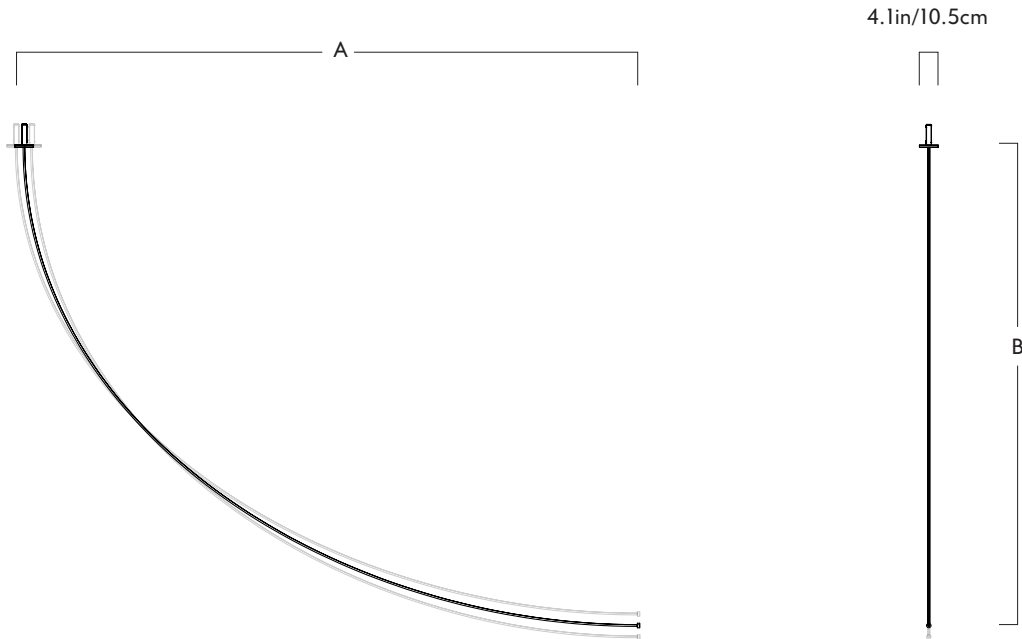

Pole

05 - Surface to Surface - 5 Sections - 240V

Series
Pole

Materials
Aluminum, stainless steel, silicone

240V Illumination
Integrated LED
Wattage: 13 Watts
Lumens: 500 Lumens
Color Temperature: 2700K, 90CRI
LED Lifetime: 70,000 Hours
Dimming: Electronic Low Voltage (ELV), 0-10V

Product
05 - Surface to Surface - 5 Sections - 240V

Metal Finishes
Black

<u>Dimensions</u>	A	B
Min.	115in / 292cm	86in / 218cm
Preferred	125in / 317cm	82in / 208cm
Max.	136in / 345cm	79in / 201cm

Large Mount
L 4.1in/10.5cm x W 4.1in/10.5cm x
H 0.4in/10cm cylindrical plate in
matching metal finish.

Small Mount
L 1.8in/45cm x W 1.8in/45cm x
H 0.3in/7cm cylindrical plate in
matching metal finish

Weight
7.5lb/43.4kg

Driver Box (240V Only)
240V version includes box to house
drivers. Dimensions are L 1.2in/3cm x W
2.9in/7.5cm x H 4.5in/11.5cm

Certification
CE (240V)