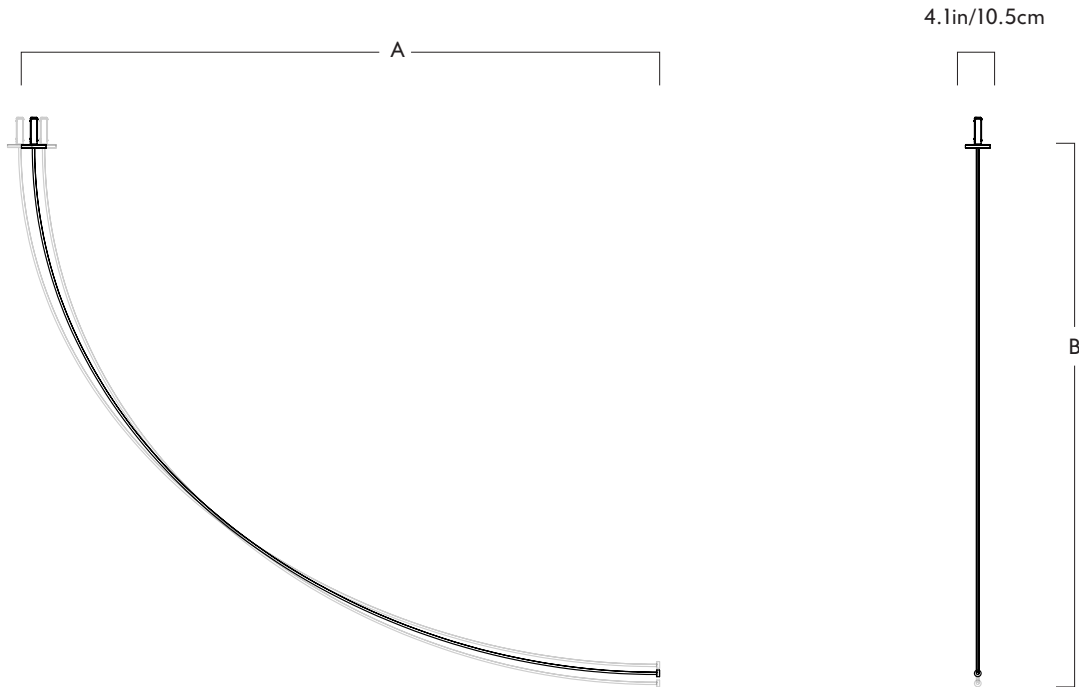

Pole

05 - Surface to Surface - 4 Sections - 240V

Series
Pole

Product
05 - Surface to Surface - 4 Sections - 240V

Dimensions

	A	B
Min.	92in / 234cm	69in / 175cm
Preferred	97in / 246cm	67in / 170cm
Max.	102in / 259cm	66in / 168cm

Weight
6.9lb/3.1kg

Materials

Aluminum, stainless steel, silicone

Metal Finishes

Black

Large Mount

L 4.1in/10.5cm x W 4.1in/10.5cm x H 0.4in/10cm cylindrical plate in matching metal finish.

Small Mount

L 1.8in/45cm x W 1.8in/45cm x H 0.3in/7cm cylindrical plate in matching metal finish

Driver Box (240V Only)

240V version includes box to house drivers. Dimensions are L 1.2in/3cm x W 2.9in/7.5cm x H 4.5in/11.5cm

Certification

CE (240V)

240V Illumination

Integrated LED
Wattage: 10 Watts
Lumens: 400 Lumens
Color Temperature: 2700K, 90CRI
LED Lifetime: 70,000 Hours
Dimming: Electronic Low Voltage (ELV), 0-10V