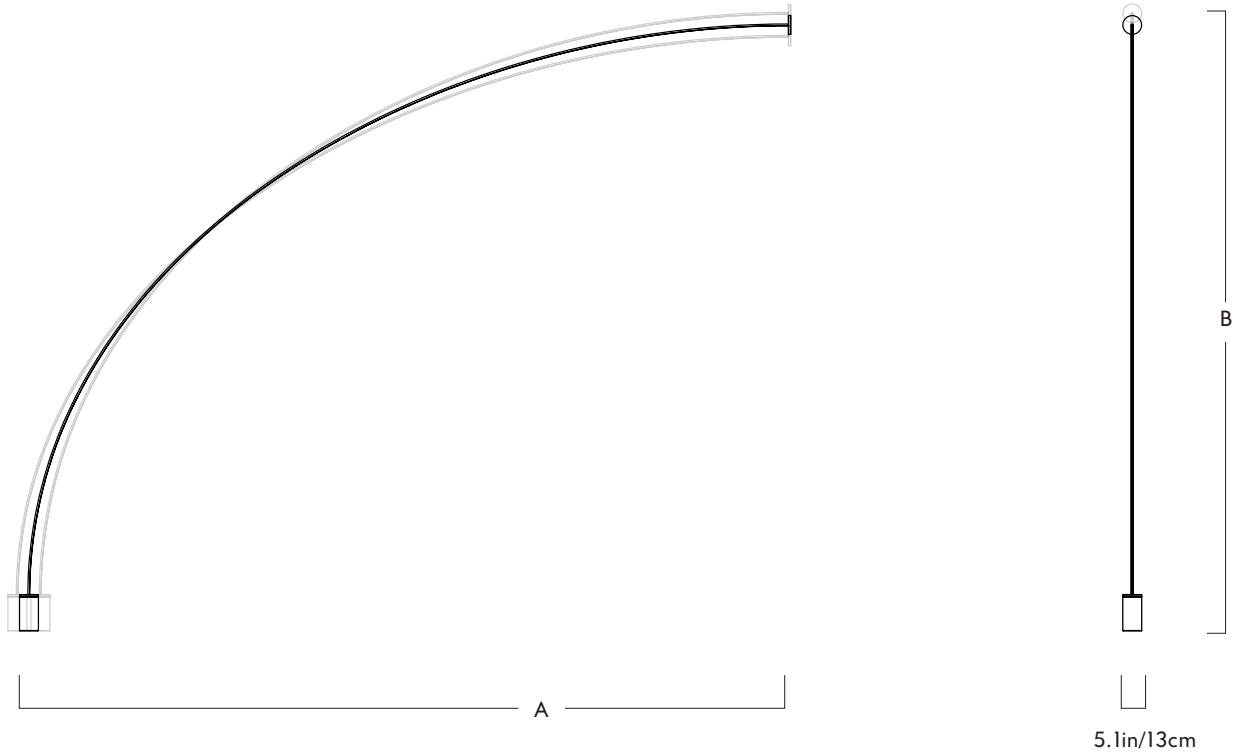

Pole

04 - Surface to Floor - 6 Sections - 120V

Series
Pole

Materials
Aluminum, steel, silicone

120V Illumination
Integrated LED
Wattage: 15 Watts
Lumens: 400 Lumens
Color Temperature: 2700K, 90CRI
LED Lifetime: 70,000 Hours
Dimming: TRIAC, Electronic Low Voltage (ELV), 0-10V

Product
04 - Surface to Floor - 6 Sections - 120V

Metal Finishes
Black

Dimensions

	A	B
Min.	195in / 495cm	152in / 385cm
Preferred	198in / 503cm	149in / 377cm
Max.	201in / 511cm	146in / 370cm

Base
L 5.1in/13cm x W 5.1in/13cm x
H 9.9in/25.1cm cylindrical bases in
matching metal finish (appx. 35lbs)

Weight
42.8lb/19.4kg

Wall Mount
L 5.1in/13cm x W 5.1in/13cm x
H 0.4in/10cm cylindrical plate in
matching metal finish

Certifications
UL, cUL (120V)