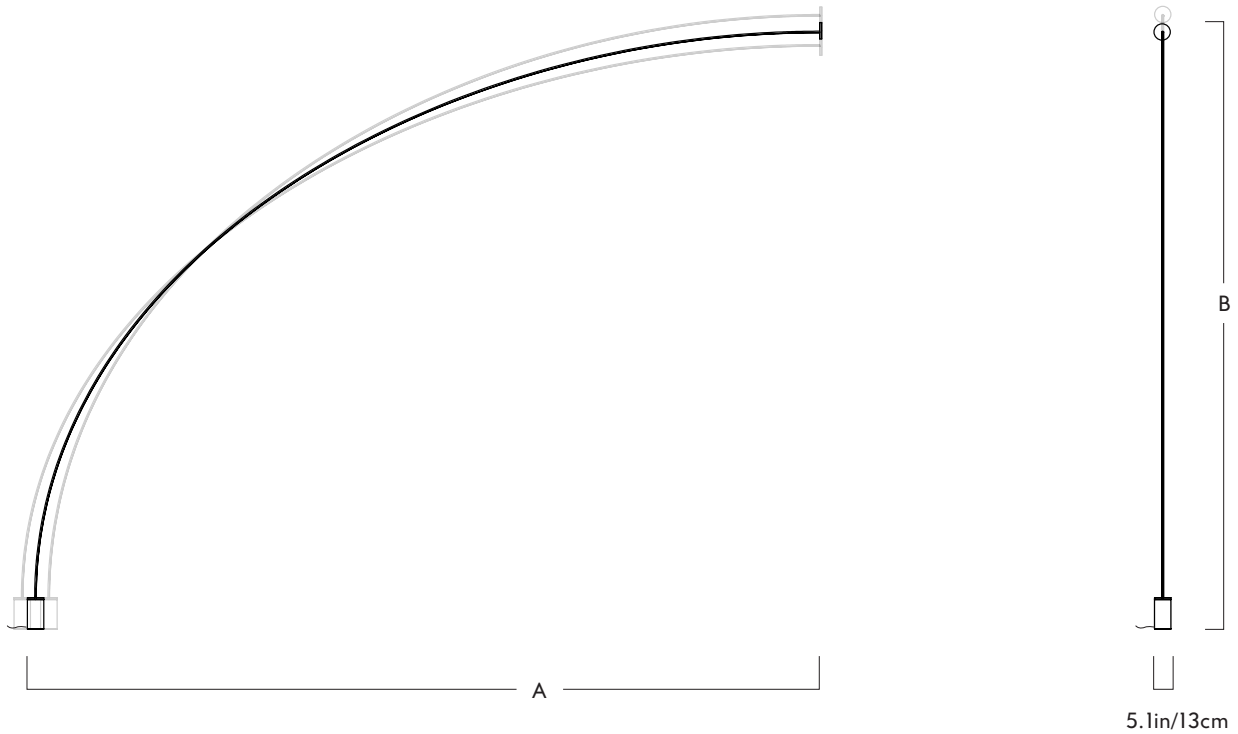

Product
04 - Floor to Surface - 5 Sections

<u>Dimensions</u>		
	A	B
Min.	159in / 404cm	129in / 326cm
Preferred	161in / 409cm	126in / 319cm
Max.	163in / 414cm	123in / 311cm

Weight
42.2lb/19.1kg

Materials
Aluminum, steel, silicone

Dimensions

	A	B
Min.	195in / 495cm	152in / 385cm
Preferred	198in / 503cm	149in / 377cm
Max.	201in / 511cm	146in / 370cm

Base
 L 5.1in/13cm x W 5.1in/13cm x
 H 9.9in/25.1cm cylindrical bases in
 matching metal finish (appx. 35lbs)

Weight
42.8lb/19.4kg

Wall Mount
 L 1.8in/45cm x W 1.8in/45cm x
 H 0.3in/7cm cylindrical plate in
 matching metal finish

Certifications
 UL, cUL (120V)
 CE (240V)

Pole

04 - Floor to Surface - 7 Sections

Series
Pole