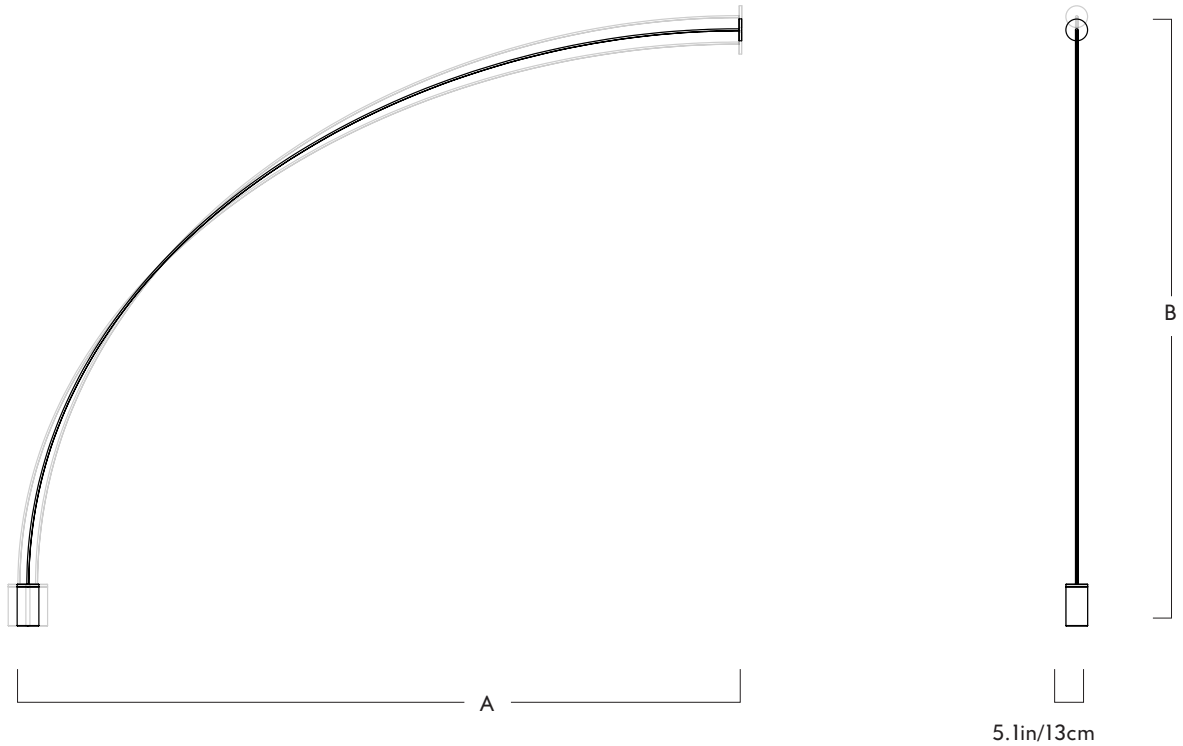

Pole

04 - Surface to Floor - 5 Sections - 120V

Series
Pole

Materials
Aluminum, steel, silicone

120V Illumination

Integrated LED
Wattage: 13 Watts
Lumens: 400 Lumens
Color Temperature: 2700K, 90CRI
LED Lifetime: 70,000 Hours
Dimming: TRIAC, Electronic Low Voltage (ELV), 0-10V

Product
04 - Surface to Floor - 5 Sections - 120V

Metal Finishes
Black

Dimensions

	A	B
Min.	159in / 404cm	129in / 326cm
Preferred	161in / 409cm	126in / 319cm
Max.	163in / 414cm	123in / 311cm

Base
L 5.1in/13cm x W 5.1in/13cm x
H 9.9in/25.1cm cylindrical bases in
matching metal finish (appx. 35lbs)

Weight
42.2lb/19.1kg

Wall Mount
L 5.1in/13cm x W 5.1in/13cm x
H 0.4in/10cm cylindrical plate in
matching metal finish

Certifications
UL, cUL (120V)