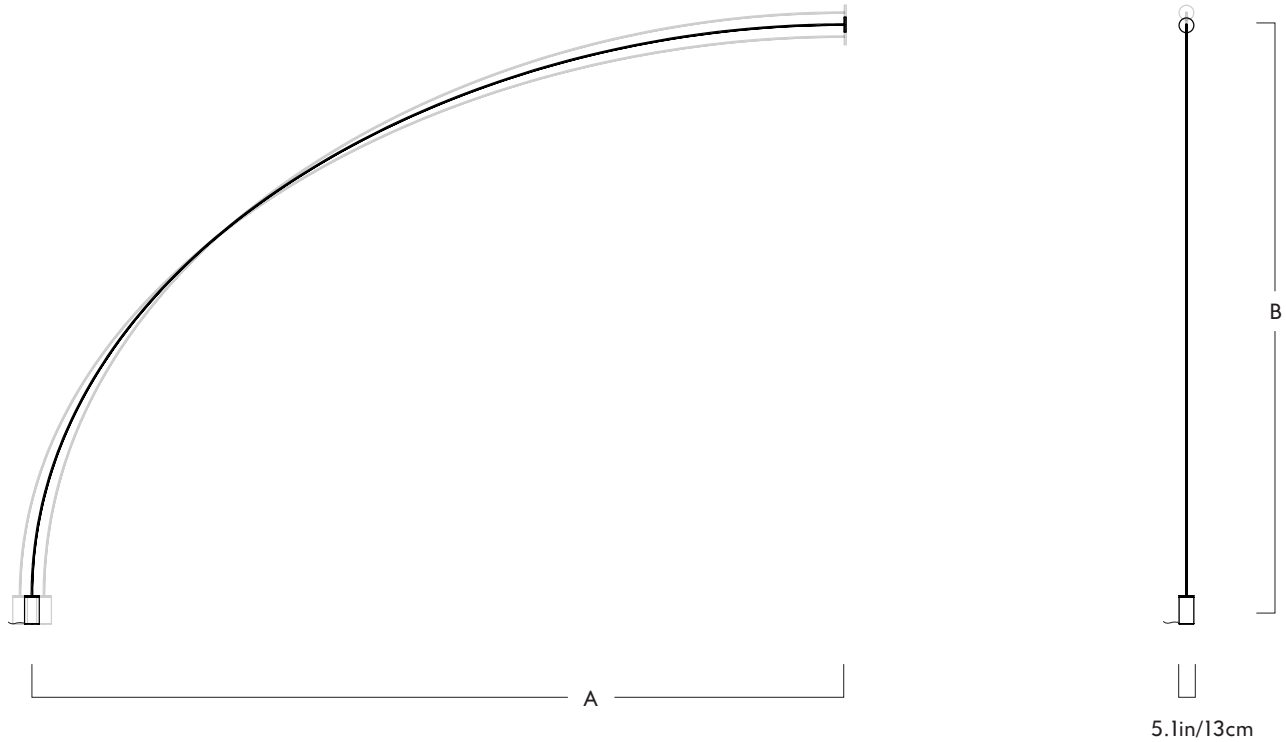

Pole

04 - Floor to Surface - 8 Sections

Series
Pole

Materials
Aluminum, steel, silicone

120V/240V Illumination
Integrated LED

Product
04 - Floor to Surface - 8 Sections

Metal Finishes
Black

Wattage: 14.4 Watts
Lumens: 800 Lumens
Color Temperature: 2700K, 90CRI
LED Lifetime: 70,000 Hours
Dimming: Not available
Universal Wall Plug Power Supply
Interchangeable AC Adaptors (Australian type, U.K. type, European type, U.S. type)

Dimensions

	A	B
Min.	267in / 678cm	195in / 494cm
Preferred	271in / 688cm	191in / 484cm
Max.	275in / 699cm	187in / 474cm

Base
L 5.1in/13cm x W 5.1in/13cm x
H 9.9in/25.1cm cylindrical bases in
matching metal finish (appx. 35lbs)

Weight
44lb/20kg

Wall Mount
L 1.8in/45cm x W 1.8in/45cm x
H 0.3in/7cm cylindrical plate in
matching metal finish

Certifications
UL, cUL (120V)
CE (240V)