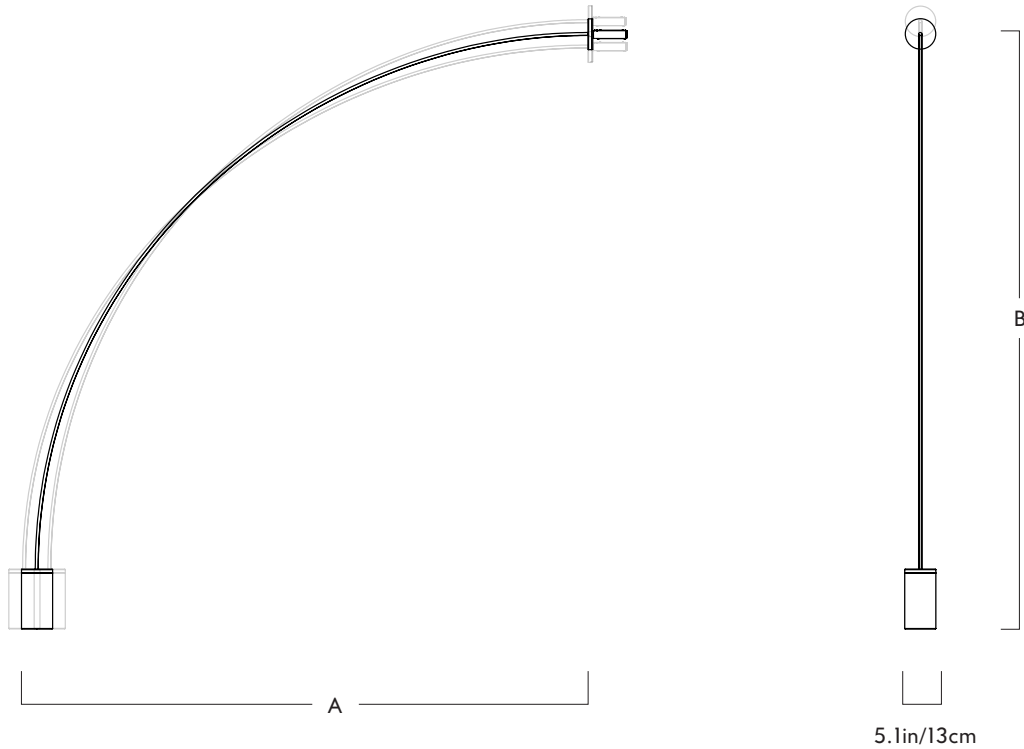

Product
04 - Floor to Surface - 5 Sections

<u>Dimensions</u>		
	A	B
Min.	159in / 404cm	129in / 326cm
Preferred	161in / 409cm	126in / 319cm
Max.	163in / 414cm	123in / 311cm

Weight
42.2lb/19.1kg

Materials
Aluminum, steel, silicone

Dimensions

	A	B
Min.	85in / 216cm	86.5in / 220cm
Preferred	87in / 221cm	82.5in / 209cm
Max.	89in / 226cm	84.5in / 215cm

Base
 L 5.1in/13cm x W 5.1in/13cm x
 H 9.9in/25.1cm cylindrical bases in
 matching metal finish (appx. 35lbs)

Weight
41.1lb/18.6kg

Wall Mount
 L 5.1in/13cm x W 5.1in/13cm x
 H 0.4in/10cm cylindrical plate in
 matching metal finish

Certifications
UL, cUL (120V)

Pole

04 - Surface to Floor - 3 Sections - 240V

Series
Pole