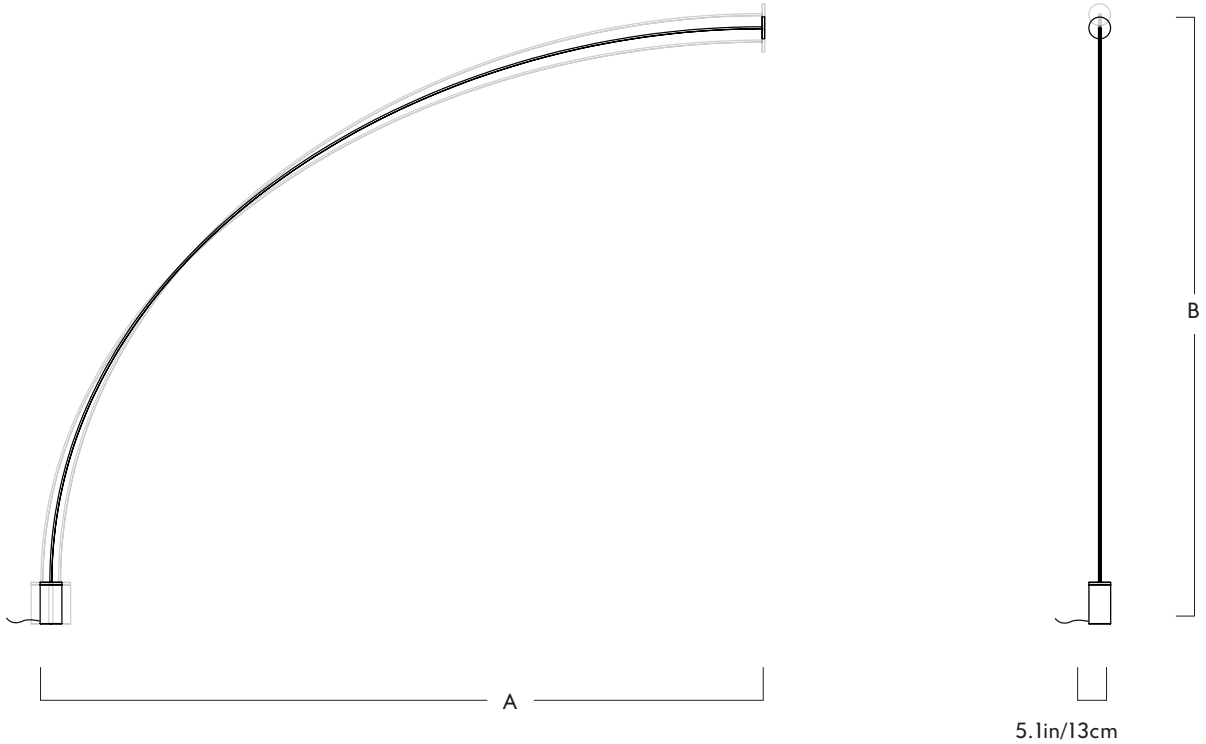

Weight
41.1lb/18.6kg

Wall Mount
 L 1.8in/45cm x W 1.8in/45cm x
 H 0.3in/7cm cylindrical plate in
 matching metal finish

Certifications
 UL, cUL (120V)
 CE (240V)

Pole

04 - Floor to Surface - 4 Sections

Series
Pole

Dimensions

	A	B
Min.	122in / 310cm	106.5in / 270cm
Preferred	124in / 315cm	104.5in / 265cm
Max.	126in / 320cm	102.5in / 260cm

Base
 L 5.1in/13cm x W 5.1in/13cm x
 H 9.9in/25.1cm cylindrical bases in
 matching metal finish (appx. 35lbs)

Weight
41.6lb/18.9kg

Wall Mount
 L 1.8in/45cm x W 1.8in/45cm x
 H 0.3in/7cm cylindrical plate in
 matching metal finish

Certifications
 UL, cUL (120V)
 CE (240V)

Pole

04 - Floor to Surface - 5 Sections

Series
Pole

Product
04 - Floor to Surface - 5 Sections

<u>Dimensions</u>		
	A	B
Min.	159in / 404cm	129in / 326cm
Preferred	161in / 409cm	126in / 319cm
Max.	163in / 414cm	123in / 311cm

Weight
42.2lb/19.1kg

Materials
Aluminum, steel, silicone