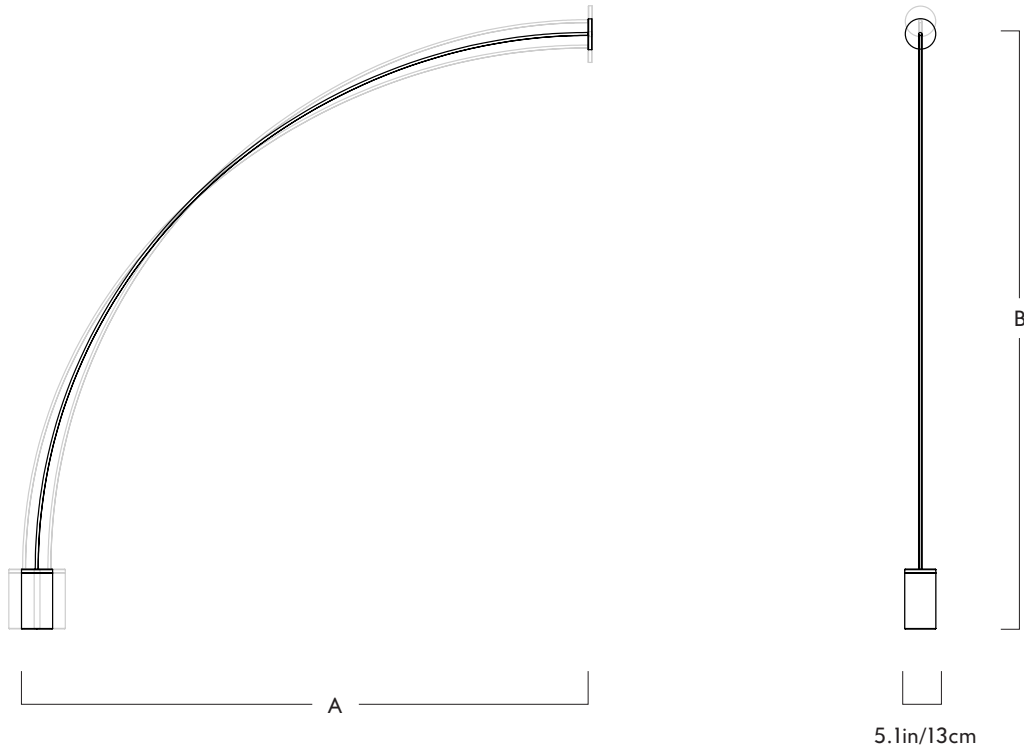

Product
04 - Floor to Surface - 5 Sections

<u>Dimensions</u>		
	A	B
Min.	159in / 404cm	129in / 326cm
Preferred	161in / 409cm	126in / 319cm
Max.	163in / 414cm	123in / 311cm

Weight
42.2lb/19.1kg

Materials
Aluminum, steel, silicone

Dimensions

	A	B
Min.	267in / 678cm	195in / 494cm
Preferred	271in / 688cm	191in / 484cm
Max.	275in / 699cm	187in / 474cm

Base
 L 5.1in/13cm x W 5.1in/13cm x
 H 9.9in/25.1cm cylindrical bases in
 matching metal finish (appx. 35lbs)

Weight
44lb/20kg

Wall Mount
 L 1.8in/45cm x W 1.8in/45cm x
 H 0.3in/7cm cylindrical plate in
 matching metal finish

Certifications
 UL, cUL (120V)
 CE (240V)

Pole

04 - Surface to Floor - 3 Sections - 120V