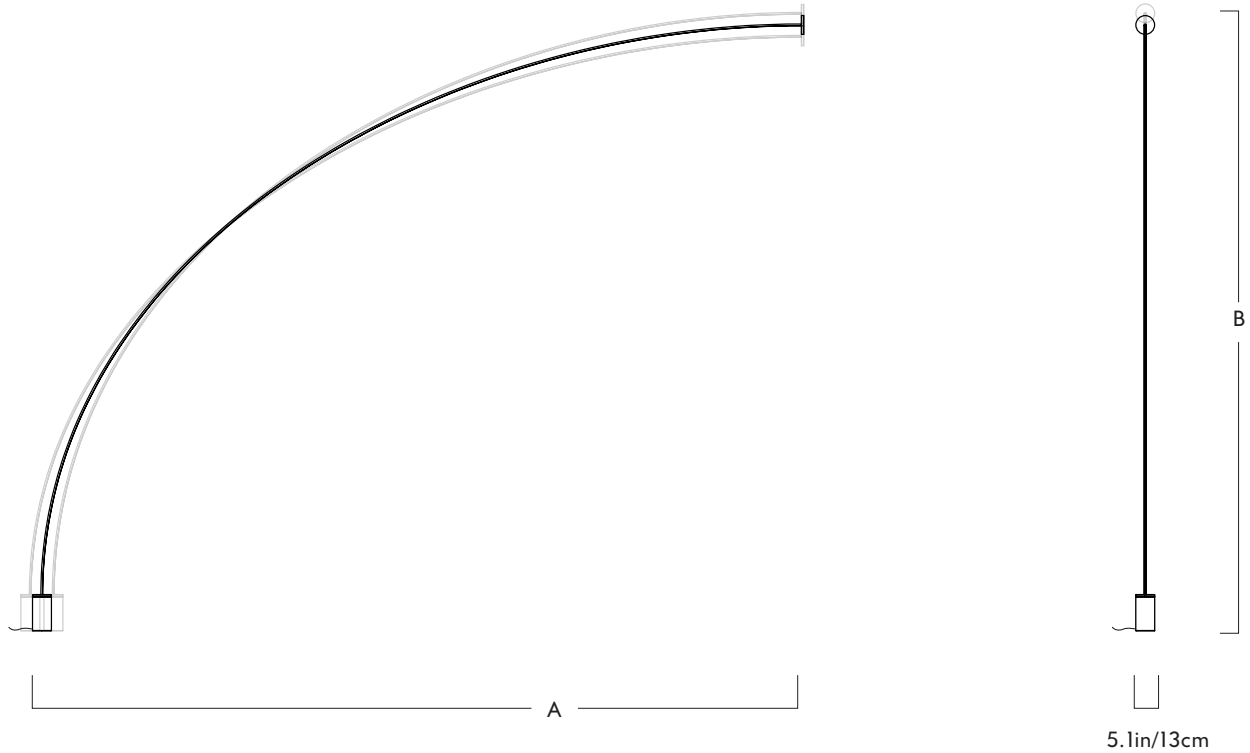

Pole

04 - Floor to Surface - 6 Sections

Series
Pole

Materials
Aluminum, steel, silicone

120V/240V Illumination
Integrated LED

Product
04 - Floor to Surface - 6 Sections

Metal Finishes
Black

Wattage: 10.8 Watts
Lumens: 600 Lumens
Color Temperature: 2700K, 90CRI
LED Lifetime: 70,000 Hours
Dimming: Not available
Universal Wall Plug Power Supply
Interchangeable AC Adaptors (Australian type, U.K. type, European type, U.S. type)

Dimensions

	A	B
Min.	195in / 495cm	152in / 385cm
Preferred	198in / 503cm	149in / 377cm
Max.	201in / 511cm	146in / 370cm

Base
L 5.1in/13cm x W 5.1in/13cm x
H 9.9in/25.1cm cylindrical bases in
matching metal finish (appx. 35lbs)

Weight
42.8lb/19.4kg

Wall Mount
L 1.8in/45cm x W 1.8in/45cm x
H 0.3in/7cm cylindrical plate in
matching metal finish

Certifications
UL, cUL (120V)
CE (240V)