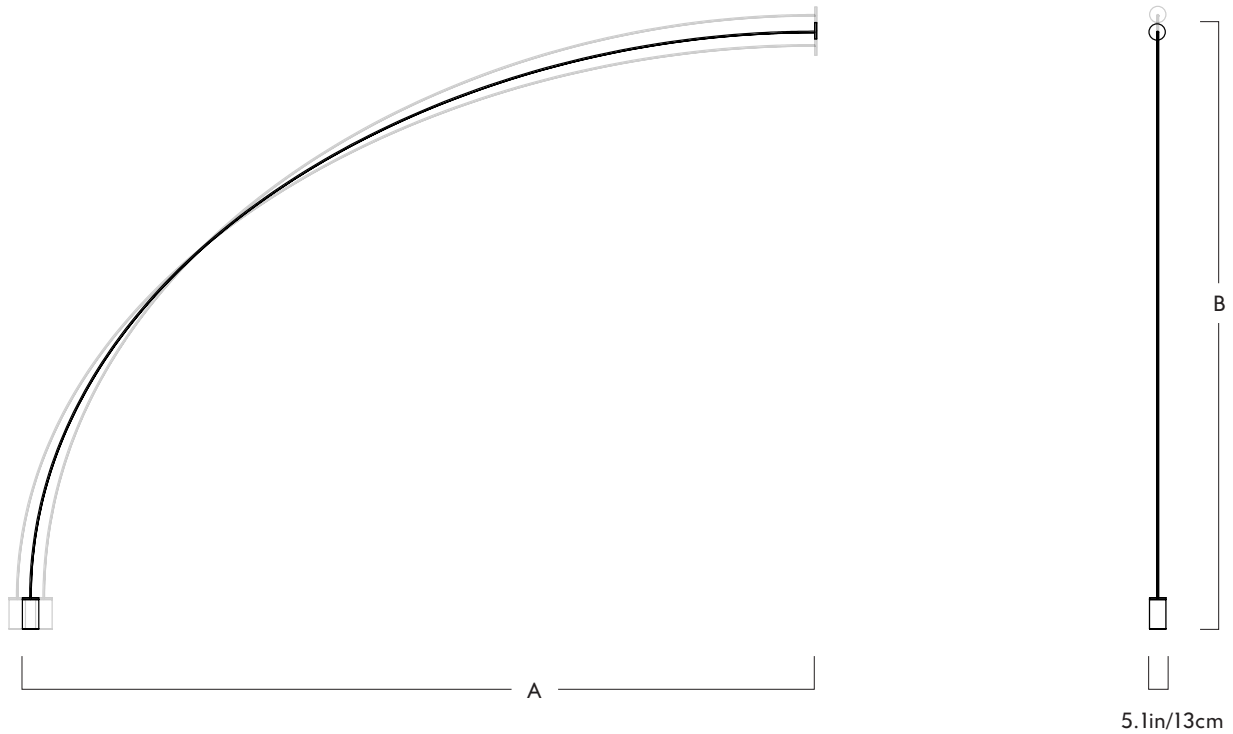

Pole

04 - Surface to Floor - 7 Sections - 120V

Series
Pole

Materials
Aluminum, steel, silicone

120V Illumination
Integrated LED
Wattage: 18 Watts
Lumens: 400 Lumens
Color Temperature: 2700K, 90CRI
LED Lifetime: 70,000 Hours
Dimming: TRIAC, Electronic Low Voltage (ELV), 0-10V

Product
04 - Surface to Floor - 7 Sections - 120V

Metal Finishes
Black

Dimensions

	A	B
Min.	231in / 587cm	175in / 443cm
Preferred	235in / 597cm	170in / 431cm
Max.	239in / 607cm	166in / 420cm

Base
L 5.1in/13cm x W 5.1in/13cm x
H 9.9in/25.1cm cylindrical bases in
matching metal finish (appx. 35lbs)

Weight
43.4lb/19.7kg

Wall Mount
L 5.1in/13cm x W 5.1in/13cm x
H 0.4in/10cm cylindrical plate in
matching metal finish

Certifications
UL, cUL (120V)