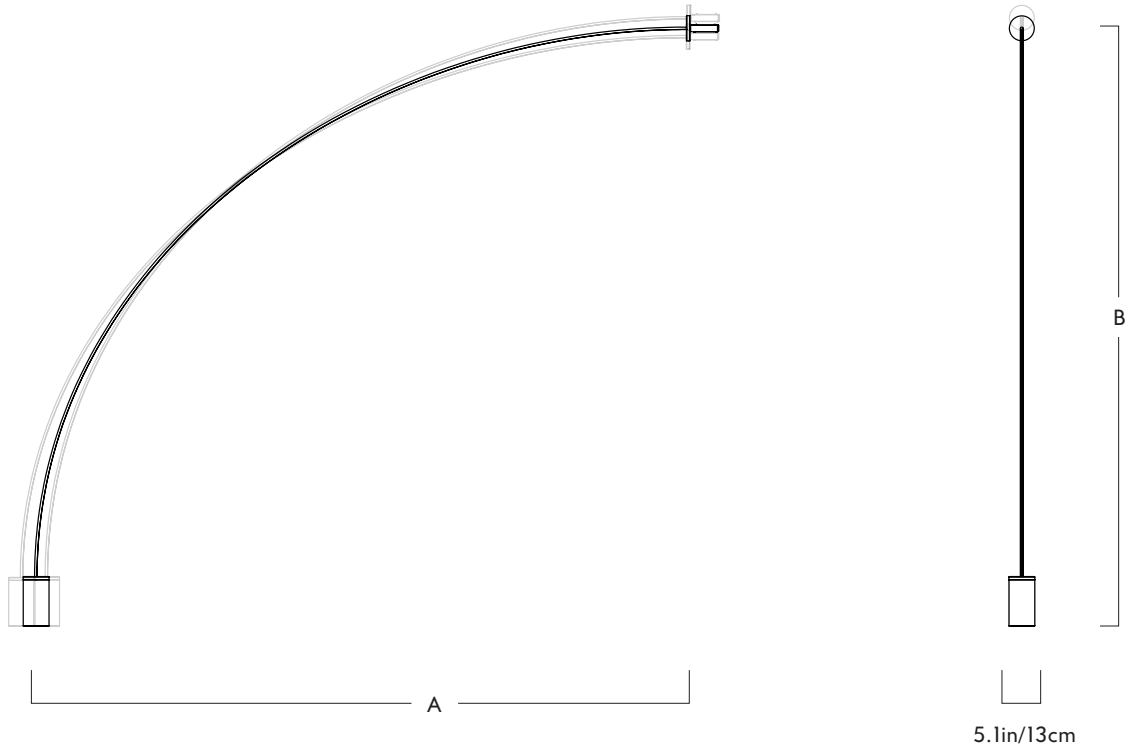

Pole

04 - Surface to Floor - 4 Sections - 240V

Series
Pole

Materials
Aluminum, steel, silicone

240V Illumination

Integrated LED
Wattage: 10 Watts
Lumens: 400 Lumens
Color Temperature: 2700K, 90CRI
LED Lifetime: 70,000 Hours
Dimming: Electronic Low Voltage (ELV),
0-10V

Product
04 - Surface to Floor - 4 Sections - 240V

Metal Finishes
Black

Dimensions

	A	B
Min.	122in / 310cm	106.5in / 270cm
Preferred	124in / 315cm	104.5in / 265cm
Max.	126in / 320cm	102.5in / 260cm

Base
L 5.1in/13cm x W 5.1in/13cm x
H 9.9in/25.1cm cylindrical bases in
matching metal finish (appx. 35lbs)

Weight
41.6lb/18.9kg

Wall Mount
L 4.1in/10.5cm x W 4.1in/10.5cm x
H 0.4in/10cm cylindrical plate in
matching metal finish.

Driver Box (240V Only)
240V version includes box to house
drivers. Dimensions are L 1.2in/3cm x W
2.9in/7.5cm x H 4.5in/11.5cm

Certification
CE (240V)