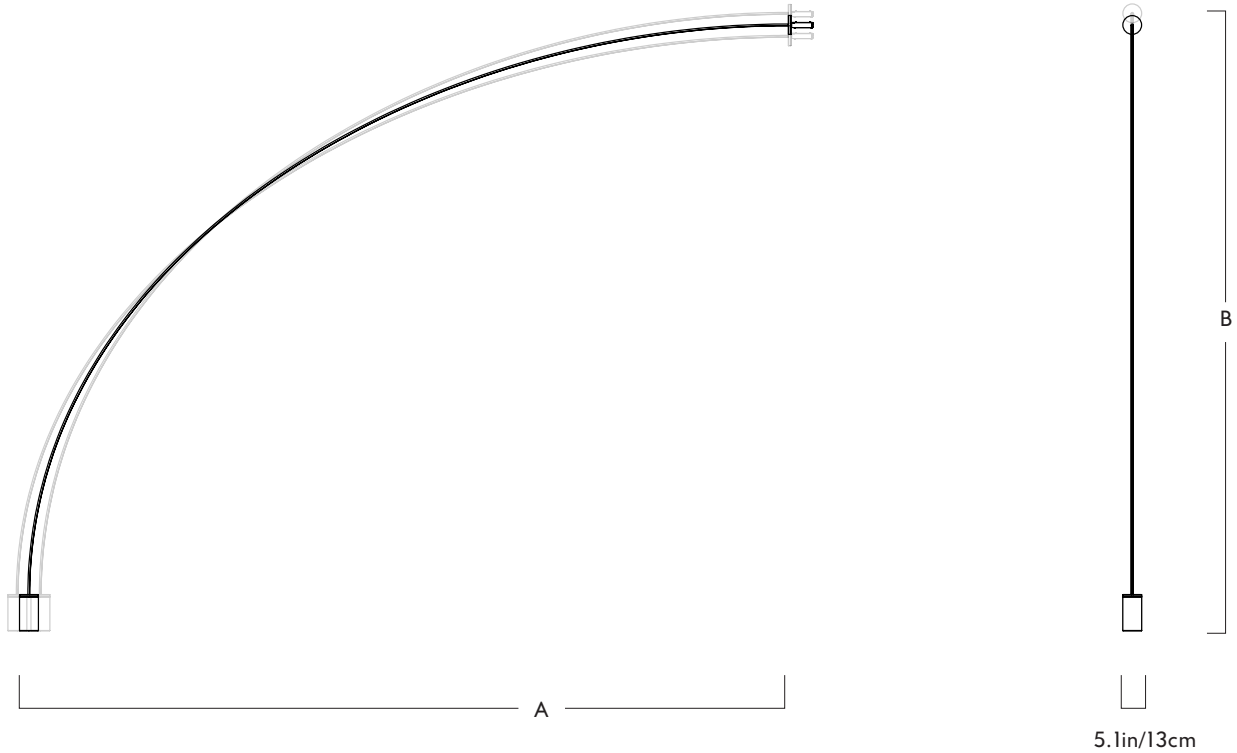

Pole

04 - Surface to Floor - 6 Sections - 240V

Series
Pole

Materials
Aluminum, steel, silicone

240V Illumination

Integrated LED
Wattage: 15 Watts
Lumens: 400 Lumens
Color Temperature: 2700K, 90CRI
LED Lifetime: 70,000 Hours
Dimming: Electronic Low Voltage (ELV), 0-10V

Product
04 - Surface to Floor - 6 Sections - 240V

Metal Finishes
Black

Dimensions

	A	B
Min.	195in / 495cm	152in / 385cm
Preferred	198in / 503cm	149in / 377cm
Max.	201in / 511cm	146in / 370cm

Base
L 5.1in/13cm x W 5.1in/13cm x
H 9.9in/25.1cm cylindrical bases in
matching metal finish (appx. 35lbs)

Weight
42.8lb/19.4kg

Wall Mount
L 4.1in/10.5cm x W 4.1in/10.5cm x
H 0.4in/10cm cylindrical plate in
matching metal finish.

Driver Box (240V Only)
240V version includes box to house
drivers. Dimensions are L 1.2in/3cm x W
2.9in/7.5cm x H 4.5in/11.5cm

Certification
CE (240V)