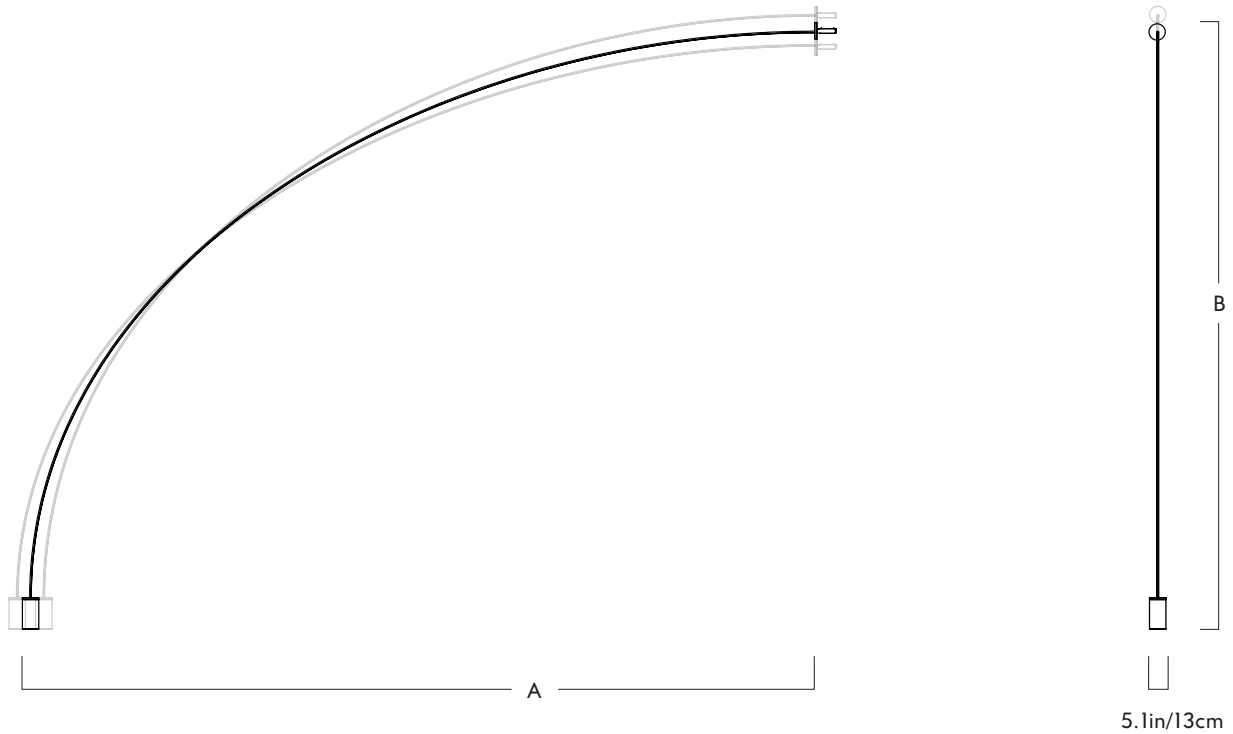

Product
04 - Surface to Floor - 7 Sections - 120V

Metal Finishes
Black

Dimensions

	A	B
Min.	231in / 587cm	175in / 443cm
Preferred	235in / 597cm	170in / 431cm
Max.	239in / 607cm	166in / 420cm

Base
L 5.1in/13cm x W 5.1in/13cm x
H 9.9in/25.1cm cylindrical bases in
matching metal finish (appx. 35lbs)

Weight
43.4lb/19.7kg

Wall Mount
L 5.1in/13cm x W 5.1in/13cm x
H 0.4in/10cm cylindrical plate in
matching metal finish

Certifications
UL, cUL (120V)

Pole

04 - Surface to Floor - 7 Sections - 240V

Series
Pole