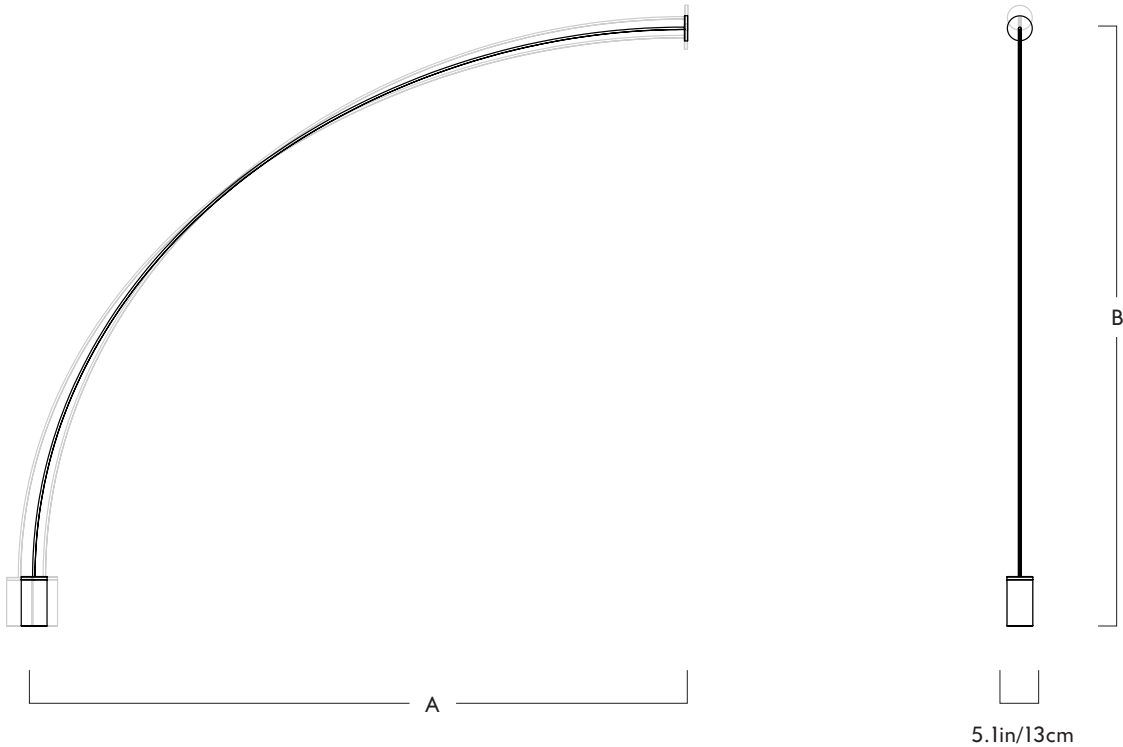

Pole

04 - Surface to Floor - 4 Sections - 120V

Series
Pole

Materials
Aluminum, steel, silicone

120V Illumination
Integrated LED

Product
04 - Surface to Floor - 4 Sections - 120V

Metal Finishes
Black

Wattage: 10 Watts
Lumens: 400 Lumens
Color Temperature: 2700K, 90CRI
LED Lifetime: 70,000 Hours
Dimming: TRIAC, Electronic Low Voltage (ELV), 0-10V

Dimensions

	A	B
Min.	122in / 310cm	106.5in / 270cm
Preferred	124in / 315cm	104.5in / 265cm
Max.	126in / 320cm	102.5in / 260cm

Base
L 5.1in/13cm x W 5.1in/13cm x
H 9.9in/25.1cm cylindrical bases in
matching metal finish (appx. 35lbs)

Weight
41.6lb/18.9kg

Wall Mount
L 5.1in/13cm x W 5.1in/13cm x
H 0.4in/10cm cylindrical plate in
matching metal finish

Certifications
UL, cUL (120V)