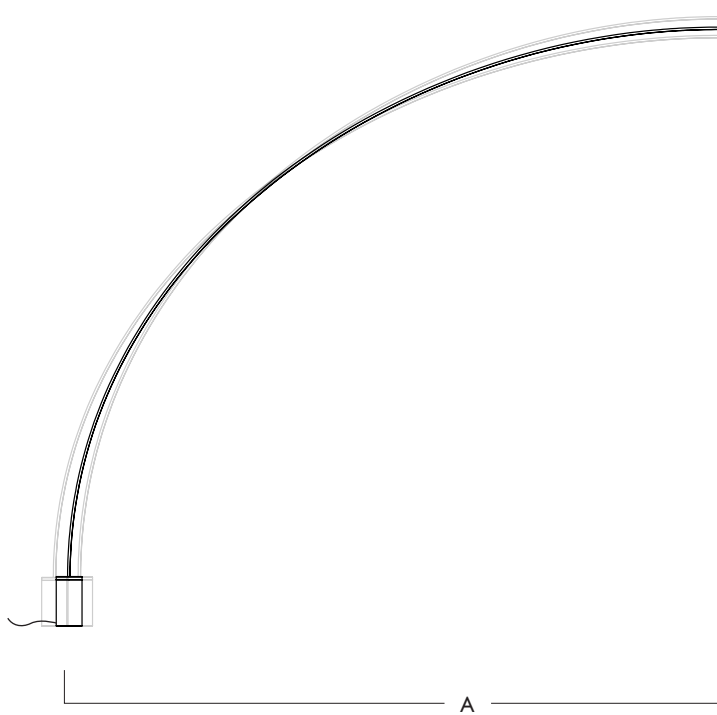

Pole

04 - Floor to Surface - 3 Sections

Series
Pole

Materials
Aluminum, steel, silicone

120V/240V Illumination
Integrated LED

Product
04 - Floor to Surface - 3 Sections

Metal Finishes
Black

Wattage: 5.4 Watts
 Lumens: 300 Lumens
 Color Temperature: 2700K, 90CRI
 LED Lifetime: 70,000 Hours
 Dimming: Not available
 Universal Wall Plug Power Supply
 Interchangeable AC Adaptors (Australian type, U.K. type, European type, U.S. type)

Dimensions

	A	B
Min.	85in / 216cm	86.5in / 220cm
Preferred	87in / 221cm	82.5in / 209cm
Max.	89in / 226cm	84.5in / 215cm

Base
 L 5.1in/13cm x W 5.1in/13cm x
 H 9.9in/25.1cm cylindrical bases in
 matching metal finish (appx. 35lbs)

Weight
41.1lb/18.6kg

Wall Mount
 L 1.8in/45cm x W 1.8in/45cm x
 H 0.3in/7cm cylindrical plate in
 matching metal finish

Certifications
 UL, cUL (120V)
 CE (240V)

Pole

04 - Floor to Surface - 4 Sections

Series
Pole

Product
04 - Floor to Surface - 5 Sections

<u>Dimensions</u>		
	A	B
Min.	159in / 404cm	129in / 326cm
Preferred	161in / 409cm	126in / 319cm
Max.	163in / 414cm	123in / 311cm

Weight
42.2lb/19.1kg

Materials
Aluminum, steel, silicone