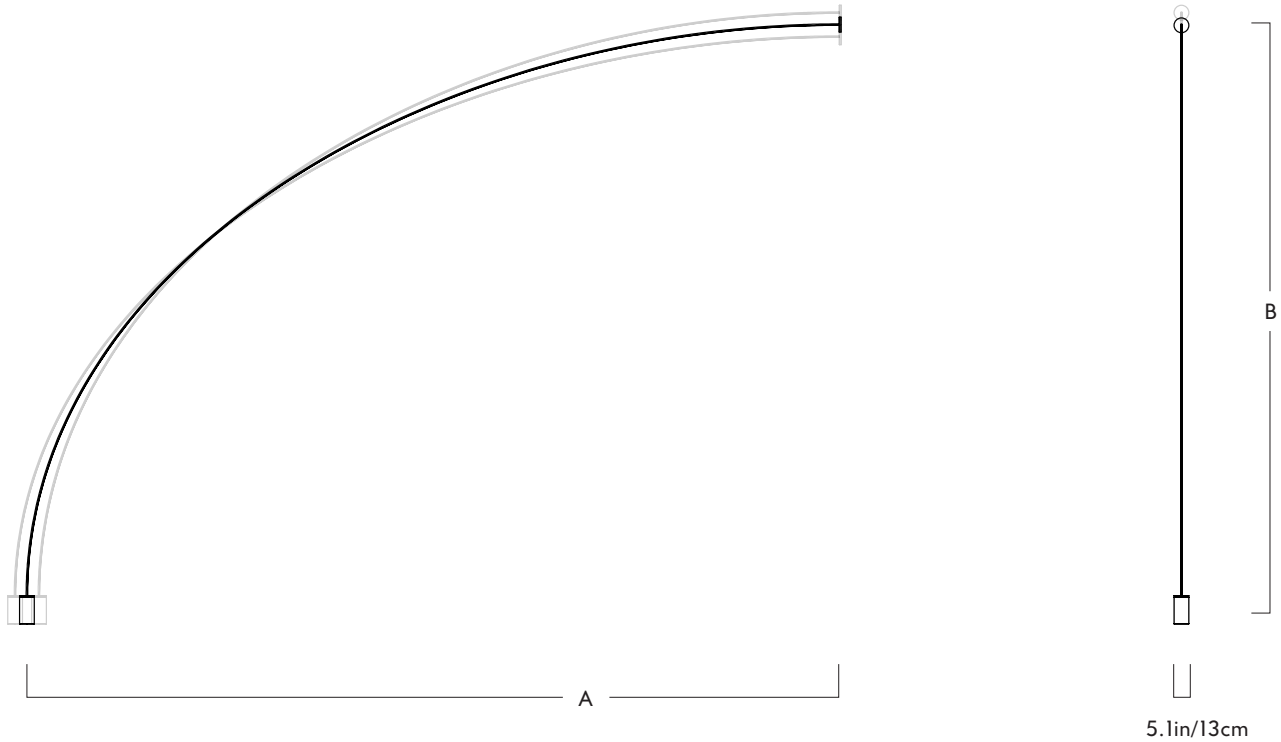

Pole

04 - Surface to Floor - 8 Sections - 120V

Series
Pole

Materials
Aluminum, steel, silicone

120V Illumination

Integrated LED
Wattage: 20 Watts

Product
04 - Surface to Floor - 8 Sections - 120V

Metal Finishes
Black

Lumens: 400 Lumens
Color Temperature: 2700K, 90CRI
LED Lifetime: 70,000 Hours
Dimming: TRIAC, Electronic Low Voltage (ELV), 0-10V

Dimensions

	A	B
Min.	267in / 678cm	195in / 494cm
Preferred	271in / 688cm	191in / 484cm
Max.	275in / 699cm	187in / 474cm

Base
L 5.1in/13cm x W 5.1in/13cm x
H 9.9in/25.1cm cylindrical bases in
matching metal finish (appx. 35lbs)

Weight
44lb/20kg

Wall Mount
L 5.1in/13cm x W 5.1in/13cm x
H 0.4in/10cm cylindrical plate in
matching metal finish

Certifications
UL, cUL (120V)