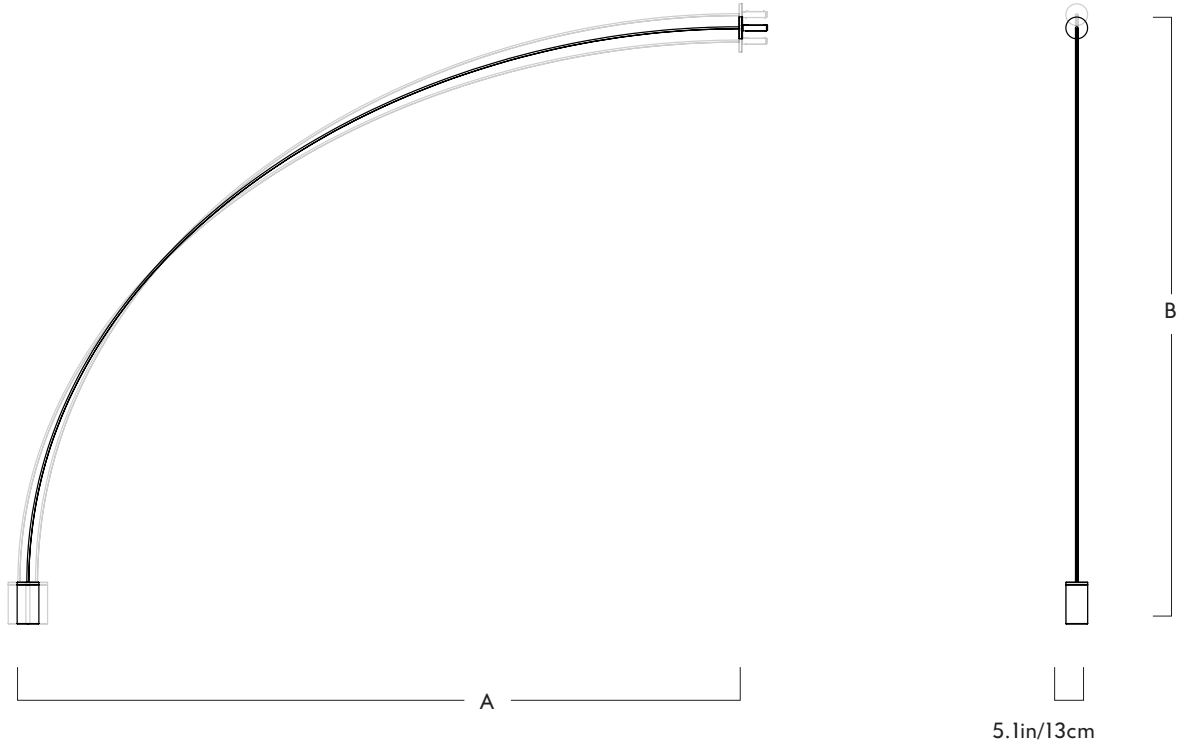

Pole

04 - Surface to Floor - 5 Sections - 240V

Series
Pole

Materials
Aluminum, steel, silicone

240V Illumination

Integrated LED
Wattage: 13 Watts
Lumens: 400 Lumens
Color Temperature: 2700K, 90CRI
LED Lifetime: 70,000 Hours
Dimming: Electronic Low Voltage (ELV),
0-10V

Product
04 - Surface to Floor - 5 Sections - 240V

Metal Finishes
Black

<u>Dimensions</u>		
	A	B
Min.	159in / 404cm	129in / 326cm
Preferred	161in / 409cm	126in / 319cm
Max.	163in / 414cm	123in / 311cm

Base
L 5.1in/13cm x W 5.1in/13cm x
H 9.9in/25.1cm cylindrical bases in
matching metal finish (appx. 35lbs)

Weight
42.2lb/19.1kg

Wall Mount
L 4.1in/10.5cm x W 4.1in/10.5cm x
H 0.4in/10cm cylindrical plate in
matching metal finish.

Driver Box (240V Only)
240V version includes box to house
drivers. Dimensions are L 1.2in/3cm x W
2.9in/7.5cm x H 4.5in/11.5cm

Certification
CE (240V)