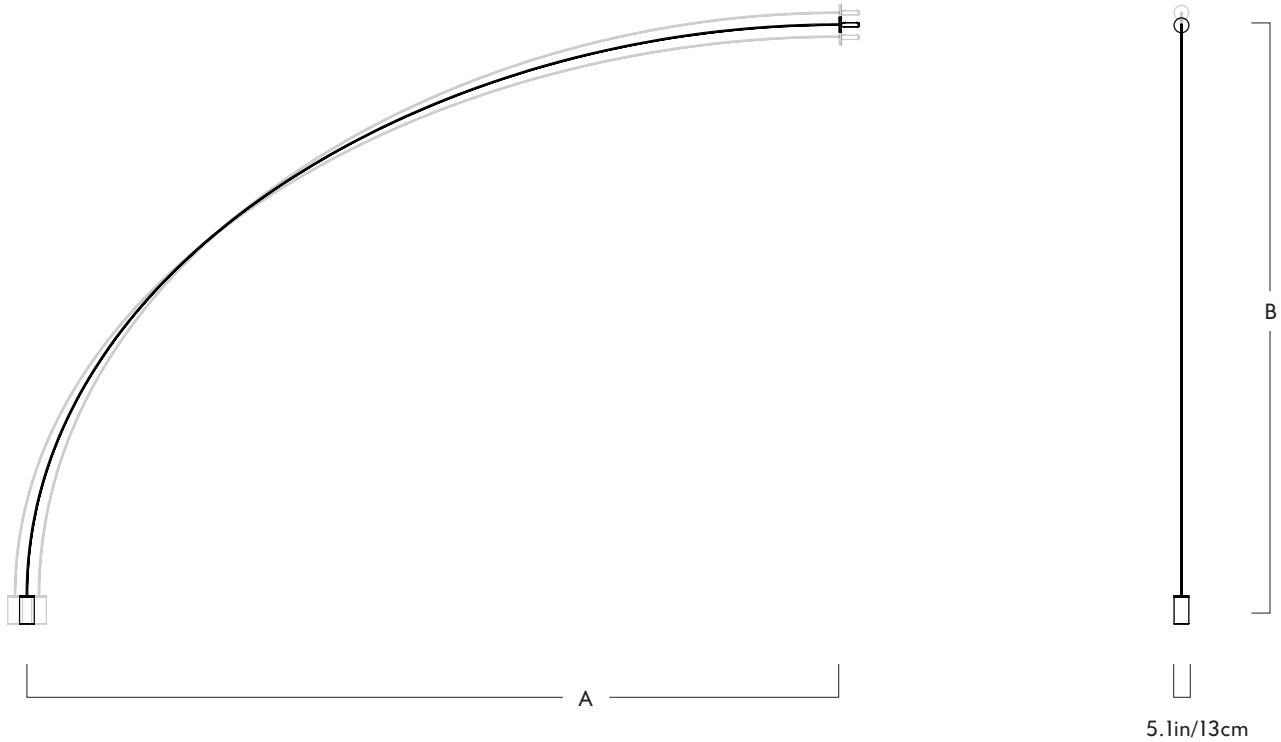

Pole

04 - Surface to Floor - 8 Sections - 240V

Series
Pole

Materials
Aluminum, steel, silicone

240V Illumination

Integrated LED
Wattage: 20 Watts
Lumens: 400 Lumens
Color Temperature: 2700K, 90CRI
LED Lifetime: 70,000 Hours
Dimming: Electronic Low Voltage (ELV),
0-10V

Product
04 - Surface to Floor - 8 Sections - 240V

Metal Finishes
Black

Dimensions

	A	B
Min.	267in / 678cm	195in / 494cm
Preferred	271in / 688cm	191in / 484cm
Max.	275in / 699cm	187in / 474cm

Base
L 5.1in/13cm x W 5.1in/13cm x
H 9.9in/25.1cm cylindrical bases in
matching metal finish (appx. 35lbs)

Weight
44lb/20kg

Wall Mount
L 4.1in/10.5cm x W 4.1in/10.5cm x
H 0.4in/10cm cylindrical plate in
matching metal finish.

Driver Box (240V Only)
240V version includes box to house
drivers. Dimensions are L 1.2in/3cm x W
2.9in/7.5cm x H 4.5in/11.5cm

Certification
CE (240V)