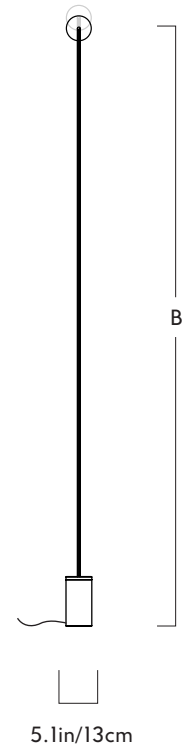

Pole

04 - Floor to Surface - 3 Sections

Series
Pole

Materials
Aluminum, steel, silicone

120V/240V Illumination
Integrated LED

Product
04 - Floor to Surface - 3 Sections

Metal Finishes
Black

Wattage: 5.4 Watts
 Lumens: 300 Lumens
 Color Temperature: 2700K, 90CRI
 LED Lifetime: 70,000 Hours
 Dimming: Not available
 Universal Wall Plug Power Supply
 Interchangeable AC Adaptors (Australian type, U.K. type, European type, U.S. type)

Dimensions

	A	B
Min.	85in / 216cm	86.5in / 220cm
Preferred	87in / 221cm	82.5in / 209cm
Max.	89in / 226cm	84.5in / 215cm

Base
 L 5.1in/13cm x W 5.1in/13cm x
 H 9.9in/25.1cm cylindrical bases in
 matching metal finish (appx. 35lbs)

Weight
41.1lb/18.6kg

Wall Mount
 L 1.8in/45cm x W 1.8in/45cm x
 H 0.3in/7cm cylindrical plate in
 matching metal finish

Certifications
 UL, cUL (120V)
 CE (240V)

Pole

04 - Floor to Surface - 4 Sections

Series
Pole

Product
04 - Floor to Surface - 5 Sections

<u>Dimensions</u>		
	A	B
Min.	159in / 404cm	129in / 326cm
Preferred	161in / 409cm	126in / 319cm
Max.	163in / 414cm	123in / 311cm

Weight
42.2lb/19.1kg

Materials
Aluminum, steel, silicone