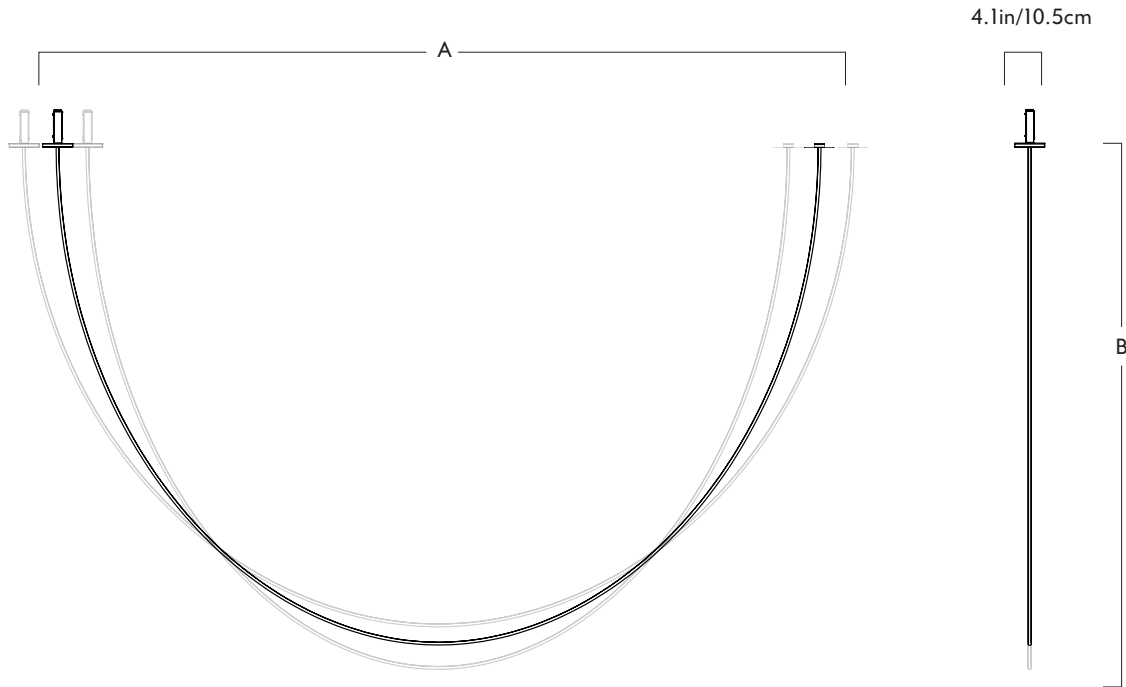

Pole

03 - Surface to Surface - 4 Sections - 240V

Series

Pole

Product

03 - Surface to Surface - 4 Sections - 240V

Dimensions

	A	B
Min.	92in / 234cm	69in / 175cm
Preferred	97in / 246cm	67in / 170cm
Max.	102in / 259cm	66in / 168cm

Product
03 - Surface to Surface - 5 Sections - 120V

Metal Finishes
Black

<u>Dimensions</u>	A	B
Min.	115in / 292cm	86in / 218cm
Preferred	125in / 317cm	82in / 208cm
Max.	136in / 345cm	79in / 201cm

Large Mount
L 5.1in/13cm x W 5.1in/13cm x
H 0.4in/10cm cylindrical plate in
matching metal finish

Weight
5.6lb/2.5kg

Small Mount
L 1.8in/45cm x W 1.8in/45cm x
H 0.3in/7cm cylindrical plate in
matching metal finish

Certifications
UL, cUL (120V)

Pole

03 - Surface to Surface - 5 Sections - 240V

Series
Pole