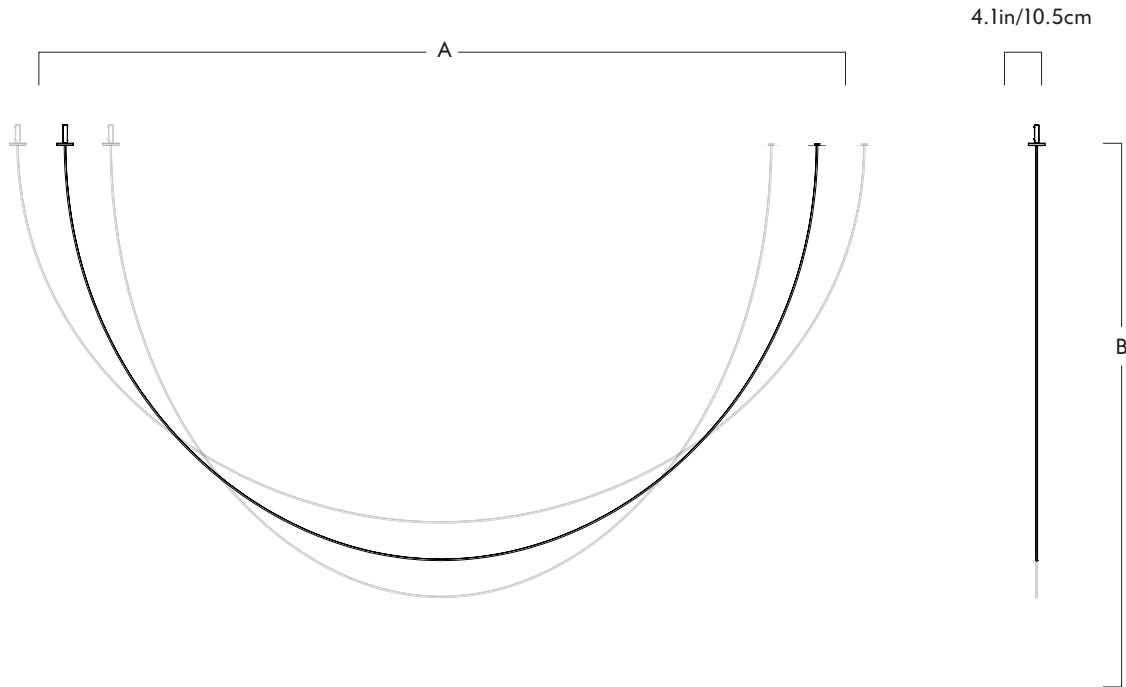

Product
03 - Surface to Surface - 8 Sections - 120V

Metal Finishes
Black

<u>Dimensions</u>	A	B
Min.	195in / 495cm	134in / 340cm
Preferred	222in / 564cm	123in / 312cm
Max.	250in / 635cm	112in / 184cm

Large Mount
L 5.1in/13cm x W 5.1in/13cm x
H 0.4in/10cm cylindrical plate in
matching metal finish

Weight
7.4lb/3.4kg

Small Mount
L 1.8in/45cm x W 1.8in/45cm x
H 0.3in/7cm cylindrical plate in
matching metal finish

Certifications
UL, cUL (120V)

Pole

03 - Surface to Surface - 8 Sections - 240V

Series
Pole