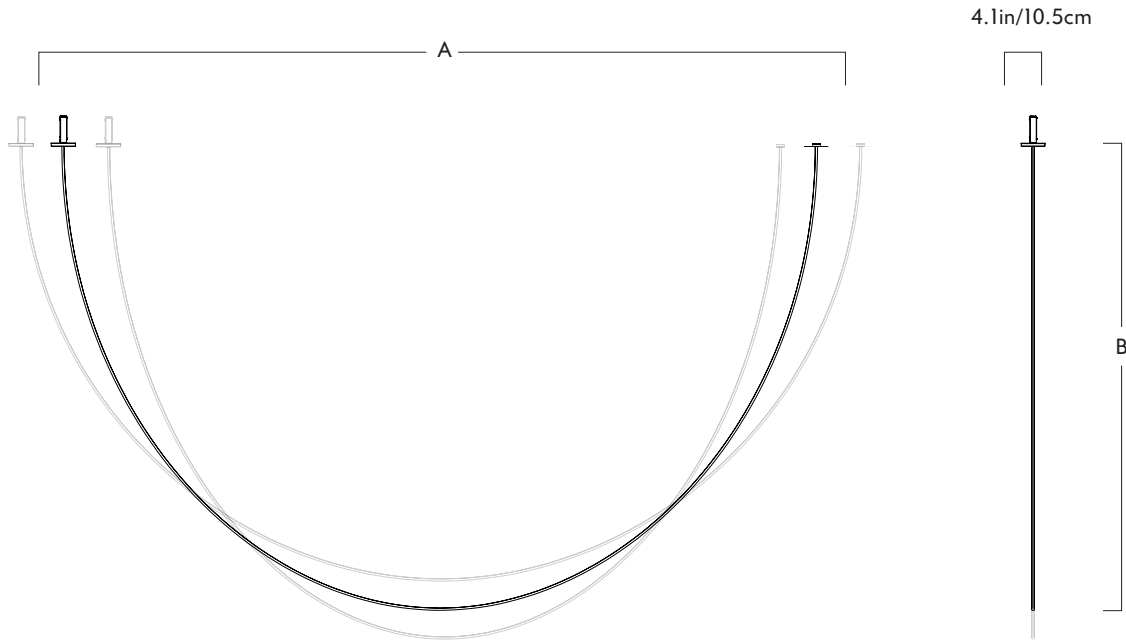

Product
03 - Surface to Surface - 6 Sections - 120V

Metal Finishes
Black

<u>Dimensions</u>	A	B
Min.	140in / 356cm	103in / 262cm
Preferred	157in / 399cm	97in / 246cm
Max.	175in / 445cm	91in / 231cm

Large Mount
 L 5.1in/13cm x W 5.1in/13cm x
 H 0.4in/10cm cylindrical plate in
 matching metal finish

Weight
6.2lb/2.8kg

Small Mount
 L 1.8in/45cm x W 1.8in/45cm x
 H 0.3in/7cm cylindrical plate in
 matching metal finish

Certifications
UL, cUL (120V)

Pole

03 - Surface to Surface - 6 Sections - 240V

Series
Pole