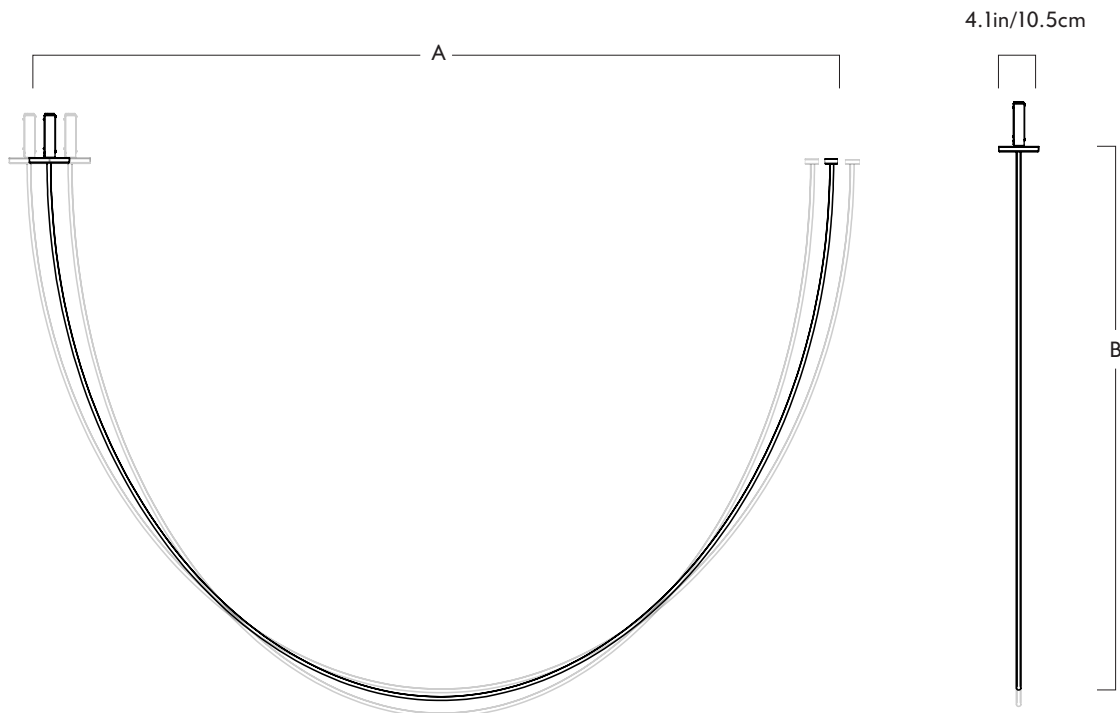

Pole

03 - Surface to Surface - 4 Sections - 120V

Series

Pole

Product
 03 - Surface to Surface - 4 Sections - 120V

Dimensions

	A	B
Min.	92in / 234cm	69in / 175cm
Preferred	97in / 246cm	67in / 170cm
Max.	102in / 259cm	66in / 168cm

Weight
 5lb/2.3kg

Materials

Aluminum, stainless steel, silicone

Metal Finishes

Black

Large Mount

L 5.1in/13cm x W 5.1in/13cm x
 H 0.4in/10cm cylindrical plate in
 matching metal finish

Small Mount

L 1.8in/45cm x W 1.8in/45cm x
 H 0.3in/7cm cylindrical plate in
 matching metal finish

Certifications

UL, cUL (120V)

120V Illumination

Integrated LED
 Wattage: 10 Watts
 Lumens: 400 Lumens
 Color Temperature: 2700K, 90CRI
 LED Lifetime: 70,000 Hours
 Dimming: TRIAC, Electronic Low Voltage (ELV), 0-10V

Pole

03 - Surface to Surface - 4 Sections - 240V

Series

Pole

Product

03 - Surface to Surface - 4 Sections - 240V

Dimensions

	A	B
Min.	92in / 234cm	69in / 175cm
Preferred	97in / 246cm	67in / 170cm
Max.	102in / 259cm	66in / 168cm