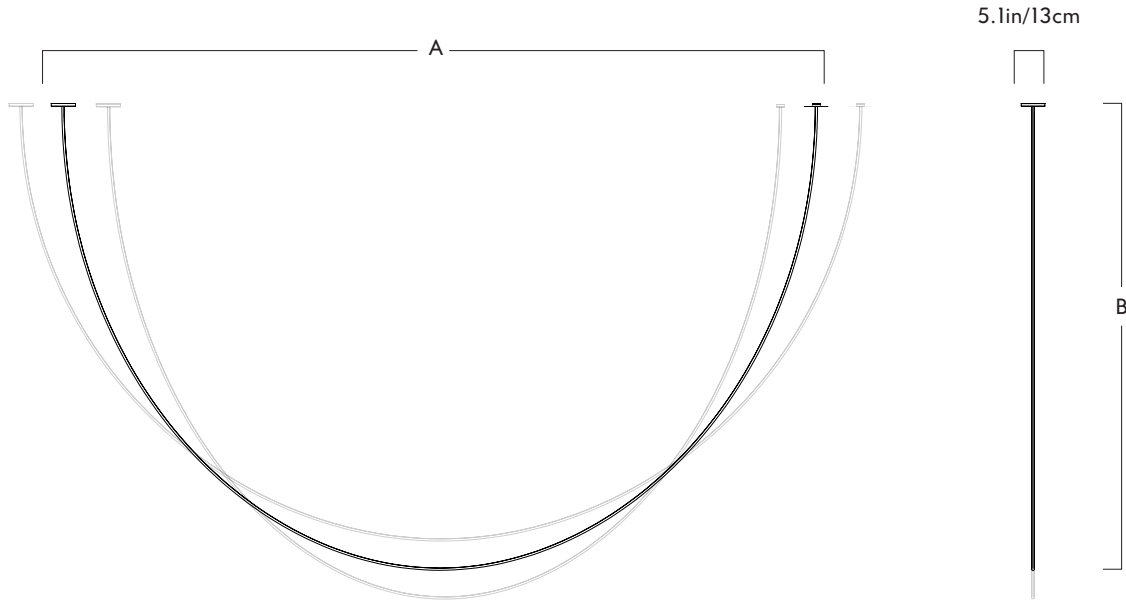

Pole

03 - Surface to Surface - 6 Sections - 120V

Series
Pole

Materials
Aluminum, stainless steel, silicone

120V Illumination

Integrated LED
Wattage: 15 Watts
Lumens: 600 Lumens
Color Temperature: 2700K, 90CRI
LED Lifetime: 70,000 Hours
Dimming: TRIAC, Electronic Low Voltage (ELV), 0-10V

Product
03 - Surface to Surface - 6 Sections - 120V

Metal Finishes
Black

<u>Dimensions</u>	A	B
Min.	140in / 356cm	103in / 262cm
Preferred	157in / 399cm	97in / 246cm
Max.	175in / 445cm	91in / 231cm

Large Mount
L 5.1in/13cm x W 5.1in/13cm x
H 0.4in/10cm cylindrical plate in
matching metal finish

Weight
6.2lb/2.8kg

Small Mount
L 1.8in/45cm x W 1.8in/45cm x
H 0.3in/7cm cylindrical plate in
matching metal finish

Certifications
UL, cUL (120V)