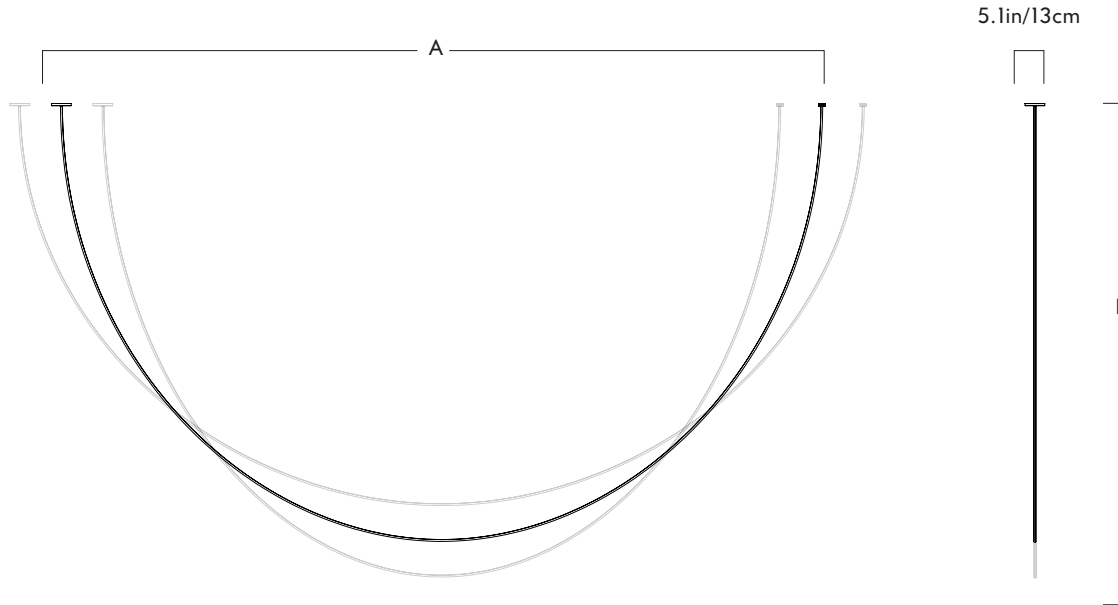

Product
03 - Surface to Surface - 6 Sections - 240V

Metal Finishes
Black

Dimensions

	A	B
Min.	140in / 356cm	103in / 262cm
Preferred	157in / 399cm	97in / 246cm
Max.	175in / 445cm	91in / 231cm

Large Mount
 L 4.1in/10.5cm x W 4.1in/10.5cm x
 H 0.4in/10cm cylindrical plate in
 matching metal finish.

Certification
CE (240V)

Pole

03 - Surface to Surface - 7 Sections - 120V

Series

Pole

Product
 03 - Surface to Surface - 7 Sections - 120V

Dimensions	A	B
Min.	170in / 432cm	119in / 302cm
Preferred	191in / 485cm	110in / 279cm
Max.	212in / 538cm	101in / 256cm