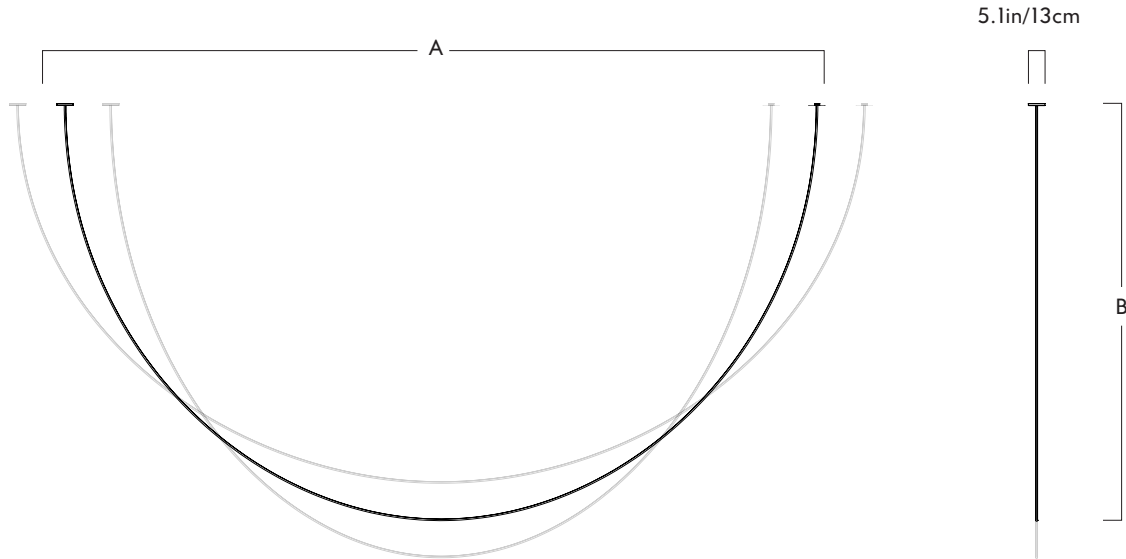

Pole

03 - Surface to Surface - 8 Sections - 120V

Series
Pole

Materials
Aluminum, stainless steel, silicone

120V Illumination
Integrated LED
Wattage: 20 Watts
Lumens: 800 Lumens
Color Temperature: 2700K, 90CRI
LED Lifetime: 70,000 Hours
Dimming: TRIAC, Electronic Low Voltage (ELV), 0-10V

Product
03 - Surface to Surface - 8 Sections - 120V

Metal Finishes
Black

<u>Dimensions</u>	A	B
Min.	195in / 495cm	134in / 340cm
Preferred	222in / 564cm	123in / 312cm
Max.	250in / 635cm	112in / 184cm

Large Mount
L 5.1in/13cm x W 5.1in/13cm x
H 0.4in/10cm cylindrical plate in
matching metal finish

Weight
7.4lb/3.4kg

Small Mount
L 1.8in/45cm x W 1.8in/45cm x
H 0.3in/7cm cylindrical plate in
matching metal finish

Certifications
UL, cUL (120V)