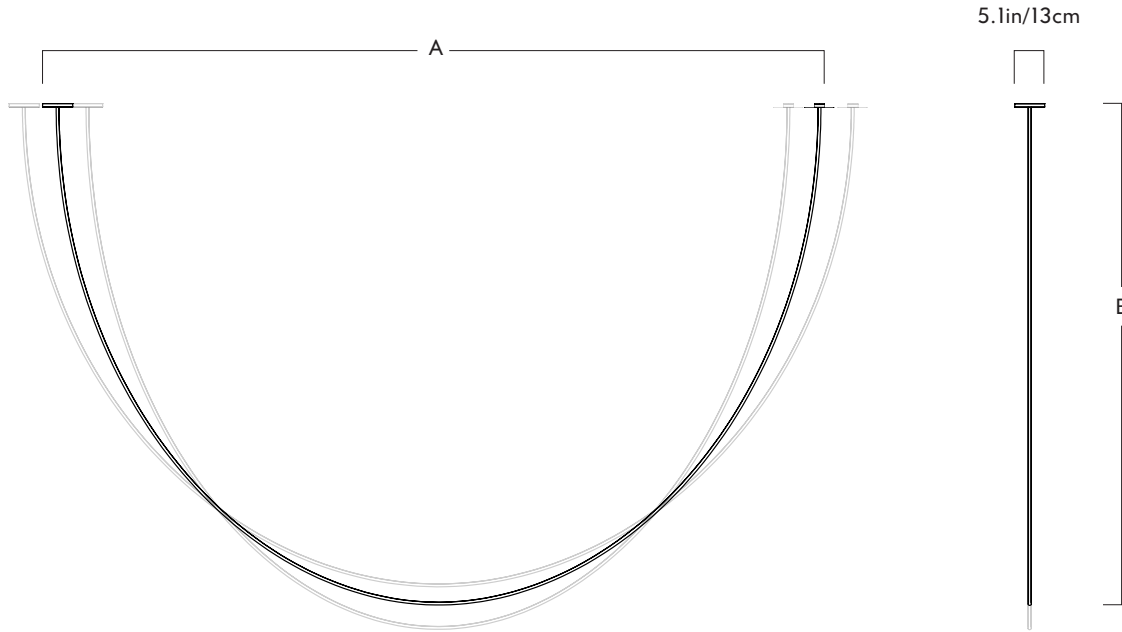

Pole

03 - Surface to Surface - 4 Sections - 120V

Series

Pole

Product
 03 - Surface to Surface - 4 Sections - 120V

Dimensions

	A	B
Min.	92in / 234cm	69in / 175cm
Preferred	97in / 246cm	67in / 170cm
Max.	102in / 259cm	66in / 168cm

Pole

03 - Surface to Surface - 4 Sections - 240V

Series

Pole

Product

03 - Surface to Surface - 4 Sections - 240V

Dimensions

	A	B
Min.	92in / 234cm	69in / 175cm
Preferred	97in / 246cm	67in / 170cm
Max.	102in / 259cm	66in / 168cm

Dimming: Electronic Low Voltage (ELV), 0-10V

Pole

03 - Surface to Surface - 5 Sections - 120V

Series
Pole

Materials
Aluminum, stainless steel, silicone

120V Illumination
Integrated LED
Wattage: 13 Watts
Lumens: 500 Lumens
Color Temperature: 2700K, 90CRI
LED Lifetime: 70,000 Hours
Dimming: TRIAC, Electronic Low Voltage (ELV), 0-10V

Product
03 - Surface to Surface - 5 Sections - 120V

Metal Finishes
Black

<u>Dimensions</u>	A	B
Min.	115in / 292cm	86in / 218cm
Preferred	125in / 317cm	82in / 208cm
Max.	136in / 345cm	79in / 201cm

Large Mount
L 5.1in/13cm x W 5.1in/13cm x
H 0.4in/10cm cylindrical plate in
matching metal finish