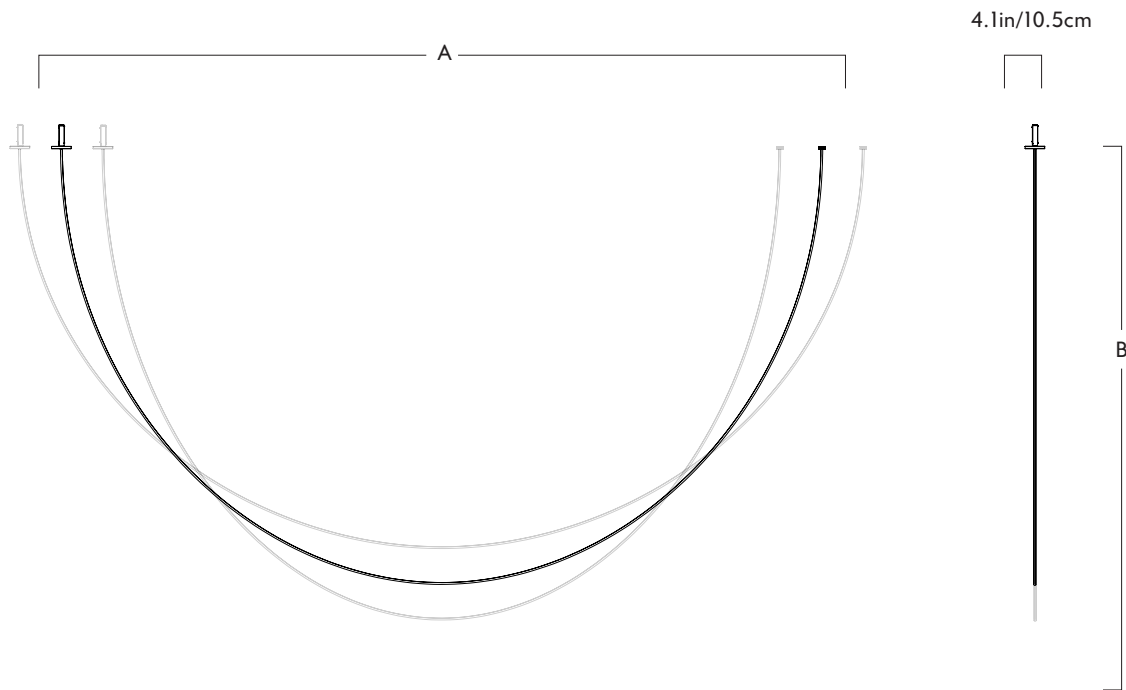

Pole

03 - Surface to Surface - 7 Sections - 240V

Series
Pole

Materials
Aluminum, stainless steel, silicone

240V Illumination
Integrated LED
Wattage: 18 Watts
Lumens: 700 Lumens
Color Temperature: 2700K, 90CRI
LED Lifetime: 70,000 Hours
Dimming: Electronic Low Voltage (ELV), 0-10V

Product
03 - Surface to Surface - 7 Sections - 240V

Metal Finishes
Black

<u>Dimensions</u>	A	B
Min.	170in / 432cm	119in / 302cm
Preferred	191in / 485cm	110in / 279cm
Max.	212in / 538cm	101in / 256cm

Large Mount
L 4.1in/10.5cm x W 4.1in/10.5cm x
H 0.4in/10cm cylindrical plate in
matching metal finish.

Weight
8.7lb/3.9kg

Small Mount
L 1.8in/45cm x W 1.8in/45cm x
H 0.3in/7cm cylindrical plate in
matching metal finish

Driver Box (240V Only)
240V version includes box to house
drivers. Dimensions are L 1.2in/3cm x W
2.9in/7.5cm x H 4.5in/11.5cm

Certification
CE (240V)