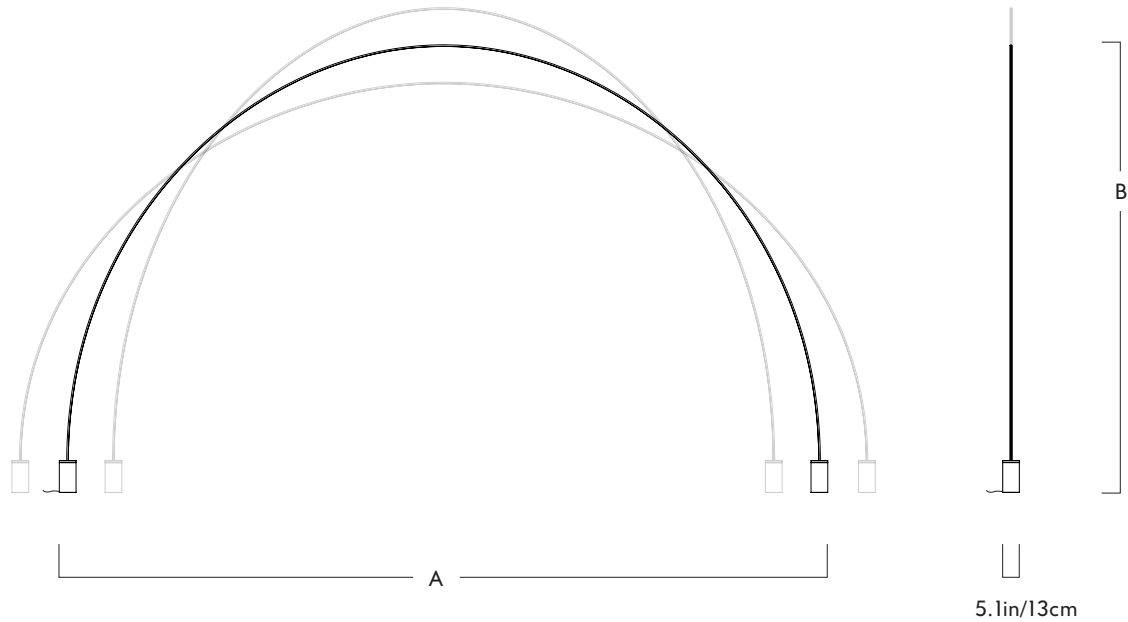

Pole

02 - Floor to Floor - 8 Sections

Series
Pole

Materials
Aluminum, steel, silicone

120V/240V Illumination
Integrated LED

Product
02 - Floor to Floor - 8 Sections

Metal Finishes
Black

Wattage: 14.4 Watts
Lumens: 800 Lumens
Color Temperature: 2700K, 90CRI
LED Lifetime: 70,000 Hours
Dimming: Not available
Universal Wall Plug Power Supply
Interchangeable AC Adaptors (Australian type, U.K. type, European type, U.S. type)

Dimensions

	A	B
Min.	195in / 495cm	143in / 363cm
Preferred	222in / 564cm	132in / 335cm
Max.	250in / 635cm	121in / 307cm

Bases
(x2) L 5.1in/13cm x W 5.1in/13cm x H 9.9in/25.1cm cylindrical bases in matching metal finish (appx. 35lbs)

Certifications
UL, cUL (120V)

Weight
80.8lb/36.6kg