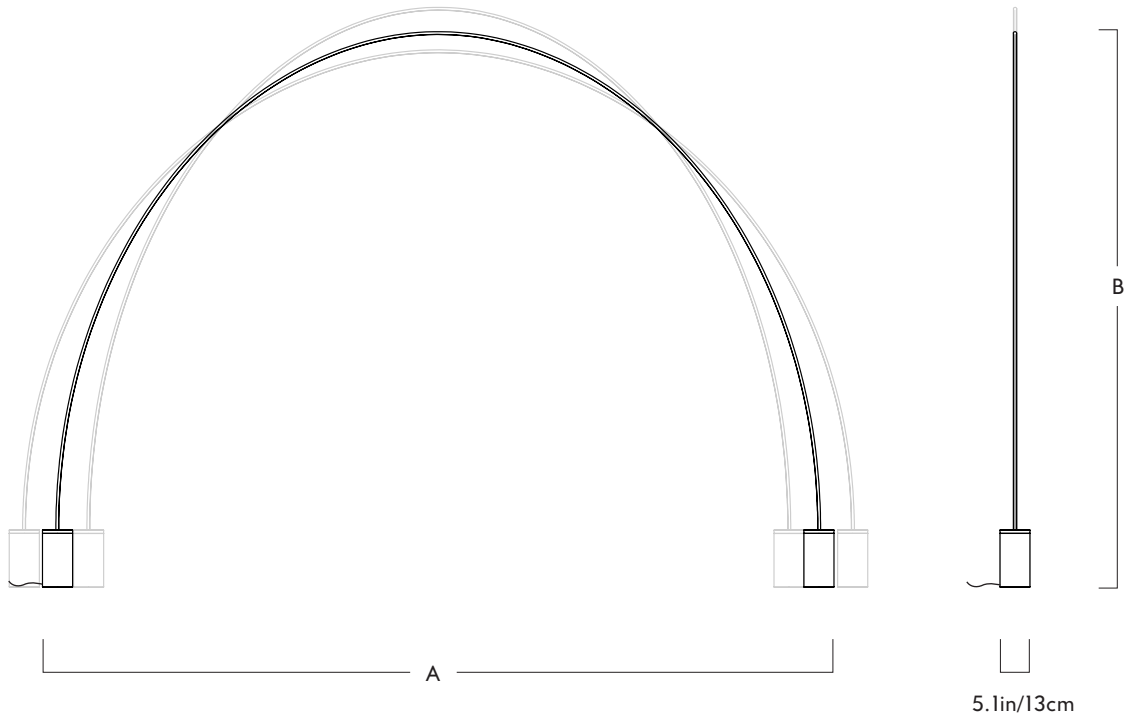

Pole

02 - Floor to Floor - 5 Sections

Series
Pole

Materials
Aluminum, steel, silicone

120V/240V Illumination
Integrated LED

Product
02 - Floor to Floor - 5 Sections

Metal Finishes
Black

Wattage: 9 Watts
Lumens: 500 Lumens
Color Temperature: 2700K, 90CRI
LED Lifetime: 70,000 Hours
Dimming: Not available
Universal Wall Plug Power Supply
Interchangeable AC Adaptors (Australian type, U.K. type, European type, U.S. type)

Dimensions

	A	B
Min.	115in / 292cm	88in / 224cm
Preferred	125in / 317cm	91in / 231cm
Max.	136in / 345cm	95in / 241cm

Bases
(x2) L 5.1in/13cm x W 5.1in/13cm x H 9.9in/25.1cm cylindrical bases in matching metal finish (appx. 35lbs)

Certifications
UL, cUL (120V)
CE (240V)

Weight
79lb/35.8kg