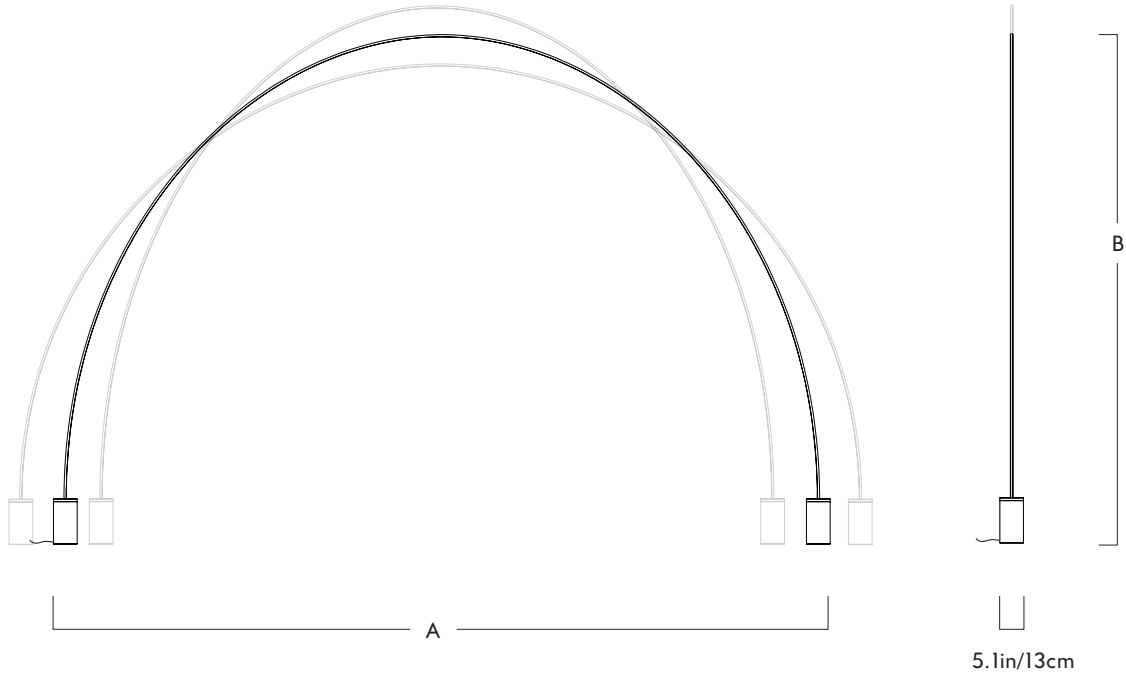

Pole

02 - Floor to Floor - 4 Sections

Series
Pole

Product
02 - Floor to Floor - 4 Sections

Dimensions

	A	B
Min.	92in / 234cm	78in / 192cm
Preferred	97in / 246cm	76in / 193cm
Max.	102in / 259cm	95in / 190cm

Pole

02 - Floor to Floor - 5 Sections

Series
Pole

Materials
Aluminum, steel, silicone

120V/240V Illumination
Integrated LED

Product
02 - Floor to Floor - 5 Sections

Metal Finishes
Black

Wattage: 9 Watts
 Lumens: 500 Lumens
 Color Temperature: 2700K, 90CRI
 LED Lifetime: 70,000 Hours
 Dimming: Not available
 Universal Wall Plug Power Supply
 Interchangeable AC Adaptors (Australian type, U.K. type, European type, U.S. type)

Dimensions

	A	B
Min.	115in / 292cm	88in / 224cm
Preferred	125in / 317cm	91in / 231cm
Max.	136in / 345cm	95in / 241cm

Bases
 (x2) L 5.1in/13cm x W 5.1in/13cm x H 9.9in/25.1cm cylindrical bases in matching metal finish (appx. 35lbs)

Certifications
 UL, cUL (120V)
 CE (240V)

Weight
 79lb/35.8kg

Pole

02 - Floor to Floor - 6 Sections

Series
Pole

Materials
Aluminum, steel, silicone

120V/240V Illumination
Integrated LED

Product
02 - Floor to Floor - 6 Sections