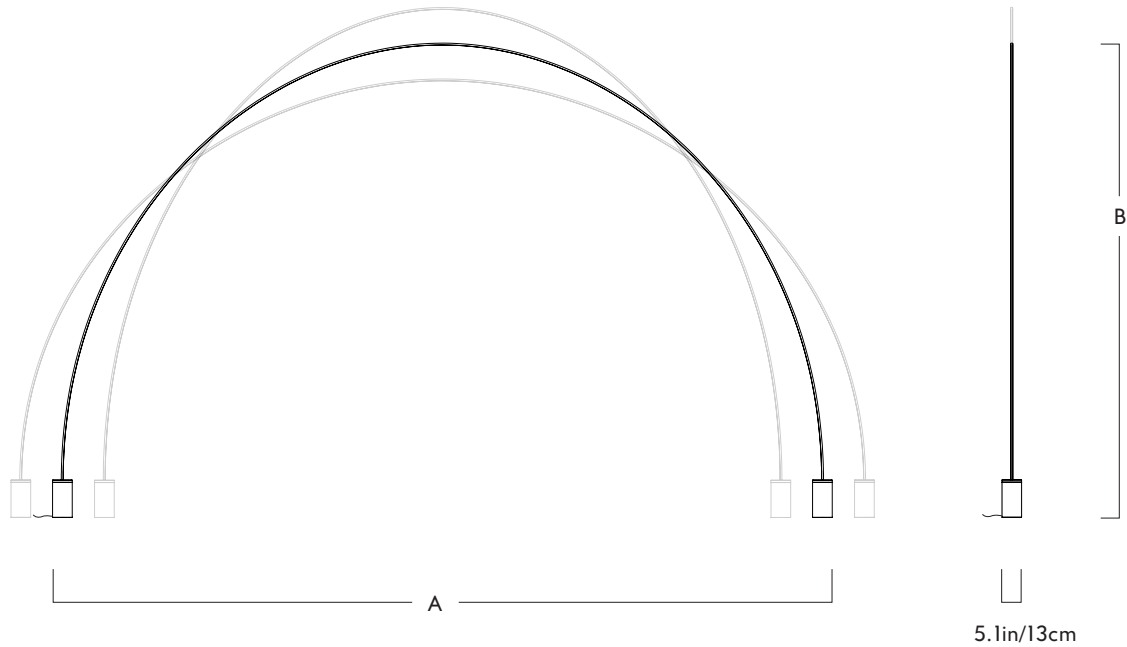

Certifications
 UL, cUL (120V)
 CE (240V)

Weight
 79lb/35.8kg

Pole

02 - Floor to Floor - 6 Sections

Series
Pole

Materials
Aluminum, steel, silicone

120V/240V Illumination
Integrated LED

Product
02 - Floor to Floor - 6 Sections

Dimensions

	A	B
Min.	140in / 356cm	112in / 284cm
Preferred	157in / 399cm	106in / 269cm
Max.	175in / 445cm	100in / 254cm

Bases
 (x2) L 5.1in/13cm x W 5.1in/13cm x H 9.9in/25.1cm cylindrical bases in matching metal finish (appx. 35lbs)

Certifications
 UL, cUL (120V)
 CE (240V)

Weight
79.6lb/36.1kg

Pole

02 - Floor to Floor - 7 Sections

Series
Pole

Materials
Aluminum, steel, silicone

120V/240V Illumination
Integrated LED

Product
02 - Floor to Floor - 7 Sections

Dimensions

	A	B
Min.	170in / 432cm	128in / 325cm
Preferred	191in / 485cm	119in / 302cm
Max.	212in / 538cm	110in / 279cm

Bases
 (x2) L 5.1in/13cm x W 5.1in/13cm x H 9.9in/25.1cm cylindrical bases in matching metal finish (appx. 35lbs)