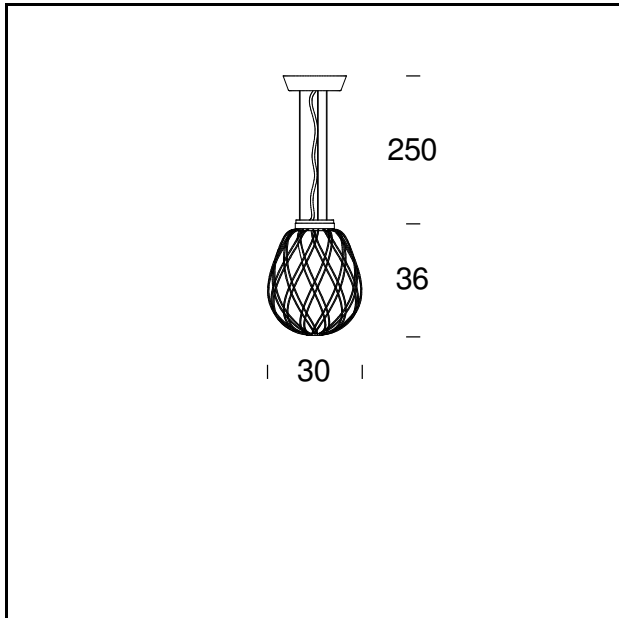

PINECONE

Paola Navone, 2016

Pinecone is a pendant and table lamp mounting a blown glass diffuser, available in the glossy transparent or milky white acid-etched version. The diffuser is manufactured using the ancient caged blown glass technique: the glass maker blows the molten glass blob into a metal cage, which only partly contains the blob's natural expansion. In this way, the glass surface is partly trapped by and partly escapes the cage, generating an impression of tension as the object struggles to free itself from its harness; the cage is further enriched by the galvanic treatment that makes it look polished and brilliant. The transparent version, in particular, reveals a two-fold structure that multiplies the scenic effect, while the metal cage pattern projects kaleidoscopic shade effects on the surrounding surfaces. On the contrary, in the white version the glass delicately envelops the cage surface and enhances its geometric pattern, generating an elegant and visually pleasing diffuse light. Illuminated by a light source that can be chosen by the user, the lighting fixture makes a highly appealing and striking impact either switched on or off.

MODEL NAME: Pinecone

CODE: 4363..

DIMENSIONS: Ø 30x36 cm + 250

MATERIALS: Glass, metal

COLORS

- Chrome/Transparent
- Chrome/White
- Gold/Transparent
- Gold/White

BULB: 1x max 116W 230V E27 (HA, FL, LED)

DIMMER: Dimmable with light dimmer, not supplied

CERTIFICATIONS AND SYMBOLS:

CE IP20

MODEL NAME: Pinecone

CODE: 4339..

DIMENSIONS: Ø 50x52 cm + 250

MATERIALS: Glass, metal

COLORS

☉ Chrome/Transparent

MODEL NAME: Pinecone

CODE: 4375

DIMENSIONS: Ø 23x74 cm + 250

MATERIALS: Glass, metal

COLORS

- ☉ Chrome/Transparent
- ☉ Chrome/White
- ☉ Gold/Transparent
- ☉ Gold/White

BULB: 20W Led (2700K, CRI>80, Lumen 2120)