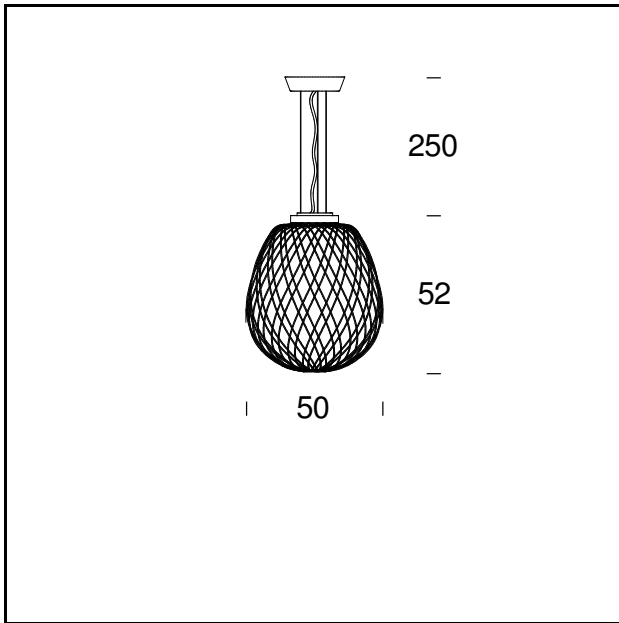

PINECONE

Paola Navone, 2016

Pinecone is a pendant and table lamp mounting a blown glass diffuser, available in the glossy transparent or milky white acid-etched version. The diffuser is manufactured using the ancient caged blown glass technique: the glass maker blows the molten glass blob into a metal cage, which only partly contains the blob's natural expansion. In this way, the glass surface is partly trapped by and partly escapes the cage, generating an impression of tension as the object struggles to free itself from its harness; the cage is further enriched by the galvanic treatment that makes it look polished and brilliant. The transparent version, in particular, reveals a two-fold structure that multiplies the scenic effect, while the metal cage pattern projects kaleidoscopic shade effects on the surrounding surfaces. On the contrary, in the white version the glass delicately envelops the cage surface and enhances its geometric pattern, generating an elegant and visually pleasing diffuse light. Illuminated by a light source that can be chosen by the user, the lighting fixture makes a highly appealing and striking impact either switched on or off.

MODEL NAME: Pinecone

CODE: 4363..

DIMENSIONS: Ø 30x36 cm + 250

MATERIALS: Glass, metal

COLORS

- Chrome/Transparent
- Chrome/White
- Gold/Transparent
- Gold/White

BULB: 1x max 116W 230V E27 (HA, FL, LED)

DIMMER: Dimmable with light dimmer, not supplied

CERTIFICATIONS AND SYMBOLS:

CE IP20

MODEL NAME: Pinecone

CODE: 4339..

DIMENSIONS: Ø 50x52 cm + 250

MATERIALS: Glass, metal

COLORS

☉ Chrome/Transparent

MODEL NAME: Pinecone

CODE: 4375

DIMENSIONS: Ø 23x74 cm + 250

MATERIALS: Glass, metal

COLORS

- ☉ Chrome/Transparent
- ☉ Chrome/White
- ☉ Gold/Transparent
- ☉ Gold/White

BULB: 20W Led (2700K, CRI>80, Lumen 2120)