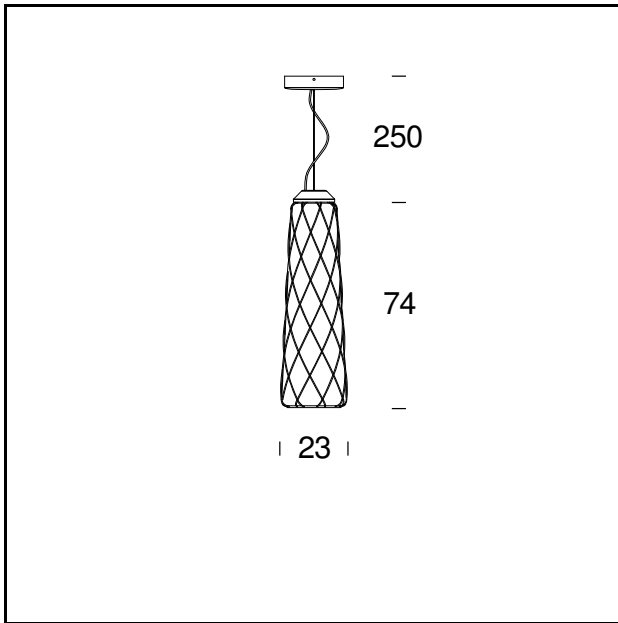

MODEL NAME: Pinecone

CODE: 4363..

DIMENSIONS: Ø 30x36 cm + 250

MATERIALS: Glass, metal

COLORS

- Chrome/Transparent
- Chrome/White
- Gold/Transparent
- Gold/White

BULB: 1x max 116W 230V E27 (HA, FL, LED)

DIMMER: Dimmable with light dimmer, not supplied

CERTIFICATIONS AND SYMBOLS:

CE IP20

MODEL NAME: Pinecone

CODE: 4339..

DIMENSIONS: Ø 50x52 cm + 250

MATERIALS: Glass, metal

COLORS

☉ Chrome/Transparent

☉ Chrome/White

☉ Gold/Transparent

☉ Gold/White

BULB: 1x max 150W 230V E27 (HA, FL, LED)

POWER CORD: Transparent - Length 250 cm

DIMMER: Dimmable with light dimmer, not supplied

CERTIFICATIONS AND SYMBOLS:

CE IP20

MODEL NAME: Pinecone

CODE: 4375

DIMENSIONS: Ø 23x74 cm + 250

MATERIALS: Glass, metal

COLORS

- ☉ Chrome/Transparent
- ☉ Chrome/White
- ☉ Gold/Transparent
- ☉ Gold/White

BULB: 20W Led (2700K, CRI>80, Lumen 2120)