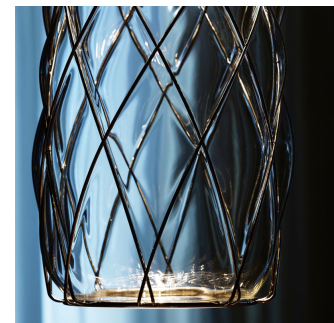

PINECONE

Paola Navone, 2016

Pinecone is a pendant and table lamp mounting a blown glass diffuser, available in the glossy transparent or milky white acid-etched version. The diffuser is manufactured using the ancient caged blown glass technique: the glass maker blows the molten glass blob into a metal cage, which only partly contains the blob's natural expansion. In this way, the glass surface is partly trapped by and partly escapes the cage, generating an impression of tension as the object struggles to free itself from its harness; the cage is further enriched by the galvanic treatment that makes it look polished and brilliant. The transparent version, in particular, reveals a two-fold structure that multiplies the scenic effect, while the metal cage pattern projects kaleidoscopic shade effects on the surrounding surfaces. On the contrary, in the white version the glass delicately envelops the cage surface and enhances its geometric pattern, generating an elegant and visually pleasing diffuse light. Illuminated by a light source that can be chosen by the user, the lighting fixture makes a highly appealing and striking impact either switched on or off.

RELATED PRODUCTS

PINECONE

Table Lamp

TECHNICAL SHEET

Pendant lamp. Diffuser in transparent or milky acid-etched blown glass. Nickel-plated metal cage. Transparent power cord. Steel suspension cable. White ceiling rose.

MODEL NAME: Pinecone

CODE: 4363..

DIMENSIONS: Ø 30x36 cm + 250

MATERIALS: Glass, metal

COLORS

- Chrome/Transparent
- Chrome/White
- Gold/Transparent
- Gold/White

BULB: 1x max 116W 230V E27 (HA, FL, LED)

DIMMER: Dimmable with light dimmer, not supplied