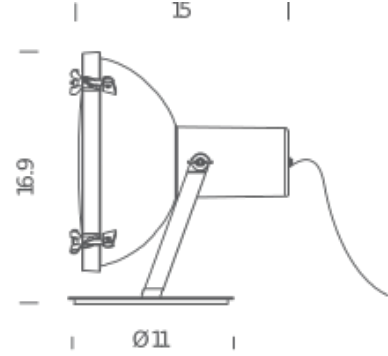

NEMO^{USA}

PROJECTEUR 365 FLOOR

Le Corbusier

The Projecteur of Le Corbusier was designed for the Chandigarh High Court, India, in 1954. Aluminum body painted in night blue, white sand or moka. Diffuser glass curved and sandblasted in the inner part. Painted body, base and canopies. Screws and small metal parts black chromed. Available in the floor, wall/ceiling and pendant versions. The wall/ceiling and pendant lamps are available also in the outdoor version (IP54).

PROJECTEUR 365 FLOOR

Le Corbusier

E26 FLUO/LED/HALO

Lamping

Source	E26 BULB
Total power	150W
Emission	DIRECT, SPOT
Switching	switch on cable
Tension	120V
Ip class	20
Dimensions	Ø 14.6 X 15 H
Materials	aluminum + glass
Notes	orientable, switch on cable, cable length 9.5'

Structure

night blue

white sand

moka

12.1 lbs

Diffuser

Package 1

Dimensions 19.7 X 19.7 X 19.7

Gross weight 15.4 lbs