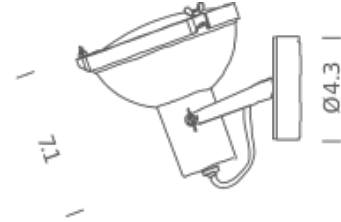

## PROJECTEUR 165 WALL/CEILING

Le Corbusier

Mini adjustable version of the Projecteur 365. Available in the pincer clip, wall/ceiling and pendant versions. Aluminum body painted in night blue, white sand or moka. Diffuser glass curved and sandblasted in the inner part. Clamp and canopies painted in matt black, screws and small metal parts in black chrome. Diffused and adjustable light output. E26 socket allows the use of fluorescent and LED sources.

#### Lamping

Source	E26 BULB
Total power	23W
Emission	DIRECT, SPOT
Switching	dimmable, according to bulb
Tension	120V
Ip class	20
Dimensions	Ø 8.7 X 7.1 H
Materials	aluminum + glass
Notes	orientable, max bulb H 4.3"