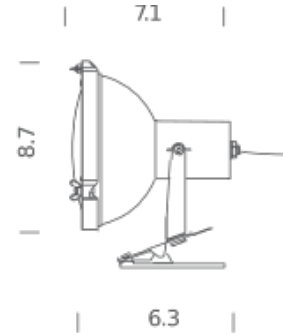

## **PROJECTEUR 165 PINCER CLIP**

Le Corbusier

Mini adjustable version of the Projecteur 365. Available in the pincer clip, wall/ceiling and pendant versions. Aluminum body painted in night blue, white sand or moka. Diffuser glass curved and sandblasted in the inner part. Clamp and canopies painted in matt black, screws and small metal parts in black chrome. Diffused and adjustable light output. E26 socket allows the use of fluorescent and LED sources.

#### Lamping

<b>Source</b>	E26 BULB
<b>Total power</b>	23W
<b>Emission</b>	DIRECT, SPOT
<b>Switching</b>	switch on cable
<b>Tension</b>	120V
<b>Ip class</b>	20
<b>Dimensions</b>	Ø 8.7 X 7.1 H
<b>Materials</b>	aluminum + glass
<b>Notes</b>	orientable, cable length 6.9' , max clip opening 1.2", max bulb H 4.3" , switch on cable