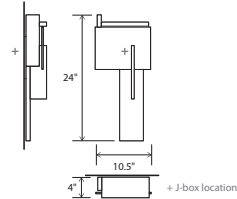

Oris sconce

Dimensions: 24" x 10.5" x 4"

Materials: solid wood, polymer, aluminum

Product weight: 6 lbs

Light source: integrated LED

Light output: 1130 Lumens (source)

Light color: 2700 K or 3500 K

Color accuracy: 90+ CRI

LED power consumption: 13W

Dimmable (see driver below)

Wood grain will vary

Specifications subject to change

MATERIAL & FINISH OPTIONS

Oris part # 03-140-

Metal Finish

brushed aluminum (CM-006) A

Wood Body

walnut (CM-001) W

dark stained walnut (CM-002) D

Lamping

2700 K LED 27

3500 K LED 35

Driver

120-277 V AC input voltage

0-10V dimming

TRIAC and ELV dimming at

120 V AC only P1

Includes

frosted polymer (CM-024)

The Oris has a strong and commanding presence with its highly architectonic form. The thick solid stock walnut and solid aluminum central fin give the Oris a feeling of permanence and integration into the surrounding architecture. The simple asymmetrical composition adds an understated complexity, as well as excellent illumination, to any wall.

*Nick Sheridan
Designer*