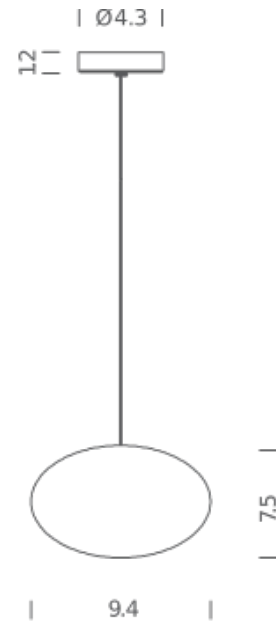

Codes

MGA EWW 51

white

Net lamp weight

Structure

white

2.4 lbs

Diffuser

Package 1

Dimensions 12.6 X 12.6 X 13

Gross weight 4.6 lbs

MAGA PENDANT

E12/FLUO/LED/HALO

Lamping

Source	E12 BULB
Total power	40W
Emission	DIFFUSED
Switching	dimnable, according to bulb
Tension	120V
Ip class	20
Dimensions	Ø 9.4 x 7.5 H
Materials	GLASS
Notes	cable length 4.9'

Codes

MGA EWW 52

white

Net lamp weight

Structure

white

Diffuser

2.4 lbs

Package 1

Dimensions 12.6 X 12.6 X 13